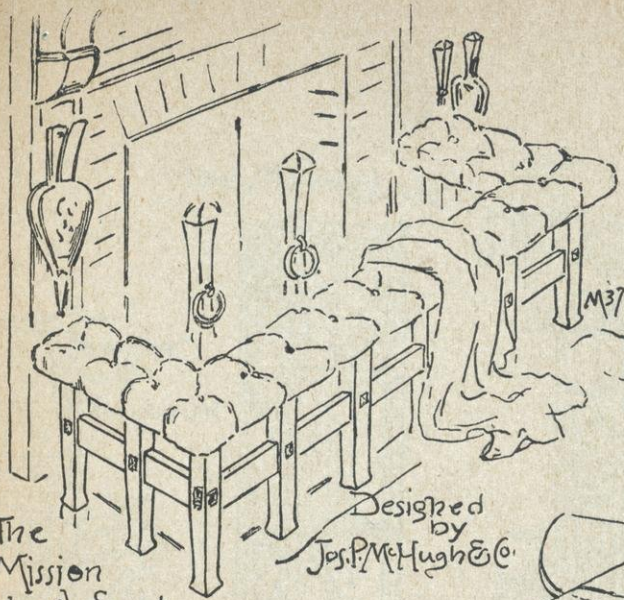

Designed by
Jos. P. McHugh & Co.

Longway Mirror
with Pegs. 3-7 x 1-11

Designed by
Jos. P. McHugh & Co. M345

The
Mission
Clothes
Shed.

M351 Designed by
Jos. P. McHugh & Co.

The Mission Ingle Seat.

The Mission Corner Desk.