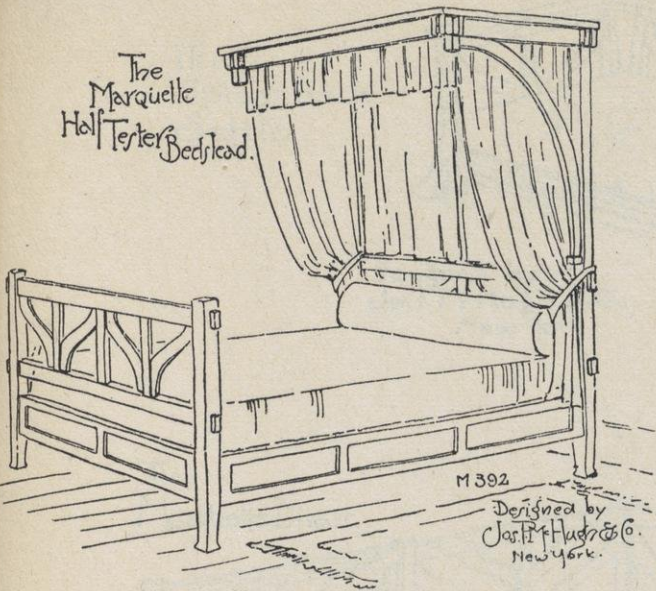

The Marquette
Half Tester Bedstead.

M 392

Designed by
Jos. P. McHugh & Co.
New York.