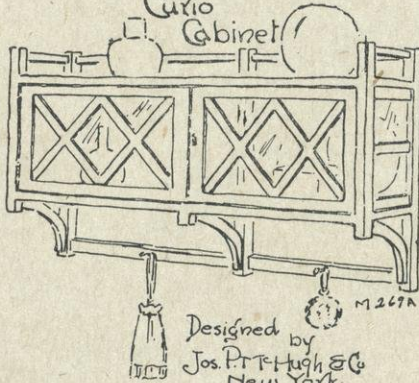

Designed
by Jos. P. McHugh & Co.
New York M156B

The Mission Book Shelf

Designed by M355
Jos. P. McHugh & Co.

The Mission Cigar Cabinet
(zinc lined)

Designed by
Jos. P. McHugh & Co.
New York.

The Mission
Curio Cabinet