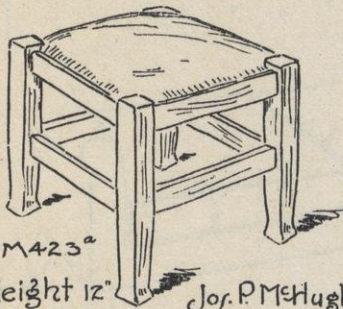

The later
McHugh-Mission
Chest.

Designed by
Jas. P. McHugh & Co
New York

M 71

McHugh Mission Stools & Benches

M423^a

Height 12"
Top 12" x 12"
Leather Top
Stool

Jos. P. McHugh & Co
New York

M422^a