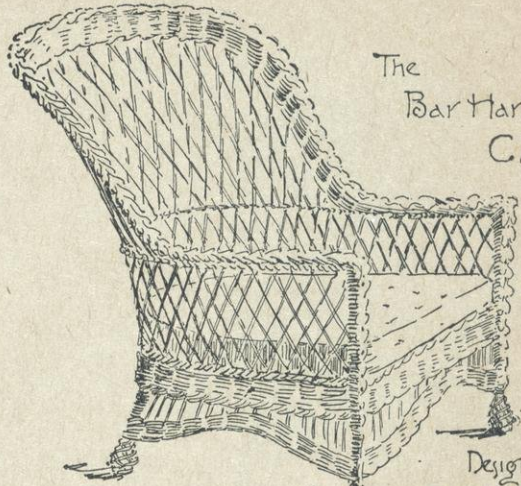

Designed by Jos. P. McHugh & Co. New York M 113

The Mission Corner Settle

The Mission
Tabourette.

The Wicker }
Work Table } of Wicker.

Jos. P. McHugh & Co.
New York

The
Bar Harbor
Chair

Designed by
Jos. P. McHugh & Co.
New York.