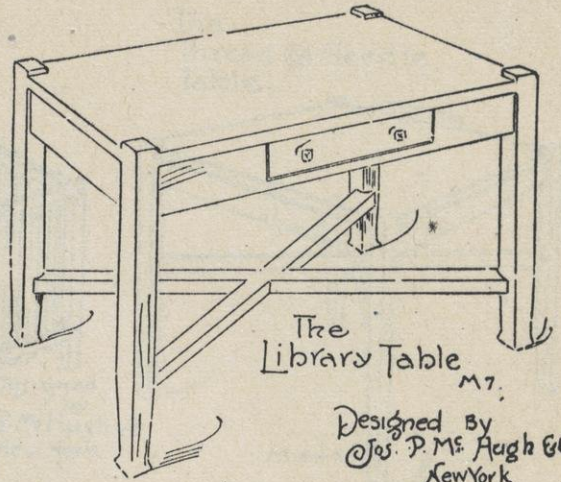

The Library Table
M7.

Designed by
Jas. P. McHugh & Co
New York