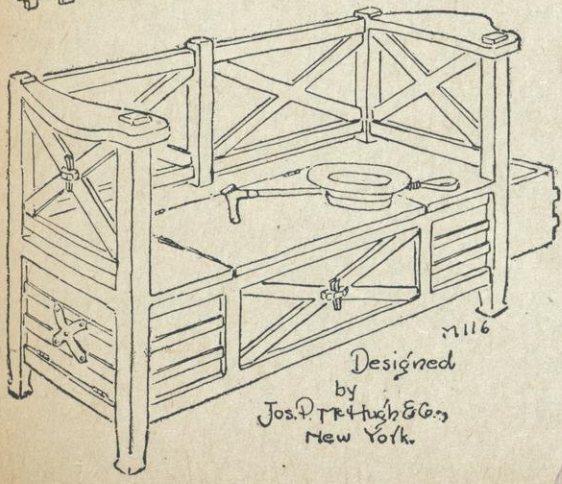

The Mission Wall Stand.

Designed by Jos. P. McHugh & Co. N.Y. M 209

The (Mission) Virginia Hall Settle and Wall Mirror.

Designed by Jos. P. McHugh & Co. New York M 116

Mission Small Key Cabinet. M 325 A

The Mission Wood Basket.