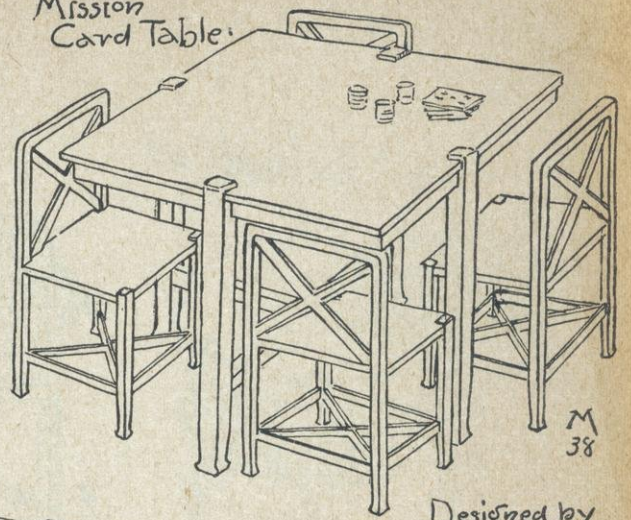

Mission Card Table.

Designed by Jos. P. McHugh & Co.