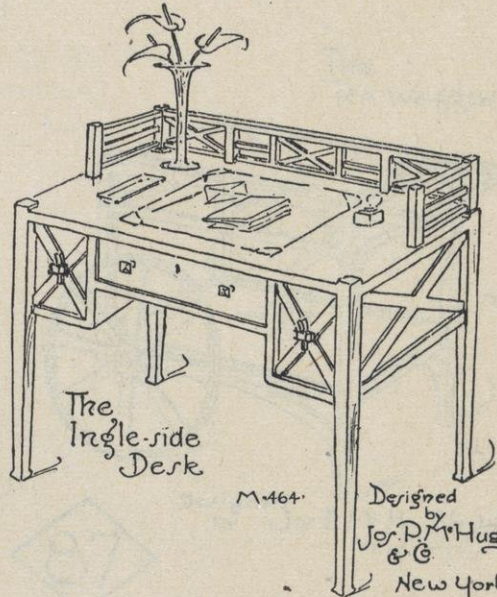

The Ingle-side Desk

M.464.

Designed by
Jas. P. McHugh & Co
New York