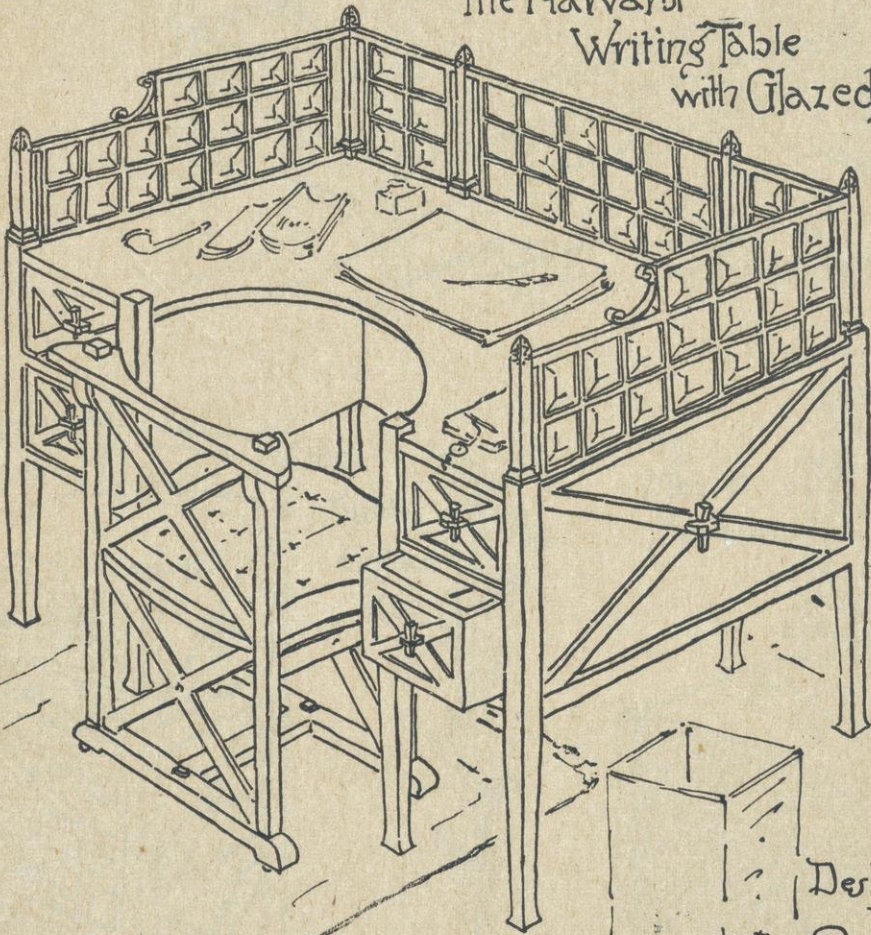

The Broad Arm
Brownie
Rocker
Settle

M15

Designed by
J. P. McHugh & Co.

The Mission
Nursery
Table

M16

Designed by
J. P. McHugh & Co.

The Harvard
Writing Table
with Glazed Draught Screen.

In
Green
Oak.