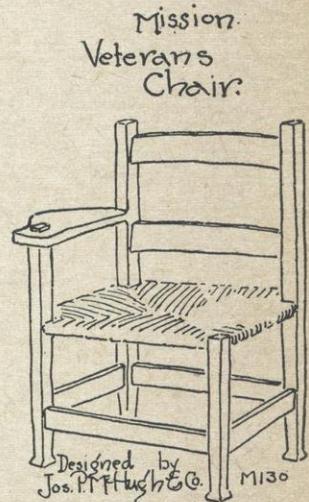

Mission Veterans Chair.

Designed by Jos. P. M. Hugh & Co. M130