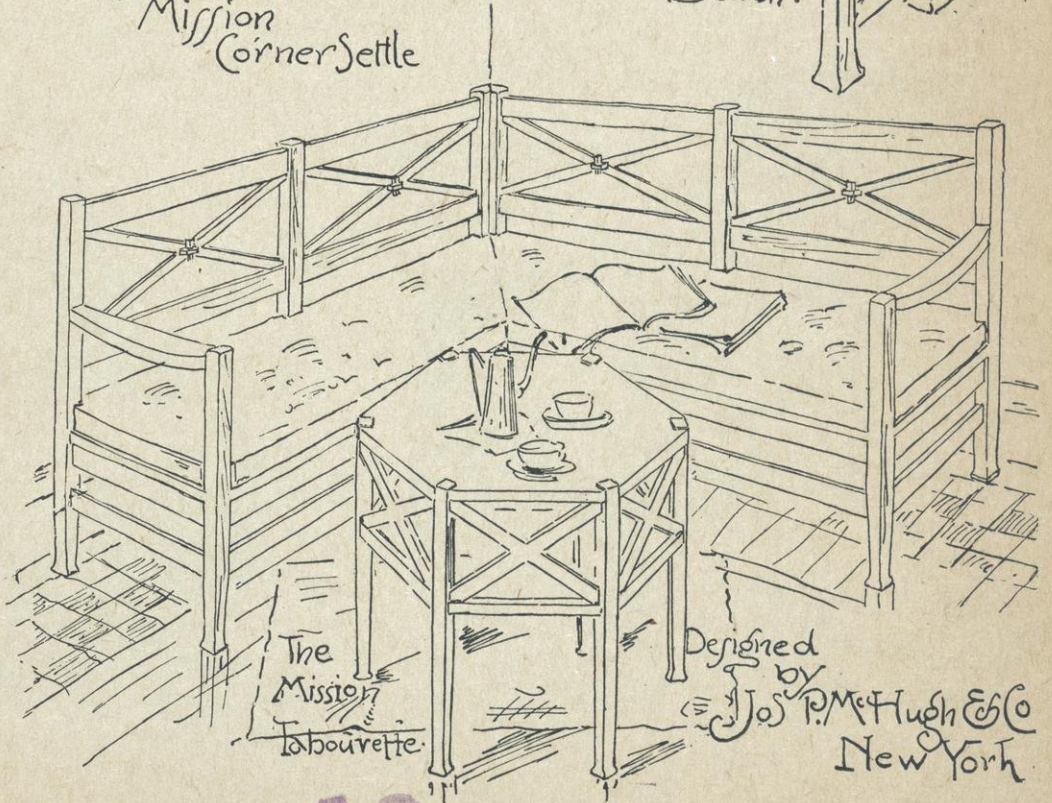

The Mission Corner Settle

The Mission
Tabourette.