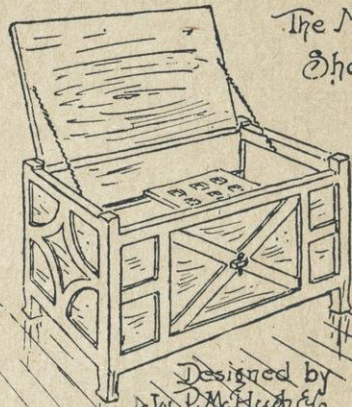

The Mission,
Shoe Box.

Designed by
Jos. P. McHugh & Co.
New York