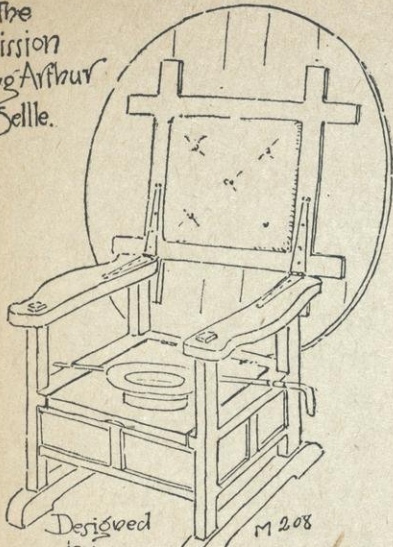

Designed by
Jos. P. McHugh & Co.
New York.

Mission Chest.
Designed by
Jos. P. McHugh & Co.

The Mission
Corner
Umbrella
Holder.

Designed by
Jos. P. McHugh & Co.

The Mission King Arthur Settle.

Designed by Jos. P. McHugh & Co. New York M 208