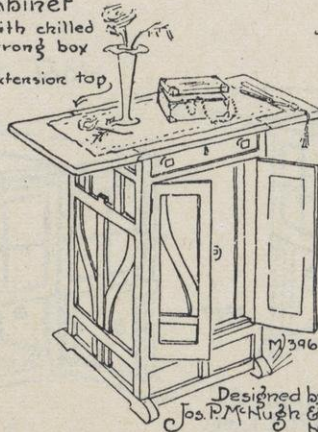

The
Marquette
Cabinet
with chilled
steel strong box

Extension top

M 396

Designed by
Jos. P. McHugh & Co.
New York