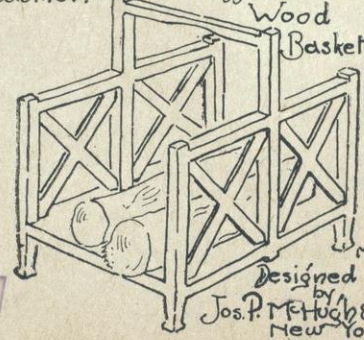

The Mission Wall Stand.

Designed by Jos. P. McHugh & Co. N.Y. M 209

The (Mission) Virginia Hall Settle and Wall Mirror.

Designed by Jos. P. McHugh & Co. New York M 116

Mission Small Key Cabinet. M 325 A

The Mission Wood Basket.