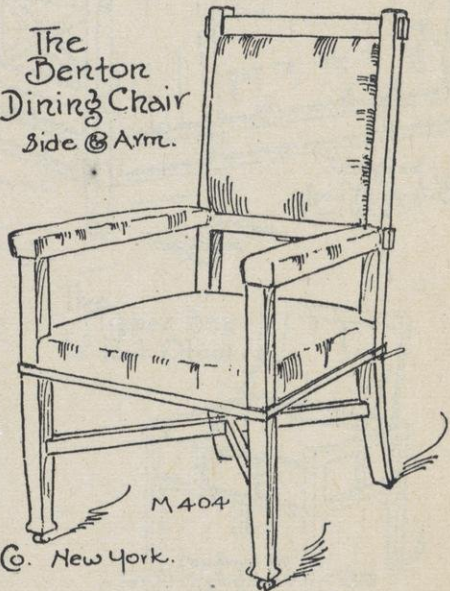

M 405

Designed by
Jos. P. McHugh & Co. New York.

The
Benton
Dining Chair
Side & Arm.