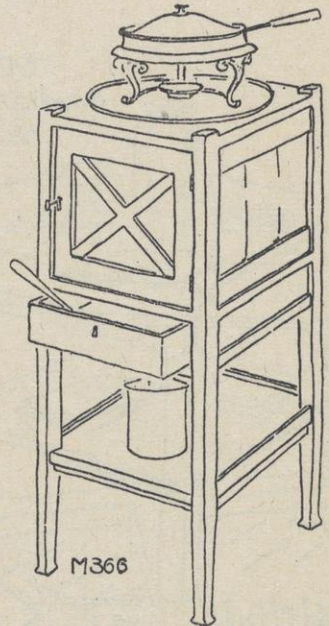

The Gateway
Wall Tea Table
Designed by Jos P. McHugh & Co
New York

The Walton
Tray
Table
Designed by
Jos. P. McHugh & Co
New York

The
McHugh-Mission
Chafing Dish Stand
With Strong Box.

Designed by
Jos. P. McHugh & Co
New York