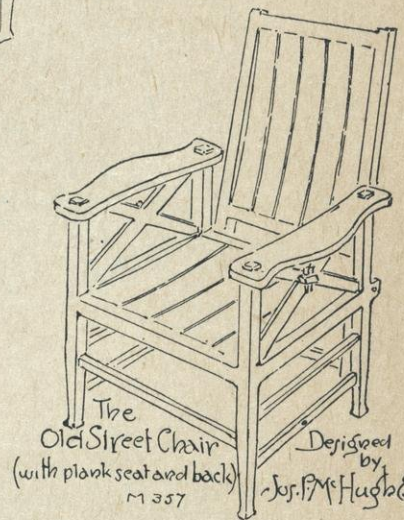

The Old Street Chair (with plank seat and back)

Designed by Jos. P. McHugh & Co. M 357

The Mission Corizer Divan.

Designed by Jos. P. McHugh & Co. M 357

The Mission Cheval Glass.

Designed by Jos. P. McHugh & Co. M 358