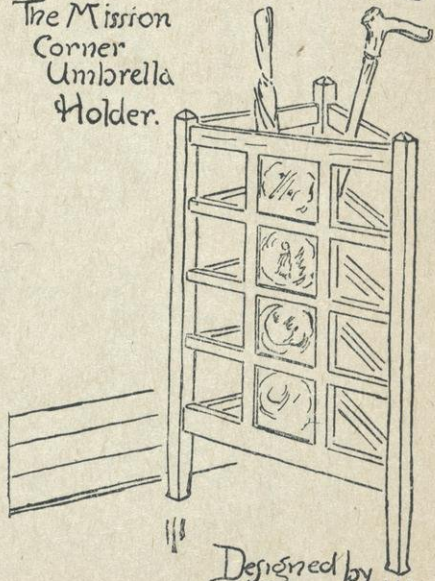

Designed by
Jos. P. McHugh & Co.
New York.

Mission Chest.
Designed by
Jos. P. McHugh & Co.

The Mission
Corner
Umbrella
Holder.