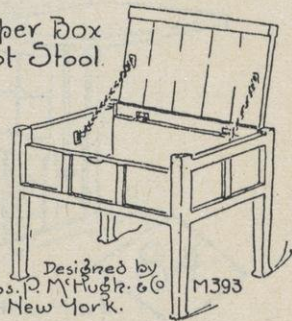

The
Slipper Box
& Foot Stool.

Designed by
Jos. P. McHugh & Co.
New York.

M 393