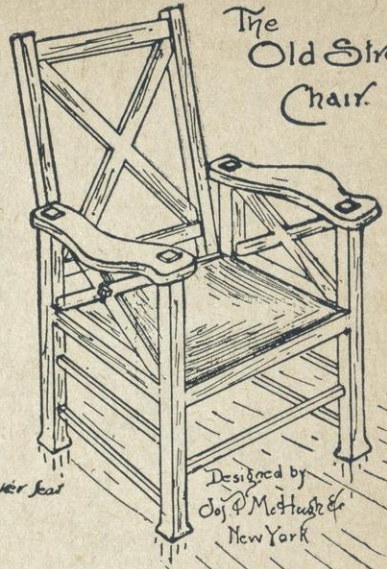

The Mission Music Stand

Designed by
Jos. P. McHugh & Co.

The Mission Duet Bench

Designed by
Jos. P. McHugh & Co.

The Mission,
Broad Arm Rocker.

Designed by
Jos. P. McHugh & Co.
New York

The
Old Street,
Chair.