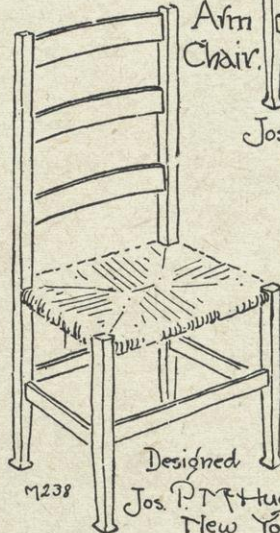

The Mission Dining Room Side and Arm Chair.

The Mission Smoke Seat.

The Mission Dining Room Side Chair.

Designed by Jos. P. M. Hugh & Co. New York. M238