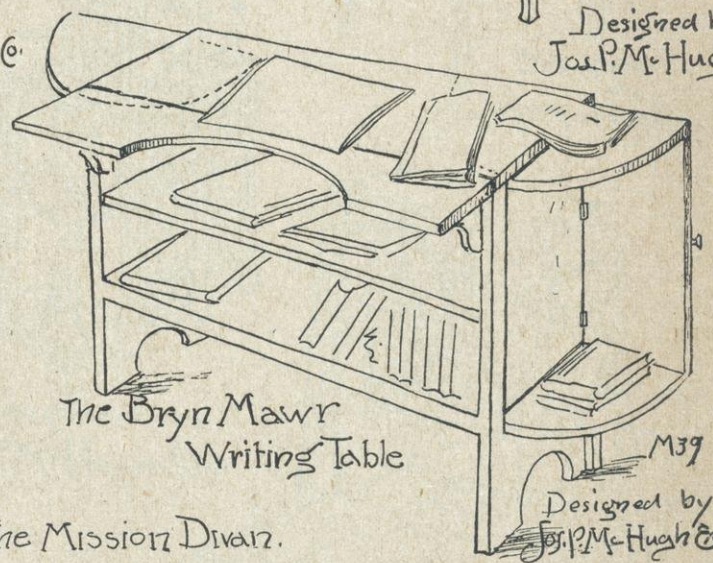

The Bryn Mawr Writing Table

Designed by Jos. P. McHugh & Co.