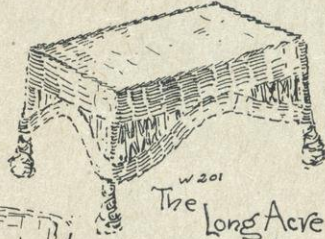

The Bar Harbor
Double Seat.

Designed
by
Jos. P. McHugh & Co.
New York

w 118
Designed
by
Jos. P. McHugh & Co.
New Deal
Double Seat.

w 201
The Long Acre
Stool.

The Baldwin
Square Stool.

w 119

The
Presby
Double Seat.