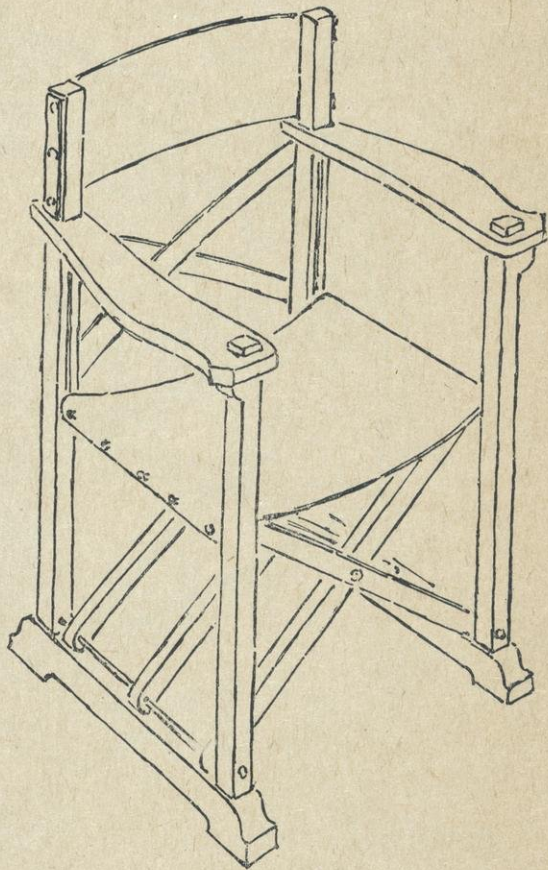

The Broad Arm
Brownie
Rocker
Settle

M15

Designed by
J. P. McHugh & Co.

The Mission
Nursery
Table

M16

Designed by
J. P. McHugh & Co.

The Harvard
Writing Table
with Glazed Draught Screen.

In
Green
Oak.