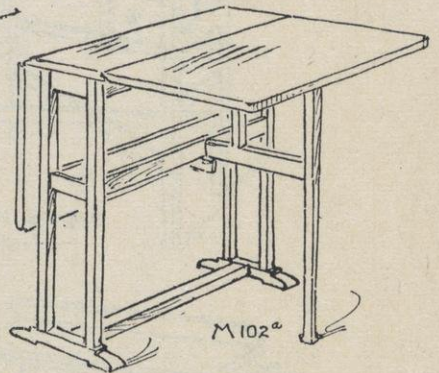

The Single Deck
Drop leaf
Tea Table.

M 102^a