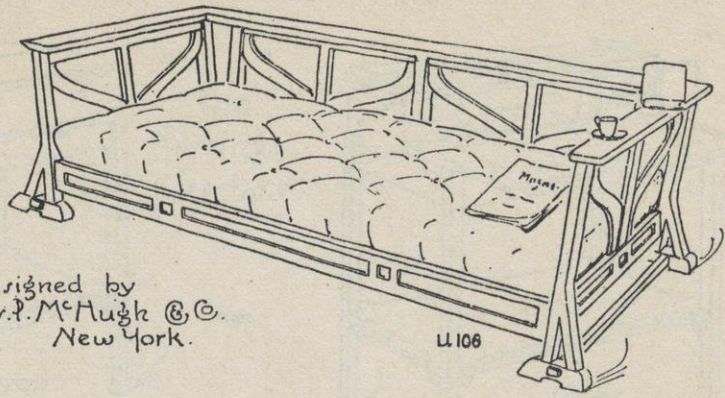

The
Splay Back
Settle

Designed by
Jer. P. McHugh © ©.
New York.

U 106