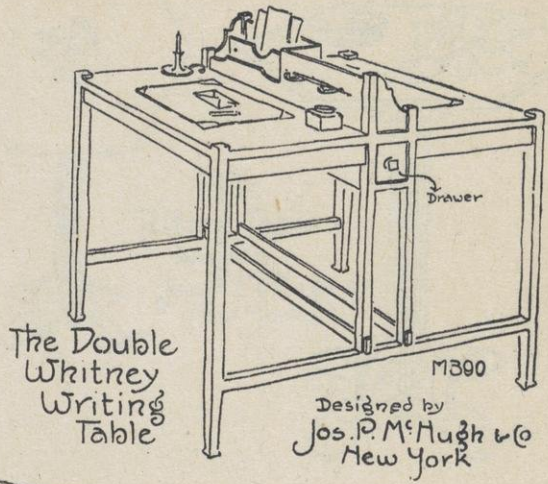

The
Chess Table
in Ash
(with inlay of
ebony + holly)
Designed by
Jos. P. McHugh & Co
New York

M390
Designed by
Jos. P. McHugh & Co
New York