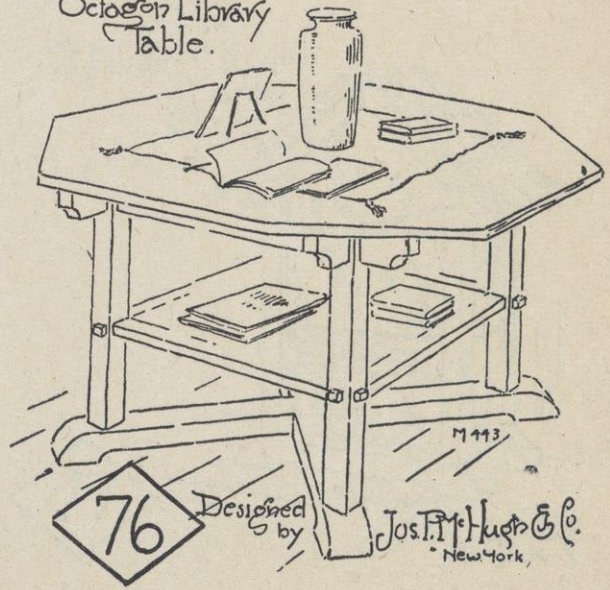

76

Designed by
Jos. P. McHugh & Co
New York

The
Tilting Table
Designed by
Jos. P. McHugh & Co
New York.

The
Nursery Bed
(arranged to fold)

Designed by
Jos. P. McHugh & Co
New York

The
Whitehall Table

The
McHugh-Mission
Mantel
Clock