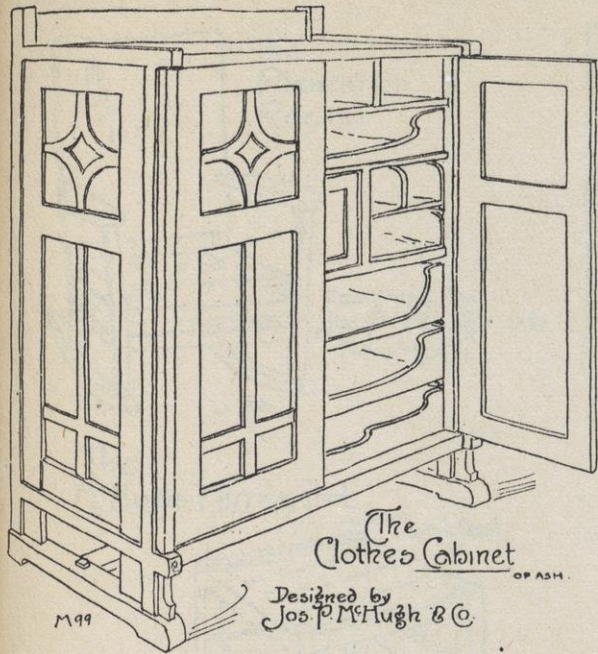

M403

Designed By Jos. P. McHugh & Co New York.

The Bryant Drop leaf Book Table

M406

Designed By Jos. P. McHugh & Co New York

The Herley Book Rack

M428

Designed by Jos. P. McHugh & Co New York.