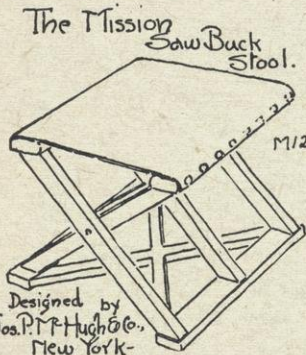

The Homestead Side Chair.

Designed by Jos. P. M. Hugh & Co. M2728

The Homestead Arm Chair.

Designed by Jos. P. M. Hugh & Co. M347

The Mission Long Seat.

Designed by Jos. P. M. Hugh & Co. N.Y. M305

The Mission Saw Buck Stool.