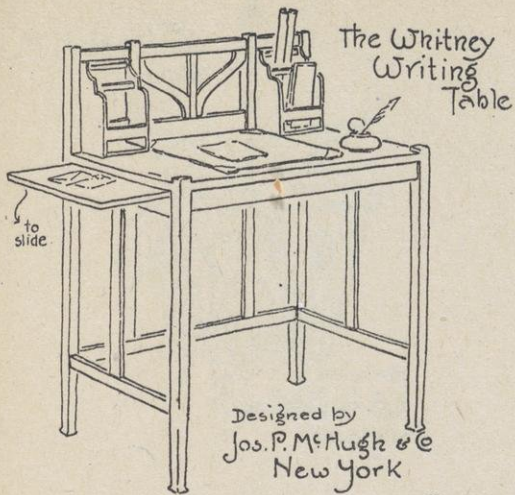

The Whitney
Writing
Table

Designed by
Jos. P. McHugh & Co
New York