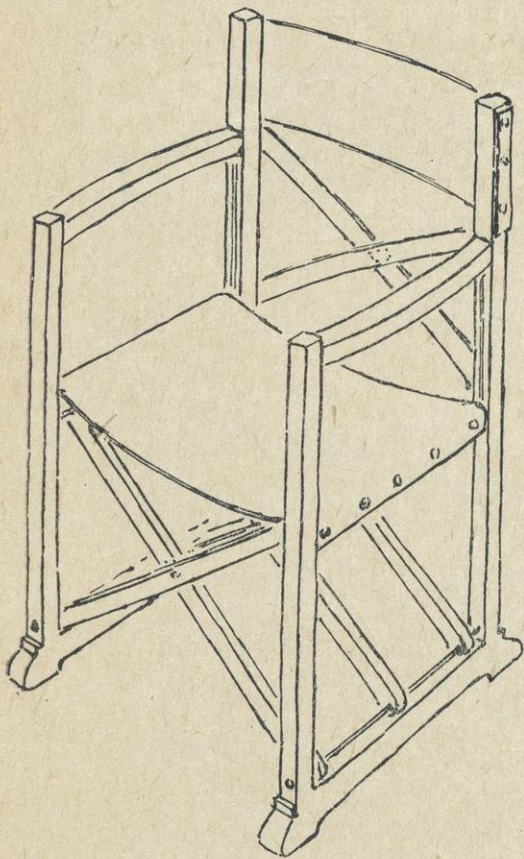

The Broad Arm
Brownie
Rocker
Settle

M15

Designed by
J. P. McHugh & Co.

The Mission
Nursery
Table

M16

Designed by
J. P. McHugh & Co.

The Harvard
Writing Table
with Glazed Draught Screen.

In
Green
Oak.