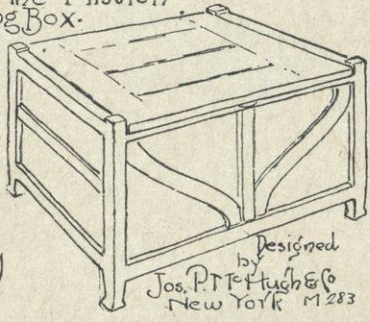

The Mission Log Box.

The (Mission) Virginia Hall Settle and Wall Mirror.

The Mission Wall Stand.