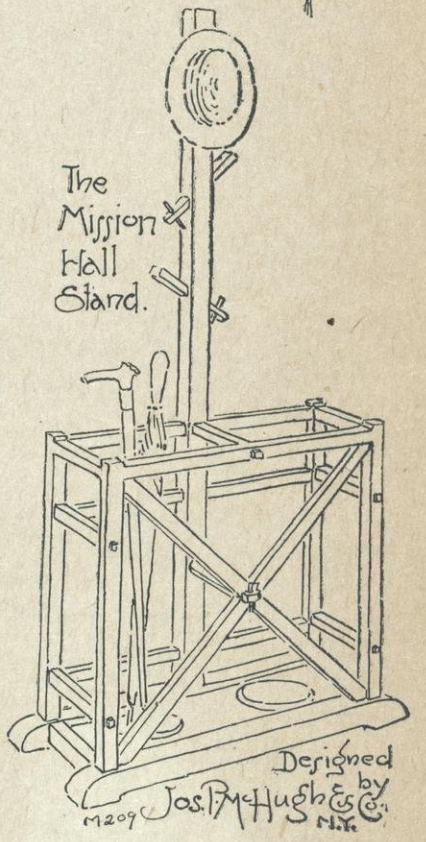

The Mission Wall Stand.

Designed by Jos. P. McHugh & Co. N.Y. M 209

The (Mission) Virginia Hall Settle and Wall Mirror.

Designed by Jos. P. McHugh & Co. New York M 116

Mission Small Key Cabinet. M 325 A

The Mission Wood Basket.