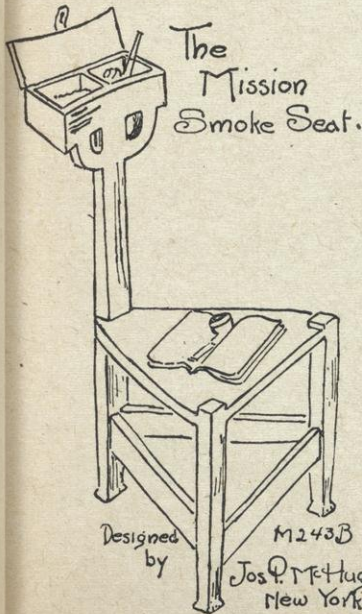

The Mission Smoke Seat.

Designed by Jos. P. M. Hugh & Co. New York. M243B