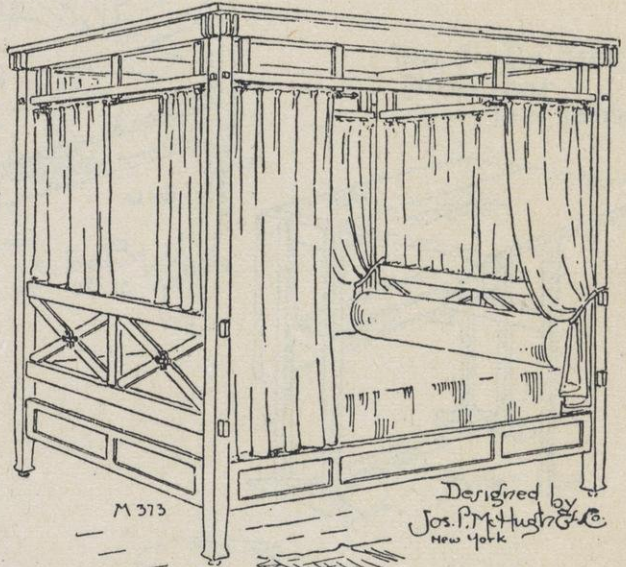

Designed by
Jos. P. McHugh & Co.
New York.

The Marquette
Night
Table

M 182

Designed by
Jos. P. McHugh & Co.
New York.

The
Four
Poster
Bedstead

M 373

Designed by
Jos. P. McHugh & Co.
New York.

The
McHugh-
Mission
Turnabout
Shaving
Stand.