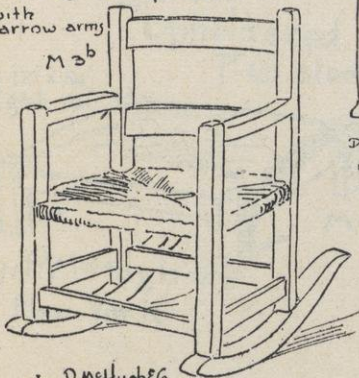

The
North Camp Rocker
with
narrow arms

Jas. P. McHugh & Co
New York