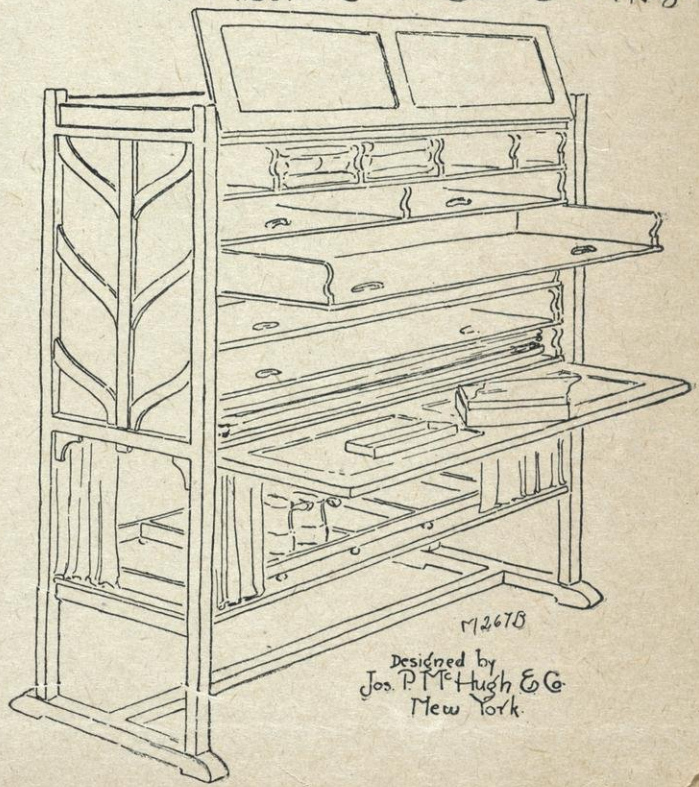

The
Mission
Corner
Clothes
Hanger,
with iron spike hooks

M250

Designed
by

The Mission Clothes Case. Jos. P. M. Hugh & Co.

M310

Designed
by
Jos. P. M. Hugh & Co.
New York

M267B

Designed by
Jos. P. M. Hugh & Co.
New York.