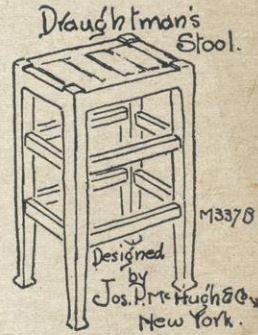

Draughtman's Stool.

Designed by Jos. P. M. Hugh & Co. New York. M3378