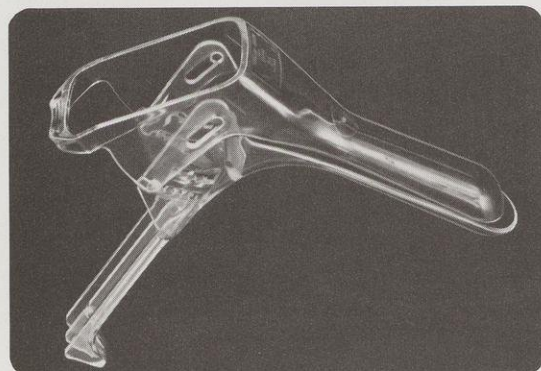

## PRE-LUBRICATED disposable vaginal specula...now in two sizes.

No. 58500 Small

No. 58501 Regular

Just wet the new Welch Allyn KleenSpec® Pre-Lubricated Disposable Vaginal Specula with water—and they're ready for use!

*Check these advantages:*

- Compatible with Pap Smear procedures
- Easier insertion—minimizes trauma
- Speeds examinations—saves time
- No cleanup as with ordinary lubricants
- New small size specula have same advantages as the regular size
- Individually packaged—assures cleanliness and prevents cross-contamination
- One-hand operation—elevation plus angulation
- Built-in mucus barrier
- Optional fiber optic illuminator No. 78500