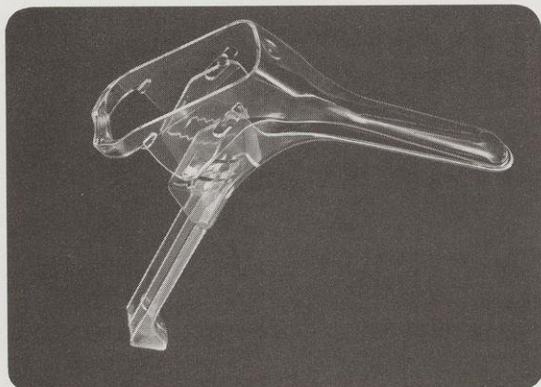

## PRE-LUBRICATED disposable vaginal specula...now in two sizes.

No. 58500 Small

No. 58501 Regular

Just wet the new Welch Allyn KleenSpec® Pre-Lubricated Disposable Vaginal Specula with water—and they're ready for use!

*Check these advantages:*

- Compatible with Pap Smear procedures
- Easier insertion—minimizes trauma
- Speeds examinations—saves time
- No cleanup as with ordinary lubricants
- New small size specula have same advantages as the regular size
- Individually packaged—assures cleanliness and prevents cross-contamination
- One-hand operation—elevation plus angulation
- Built-in mucus barrier
- Optional fiber optic illuminator No. 78500