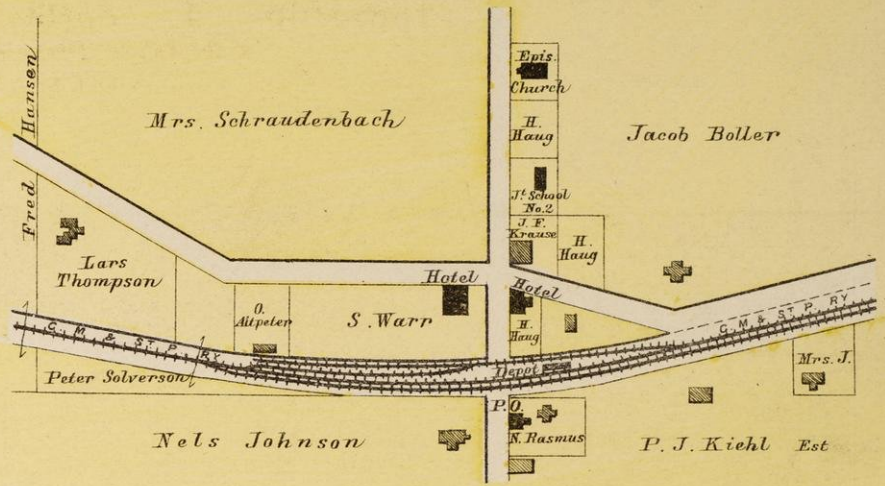

NASHOTAH

DELAFIELD TP. Scale 25 Rods to an Inch