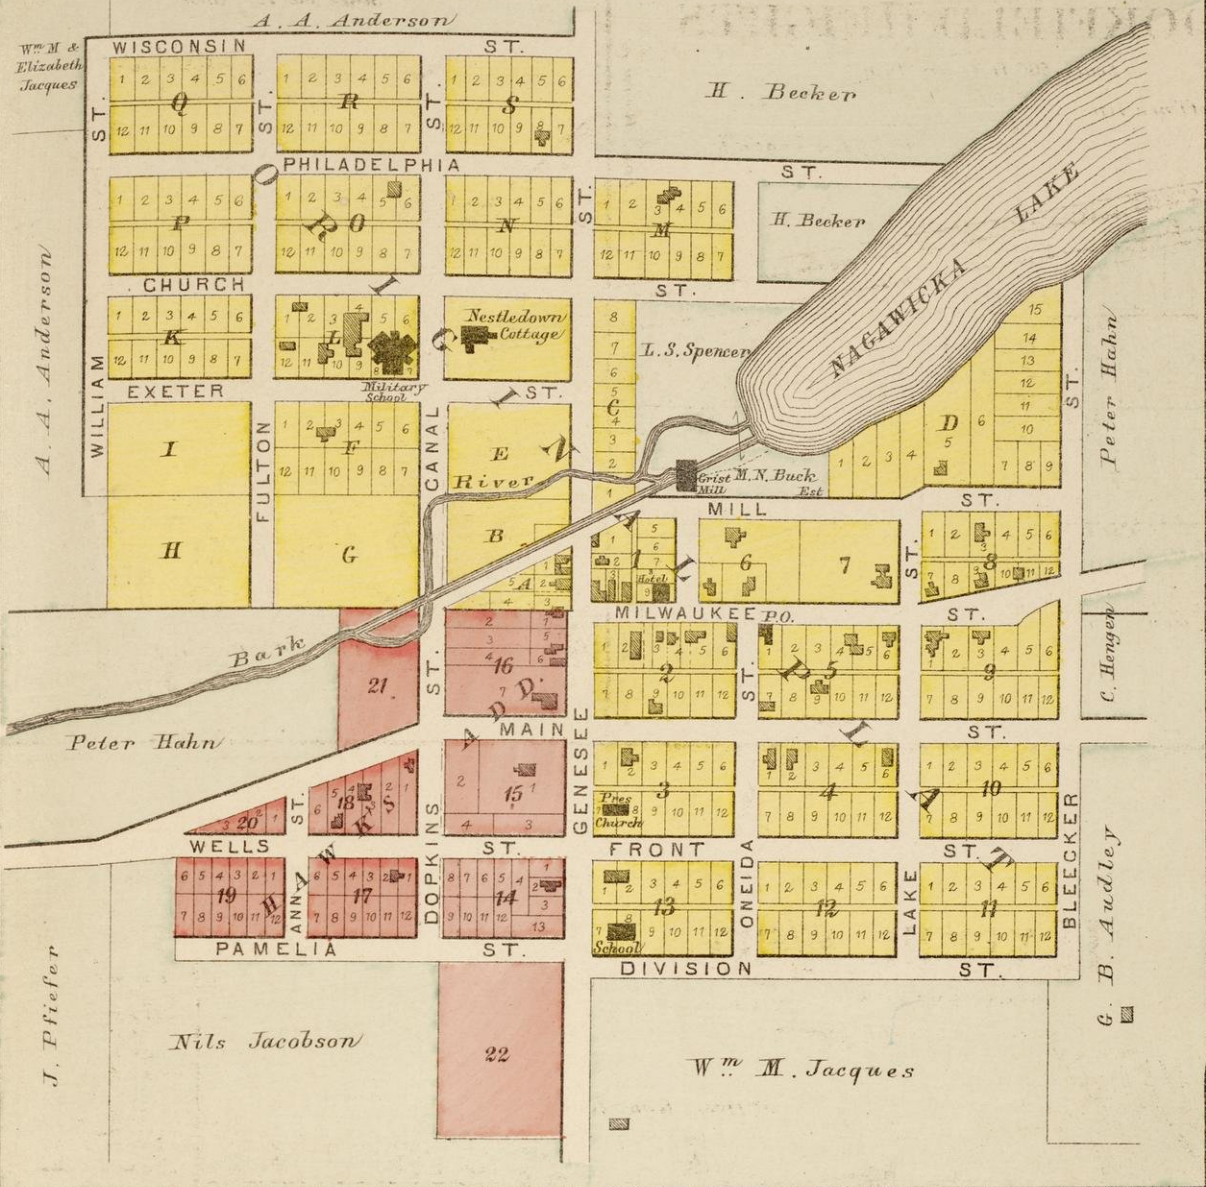

PLAT OF SUMMIT

Township 7 North, Range 17 East

of the Fourth Principal Meridian.

WAUKESHA CO. WIS.

Scale 2 Inches to the Mile

DELAFIELD

Scale 400 ft. to an Inch

LAKE VIEW