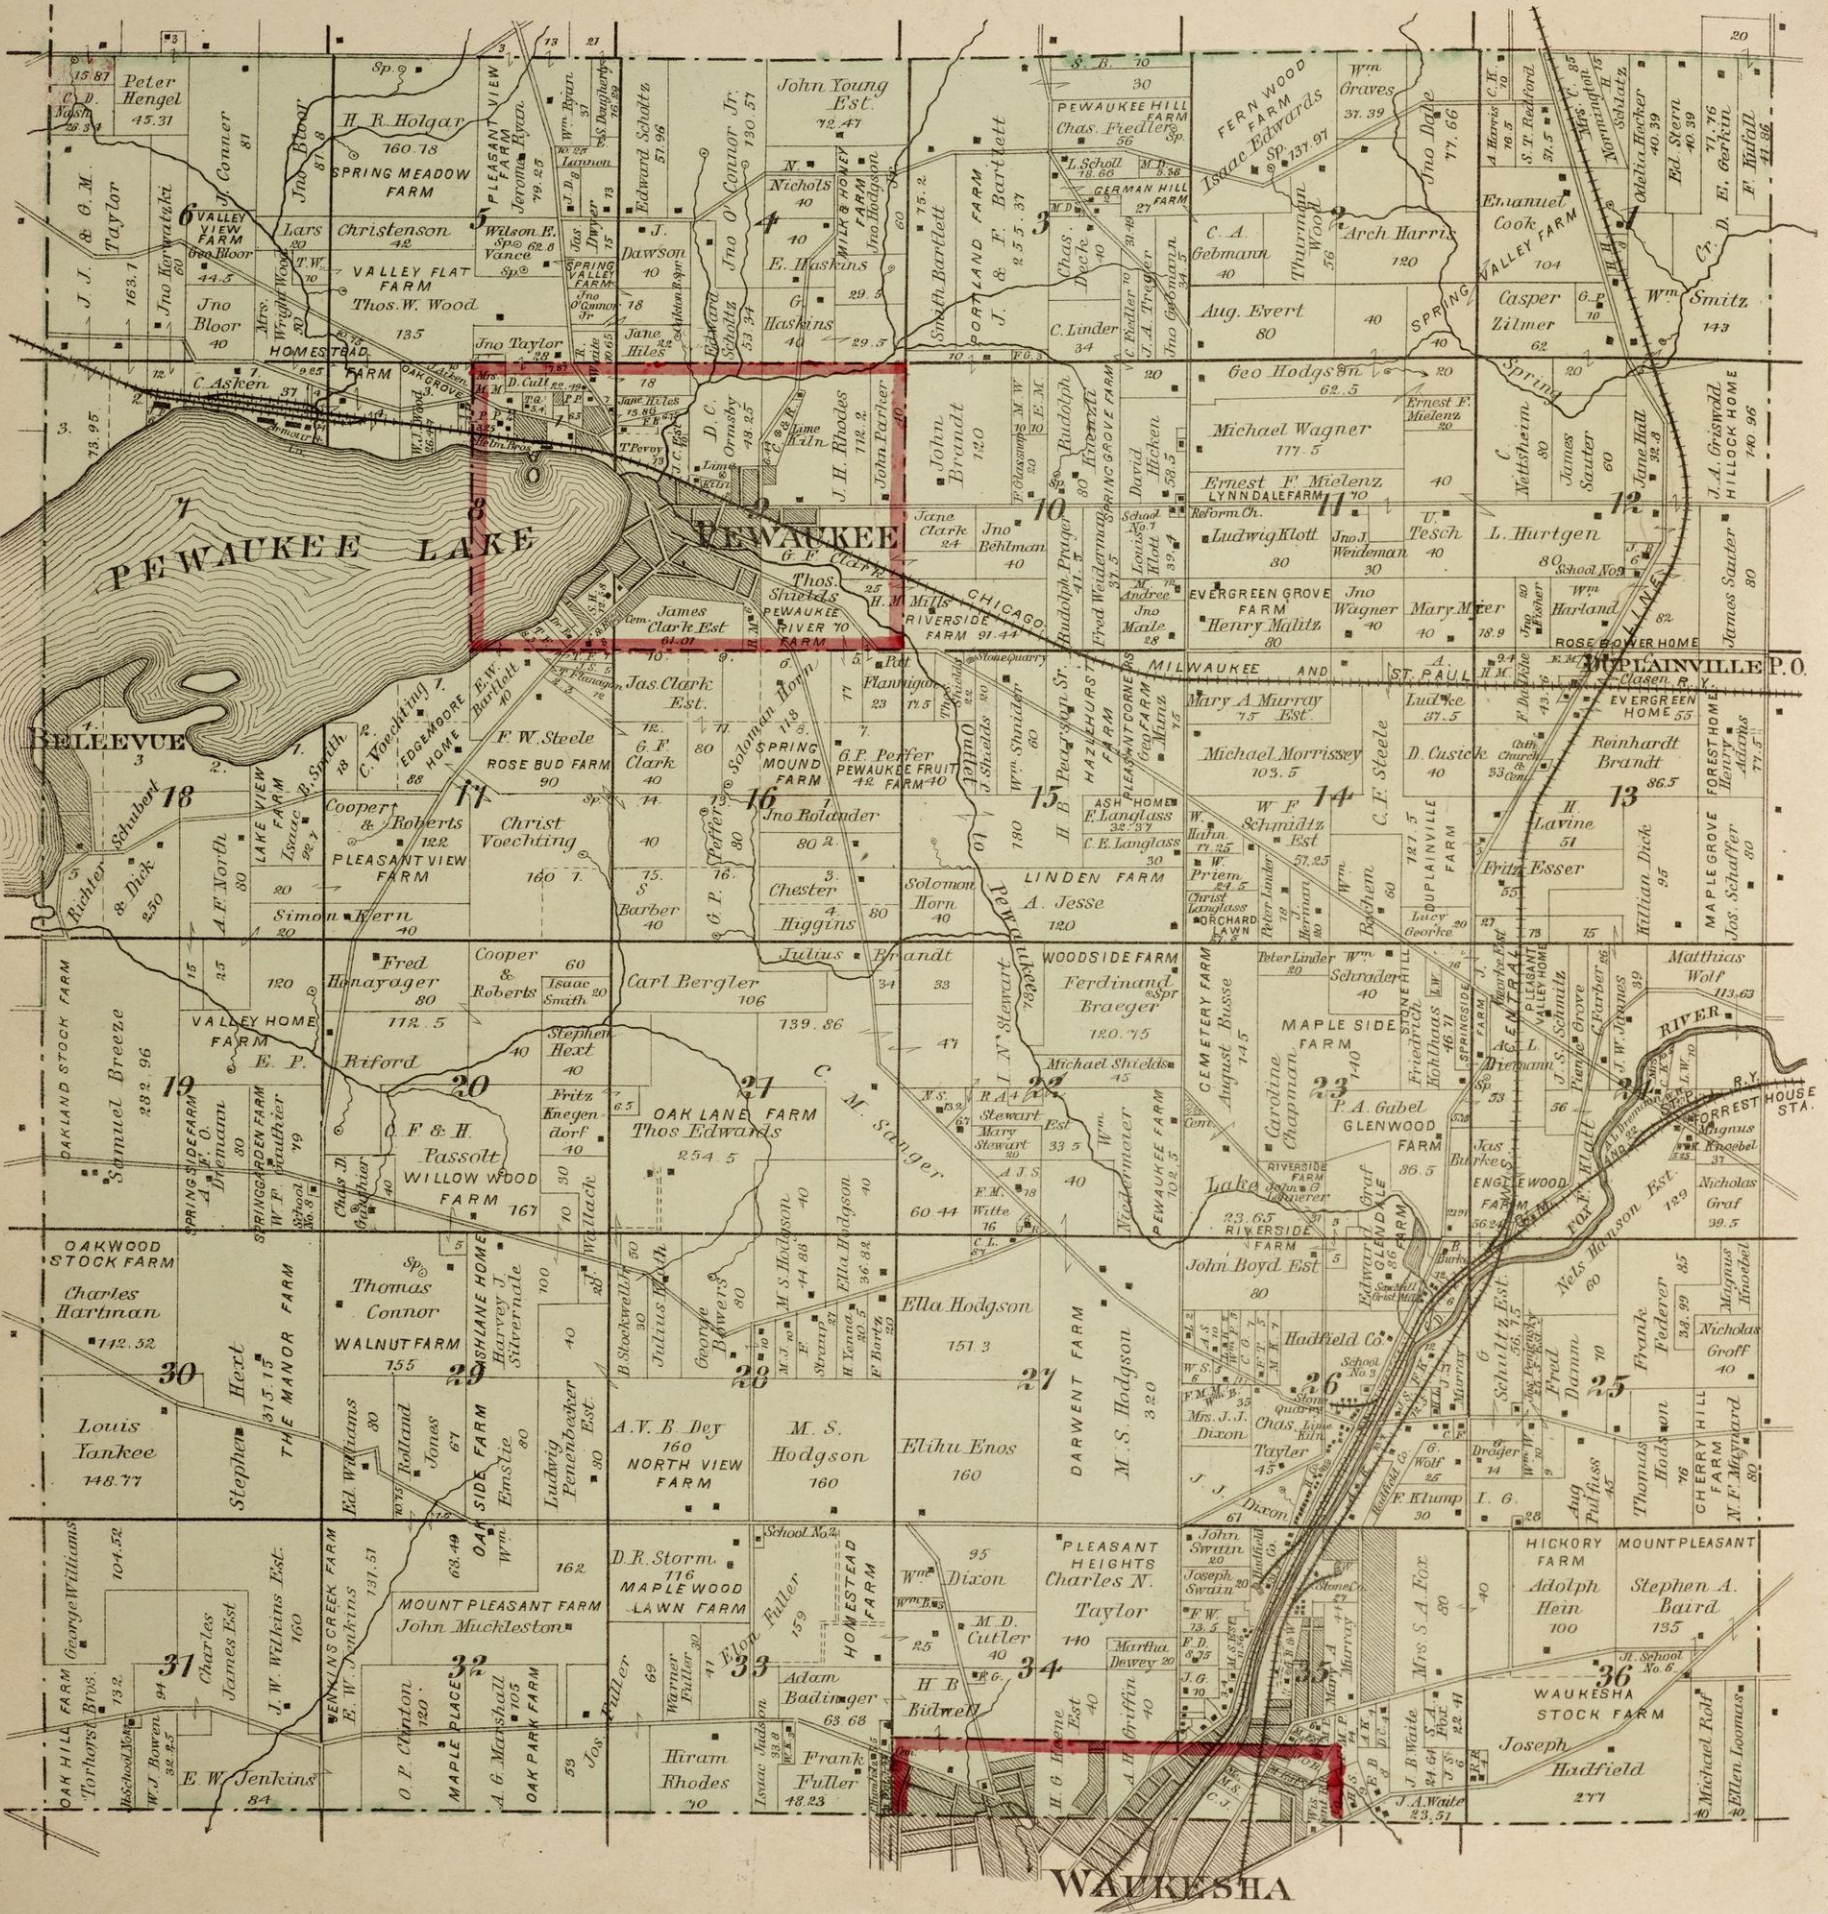

Wisconsin Central R.R. Co.

Harding

PLAT OF PEWAUKEE

Township 7 North, Range 19 East

Scale 2 Inches to the Mile

of the Fourth Principal Meridian.

WAUKESHA CO. WIS.

MENOMONEE FALLS