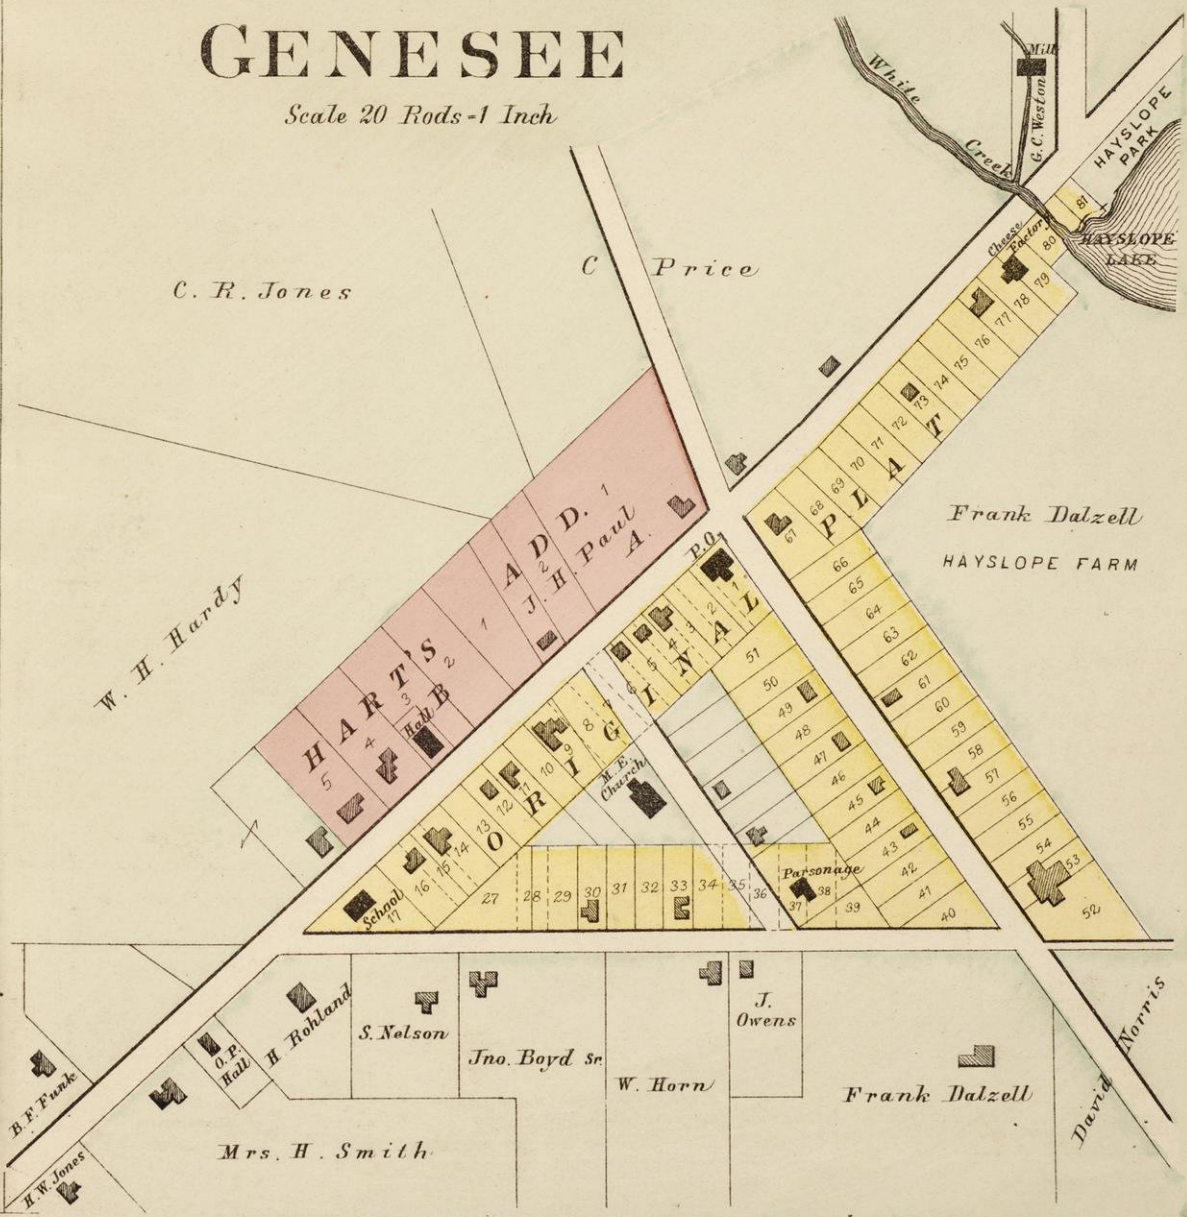

GENESEE

Scale 20 Rods = 1 Inch