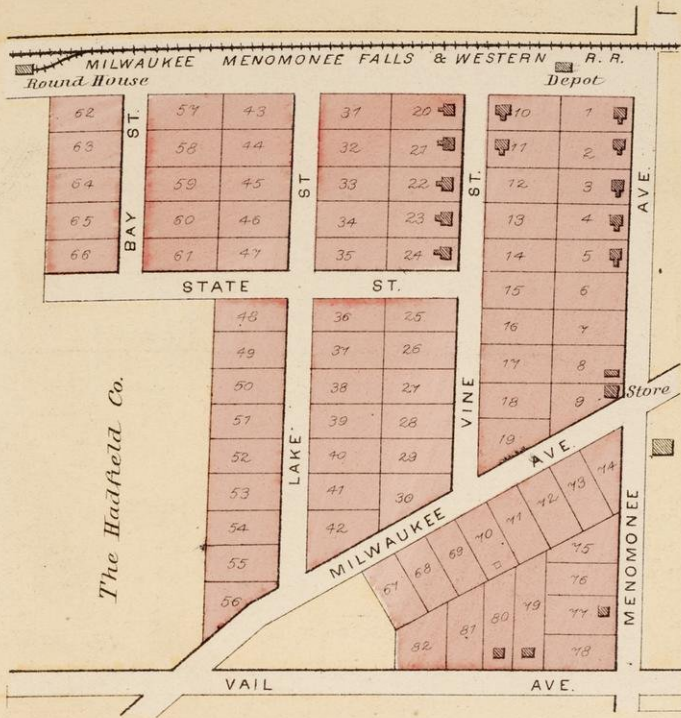

PLAT OF MERTON

Township 8 North, Range 18 East
of the Fourth Principal Meridian.
WAUKESHA CO. WIS.

Scale 2 Inches to the Mile

HADFIELD

Scale 300 ft = 1 inch

BIG BEND

VERNON TWP.
Scale 20 Rods = 1 Inch.

EAGLE