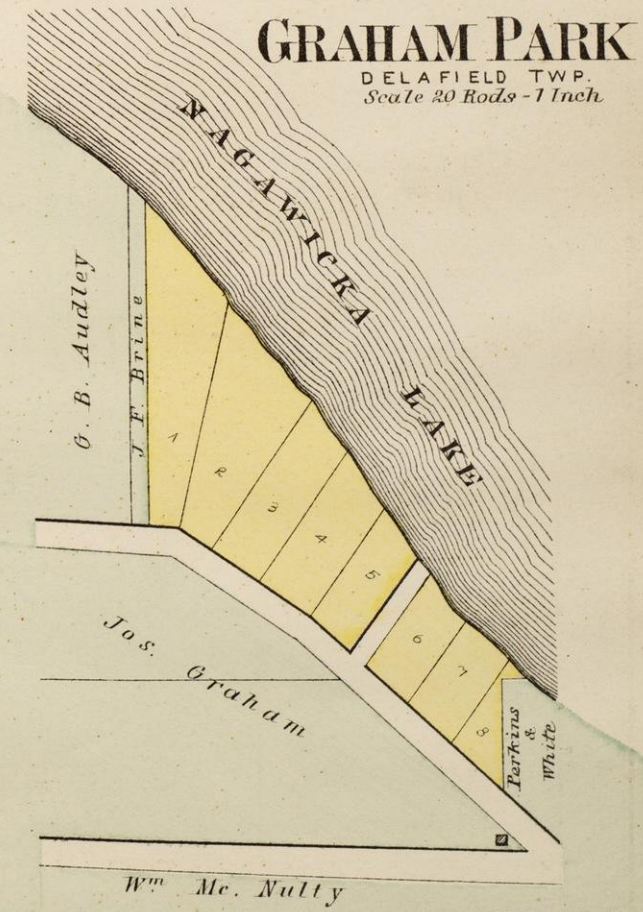

GRAHAM PARK

DELAFIELD TWP. Scale 20 Rods - 1 Inch