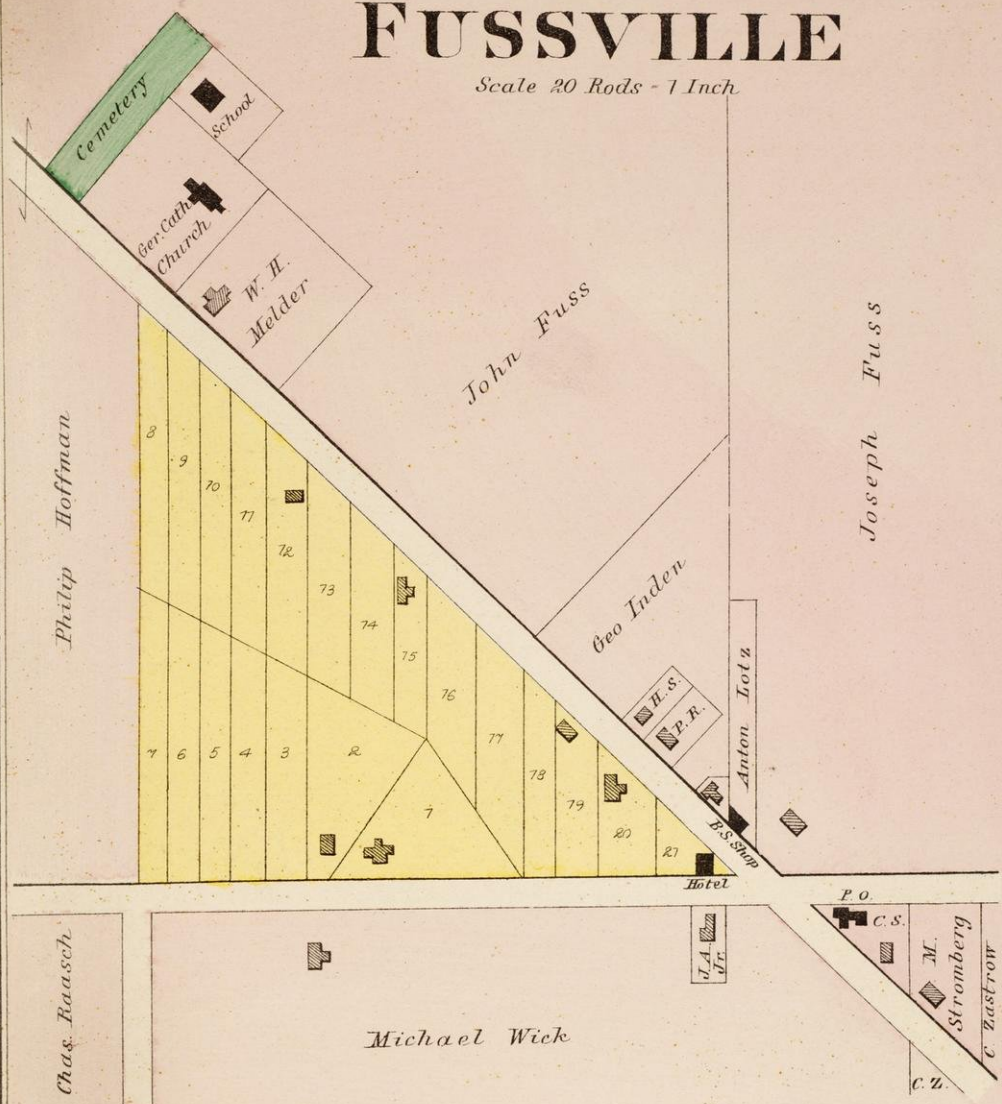

PLAT OF NEW BERLIN

Township 6 North, Range 20 East
of the Fourth Principal Meridian.
WAUKESHA CO. WIS.

Scale 2 Inches to the Mile

FUSSVILLE

Scale 20 Rods - 1 Inch

DOUSMAN STATION

OTTAWA TWP. Scale 20 Rods - 1 Inch