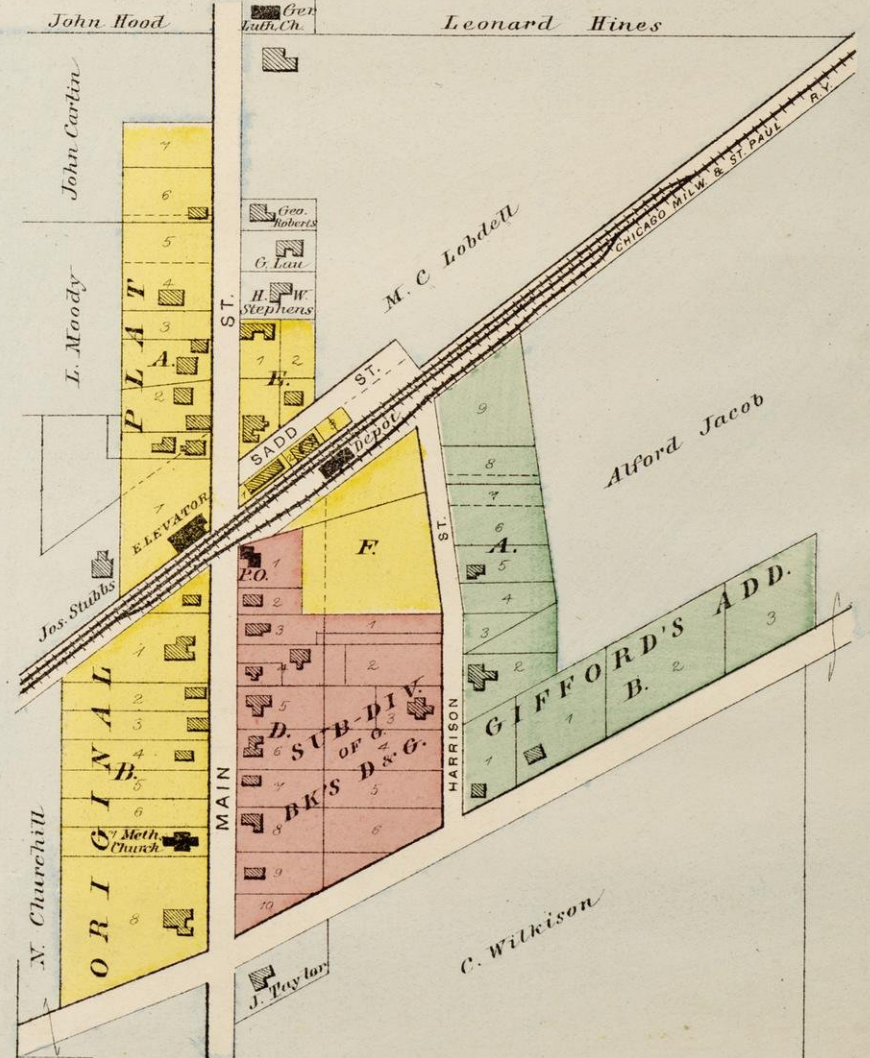

BUZZARD POINT

Scale 30 Rods = 1 Inch

MAPLETON

Scale 20 Rods = 1 inch

BELLEVUE

Scale 500 ft = 1 inch

NORTH PRAIRIE STATION

Scale 20 Rods = 1 inch