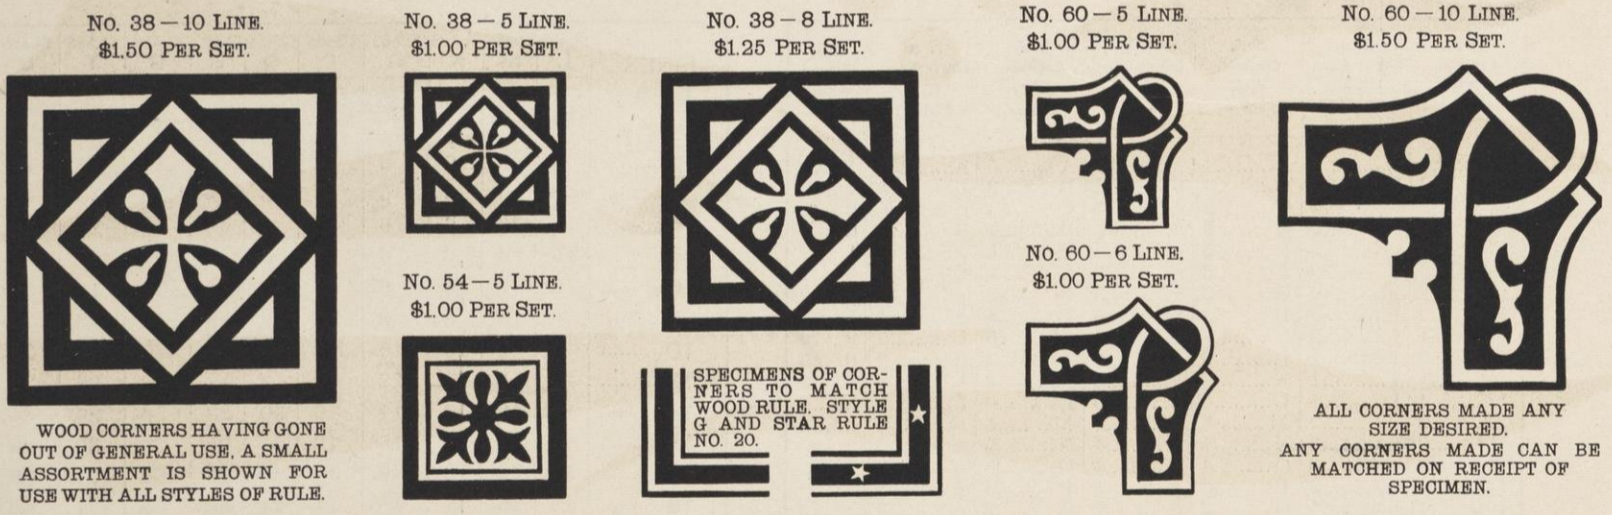

WOOD CORNERS.

STAR RULE.

IN FONTS OF 5 FEET, WITH ONE SET OF CORNERS, $1.90. STAR RULE CANNOT BE SUPPLIED IN YARD LENGTHS.