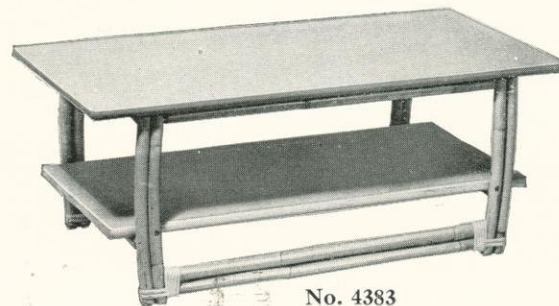

No. 4382
 Step Table
 18 x 27 in.
 Top 18 x 13 in. Height 25½ in.
 Plywood Top Only

No. 4403
 Width 25 in. Height 34 in.
 Seat 21 x 21 in. Back 19 in.

No. 4404
 Width 21 in. Height 34 in.
 Seat 21 x 21 in. Back 19 in.

No. 4388
 Width 24 in. Height 31 in.
 Seat 21 x 20 in. Back 16 in.
 Reversible Hair Flex
 Seat Cushion
 Channel Back

No. 4383
 Cocktail Table
 Plywood Top
 22 x 42 in. Height 16 in.
 Also available with Sahara
 Picwood Formica Top