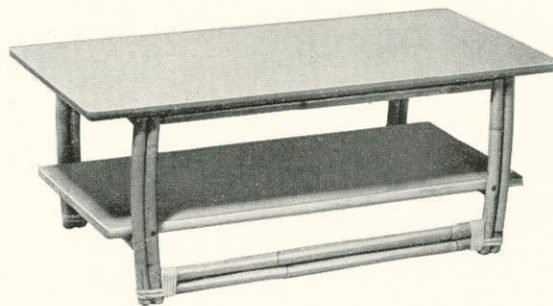

No. 4383
Cocktail Table
Top 22 x 42 in. Height 16 in.