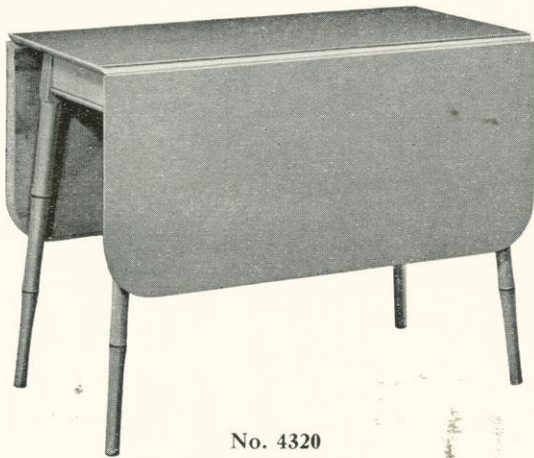

27 x 74 in.
Height, Seat to Floor 17 in.
Extreme Height 22 in.

No. 4080

Chaise Longue

Length 68 in. Width 24 in.
Height 31 in.

Channel Cushions Are
Not Reversible

All Pieces Rattan, Except No. 4360 Simulated Rattan

TROPIQUE
REG. U.S. PAT. OFF.
Furniture

No. 2559
Seat 17 x 16 in. Back 15 in.
Slip Seat
Simulated Rattan

No. 4167
Simulated Rattan Base with
Sahara Plywood Formica
Top and Formica Edges
Sizes 30 x 30 in.
30 x 42 in.
36 x 36 in.