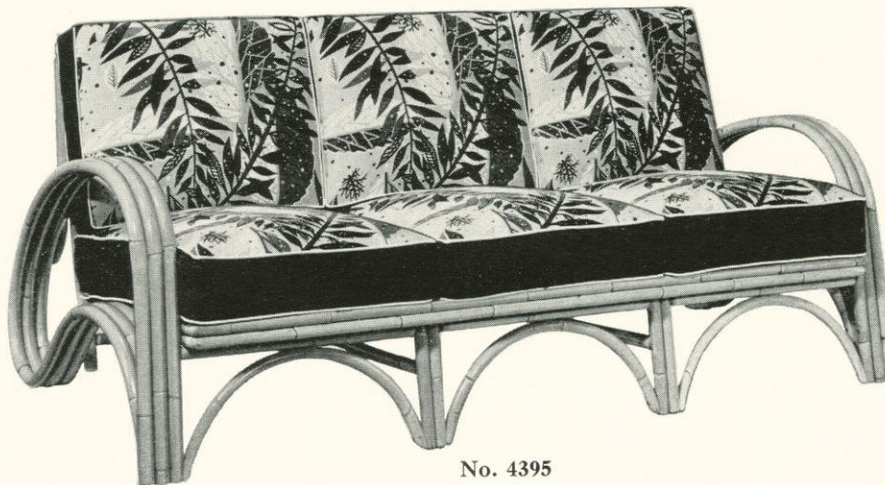

No. 4394
 Width 22 in. Height 32 in.
 Seat 22 x 22 in. Back 18 in.

No. 4385
 Corner Table
 Plywood Top Only
 30 x 30 in.
 Height 25½ in.

No. 4393
 Width 25½ in. Height 32 in.
 Seat 22 x 22 in. Back 18 in.

No. 4390
 Width 29 in. Height 32 in.
 Seat 22 x 22 in. Back 18 in.

No. 4384
 Cocktail Table
 Plywood Top
 36 in. Diameter. Height 16 in.
 Also available with Sahara
 Picwood Formica Top

No. 4394
 Width 22 in. Height 32 in.
 Seat 22 x 22 in. Back 18 in.