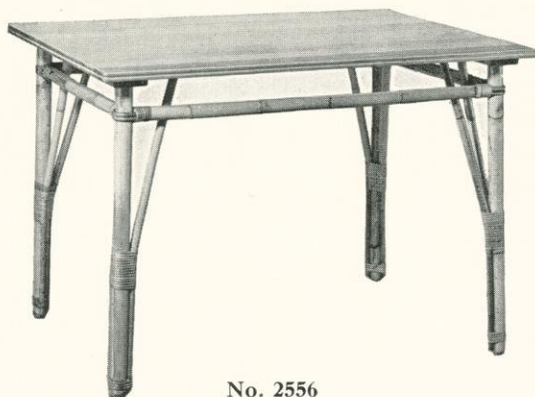

No. 4365
 Dinette Table, Plywood Top
 34 x 48 in. Height 29 in.
 Also available with Sahara
 Plywood Formica Top

Rattan

No. 4140
 Width 21 in. Height 29 in.
 Seat 17 x 16 in. Back 12 in.

Rattan

No. 4364
 Card Table, Plywood Top
 34 x 34 in. Height 29 in.
 Also available with Sahara
 Plywood Formica Top

Rattan

No. 2559
 Seat 17 x 16 in. Back 15 in.
 Slip Seat
 Simulated Rattan

No. 2556
 Wood Top Only
 30 x 42 in. Height 29 in.
 Simulated Rattan

No. 4166
 Seat 17 x 16 in. Back 15 in.
 Slip Seat
 Simulated Rattan