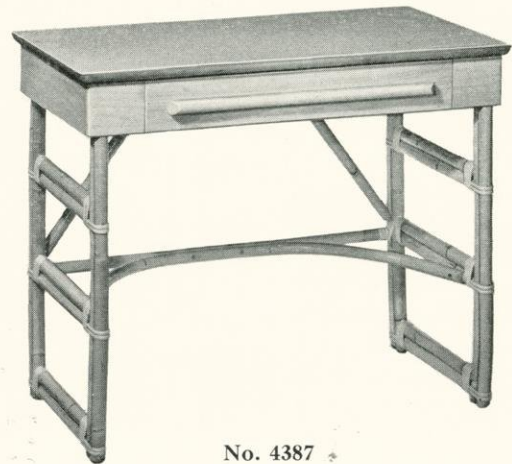

No. 4366
Drop Leaf Table
Top Open 40 x 70 in.
Top Closed 40 x 26 in.
Plywood Top Only
Rattan

No. 4087
Slip Seat, Pad Back
Width 22 in. Height 33 in.
Seat 18 x 18 in. Back 15½ in.
Rattan Combination

TROPIQUE
REG. U.S. PAT. OFF.
Furniture

No. 4031
Desk with Drawer
Wood Top Only
20 x 36 in. Height 29 in.
Simulated Rattan

No. 4387
Desk with Drawer
Plywood Top
20 x 36 in. Height 29 in.
Also available with Sahara
Piewood Formica Top
Rattan

No. 4047
Seat 17 x 16 in. Back 15 in.
Slip Seat
Simulated Rattan