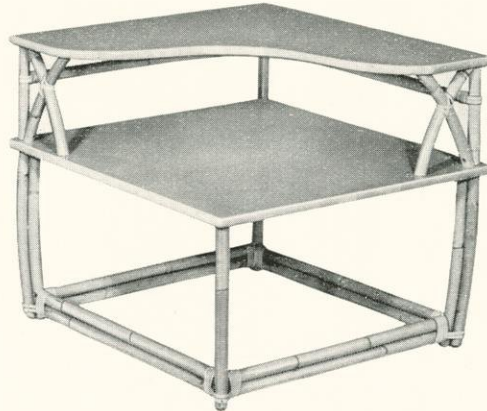

Rattan

No. 2559
 Seat 17 x 16 in. Back 15 in.
 Slip Seat
 Simulated Rattan

No. 2556
 Wood Top Only
 30 x 42 in. Height 29 in.
 Simulated Rattan

No. 4166
 Seat 17 x 16 in. Back 15 in.
 Slip Seat
 Simulated Rattan

TROPIQUE
REG. U.S. PAT. OFF.
 Furniture

No. 4380
 End Table
 Top 18 x 27 in. Height 22 in.

No. 4385
 Corner Table
 30 x 30 in. Height 25½ in.

No. 4382
 Step Table
 18 x 27 in.
 Top 18 x 13 in. Height 25½ in.