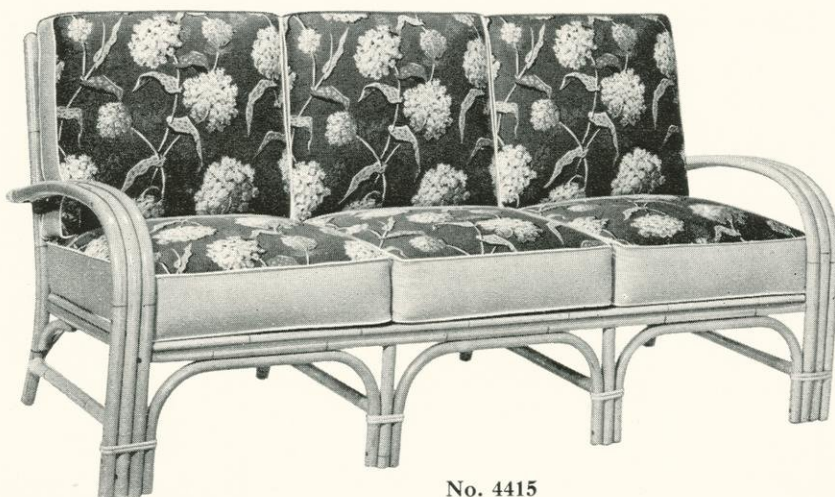

Wedge
 Width 40 in.
 Height 35 in.
 Seat 33 x 21 in.
 Back 19 in.

No. 4413

Width 25 in. Height 35 in.
 Seat 21 x 21 in. Back 19 in.

Reversible Seat and Back Cushions. All Pieces Simulated Rattan

No. 4410

Width 28 in. Height 35 in.
Seat 21 x 21 in. Back 19 in.