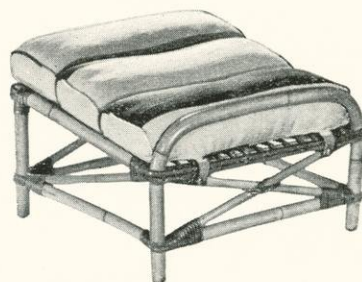

No. 4361

Width 24 in. Height 32 in.
 Seat 20 x 19 in. Back 16 in.

Spring Seat

No. 4370

Width 25 in. Height 35 in.
 Seat 20 x 20 in. Back 19 in.

No. 4375

Length 66 in. Height 35 in.
 Seat 20 x 61 in. Back 19 in.

Reversible Seat and Back Cushions

All Pieces Rattan, Except No. 2594 and No. 2594-U Simulated Rattan

TROPIQUE
REG. U.S. PAT. OFF.
Furniture

No. 4034

Width 27 in. Height 29 in.
Seat 21 x 22 in. Back 23 in.

No. 2552

Ottoman

21 x 23 in. Height 15 in.

No. 4356

Ottoman, Reversible Cushion

22 x 22 in. Height 18 in.

No. 4360

Couch