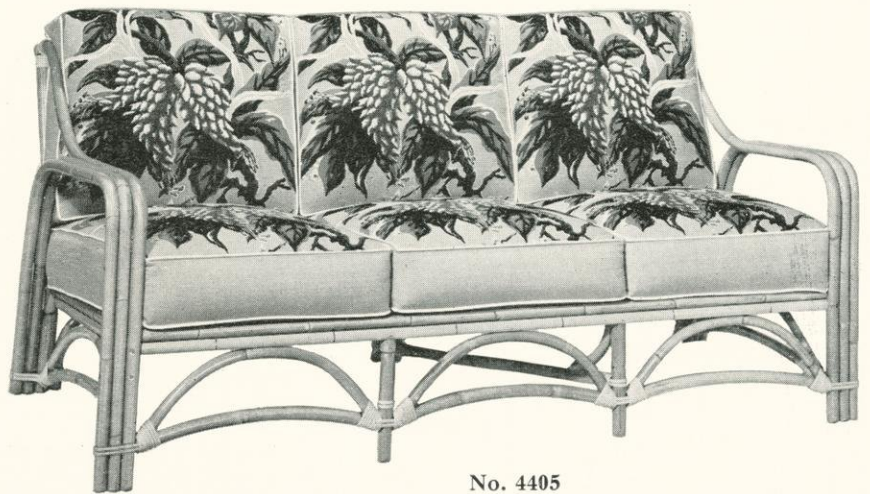

No. 4405
Length 71 in. Height 34 in.
Seat 21 x 64 in. Back 19 in.

Reversible Seat and Back Cushions. All Pieces Rattan