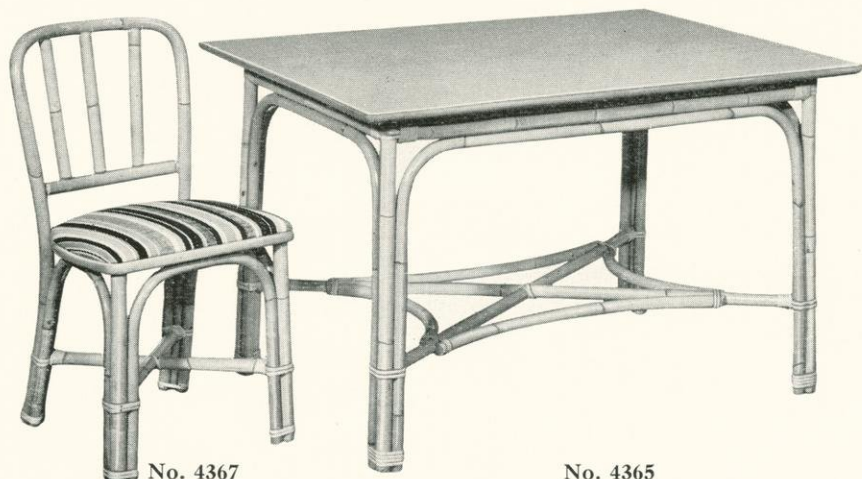

No. 4031
Desk with Drawer
Wood Top Only
20 x 36 in. Height 29 in.
Simulated Rattan

No. 4387
Desk with Drawer
Plywood Top
20 x 36 in. Height 29 in.
Also available with Sahara
Piewood Formica Top
Rattan

No. 4047
Seat 17 x 16 in. Back 15 in.
Slip Seat
Simulated Rattan

No. 2555
Wood Top Only
30 x 30 in. Height 29 in.
Simulated Rattan

No. 4046
Width 22 in. Height 33 in.
Seat 18 x 18 in. Back 15½ in.
Slip Seat
Rattan Combination

TROPIQUE
REG. U.S. PAT. OFF.
Furniture

No. 4367
 Seat 17 x 15 in. Back 16 in.
 Slip Seat