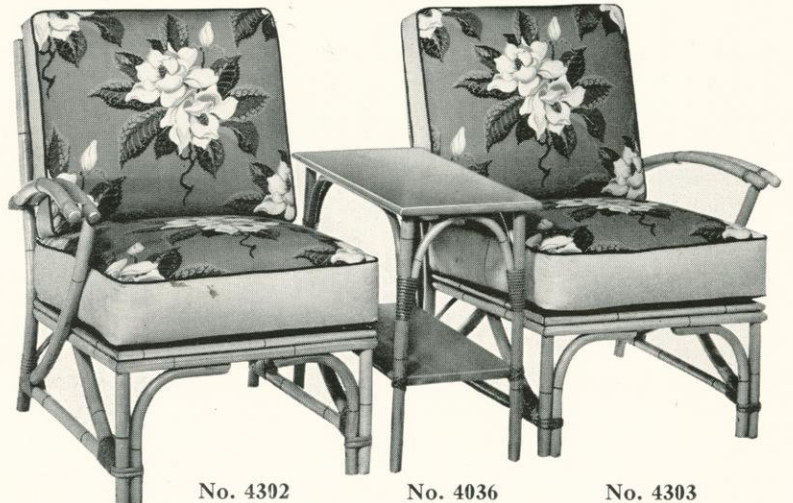

No. 4414

Width 22 in. Height 35 in.
Seat 21 x 21 in. Back 19 in.

No. 4416

Length 50 in. Height 35 in.
Seat 21 x 43 in. Back 19 in.

Reversible Seat and Back Cushions. All Pieces Simulated Rattan

No. 4302
Width 25 in. Height 33 in.
Seat 22 x 21 in. Back 19 in.

No. 4304
Width 22 in. Height 33 in.
Seat 22 x 21 in. Back 19 in.

See Catalog
Pages 14 and
15 for Tables

No. 4303
Width 25 in. Height 33 in.
Seat 22 x 21 in. Back 19 in.

No. 4304
Width 22 in. Height 33 in.
Seat 22 x 21 in. Back 19 in.