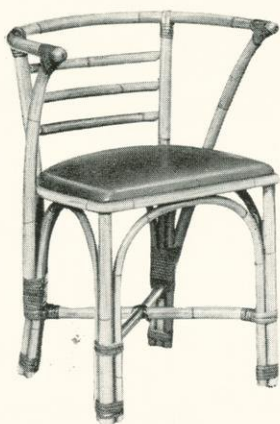

No. 4140
Width 21 in. Height 29 in.
Seat 17 x 16 in. Back 12 in.

Rattan