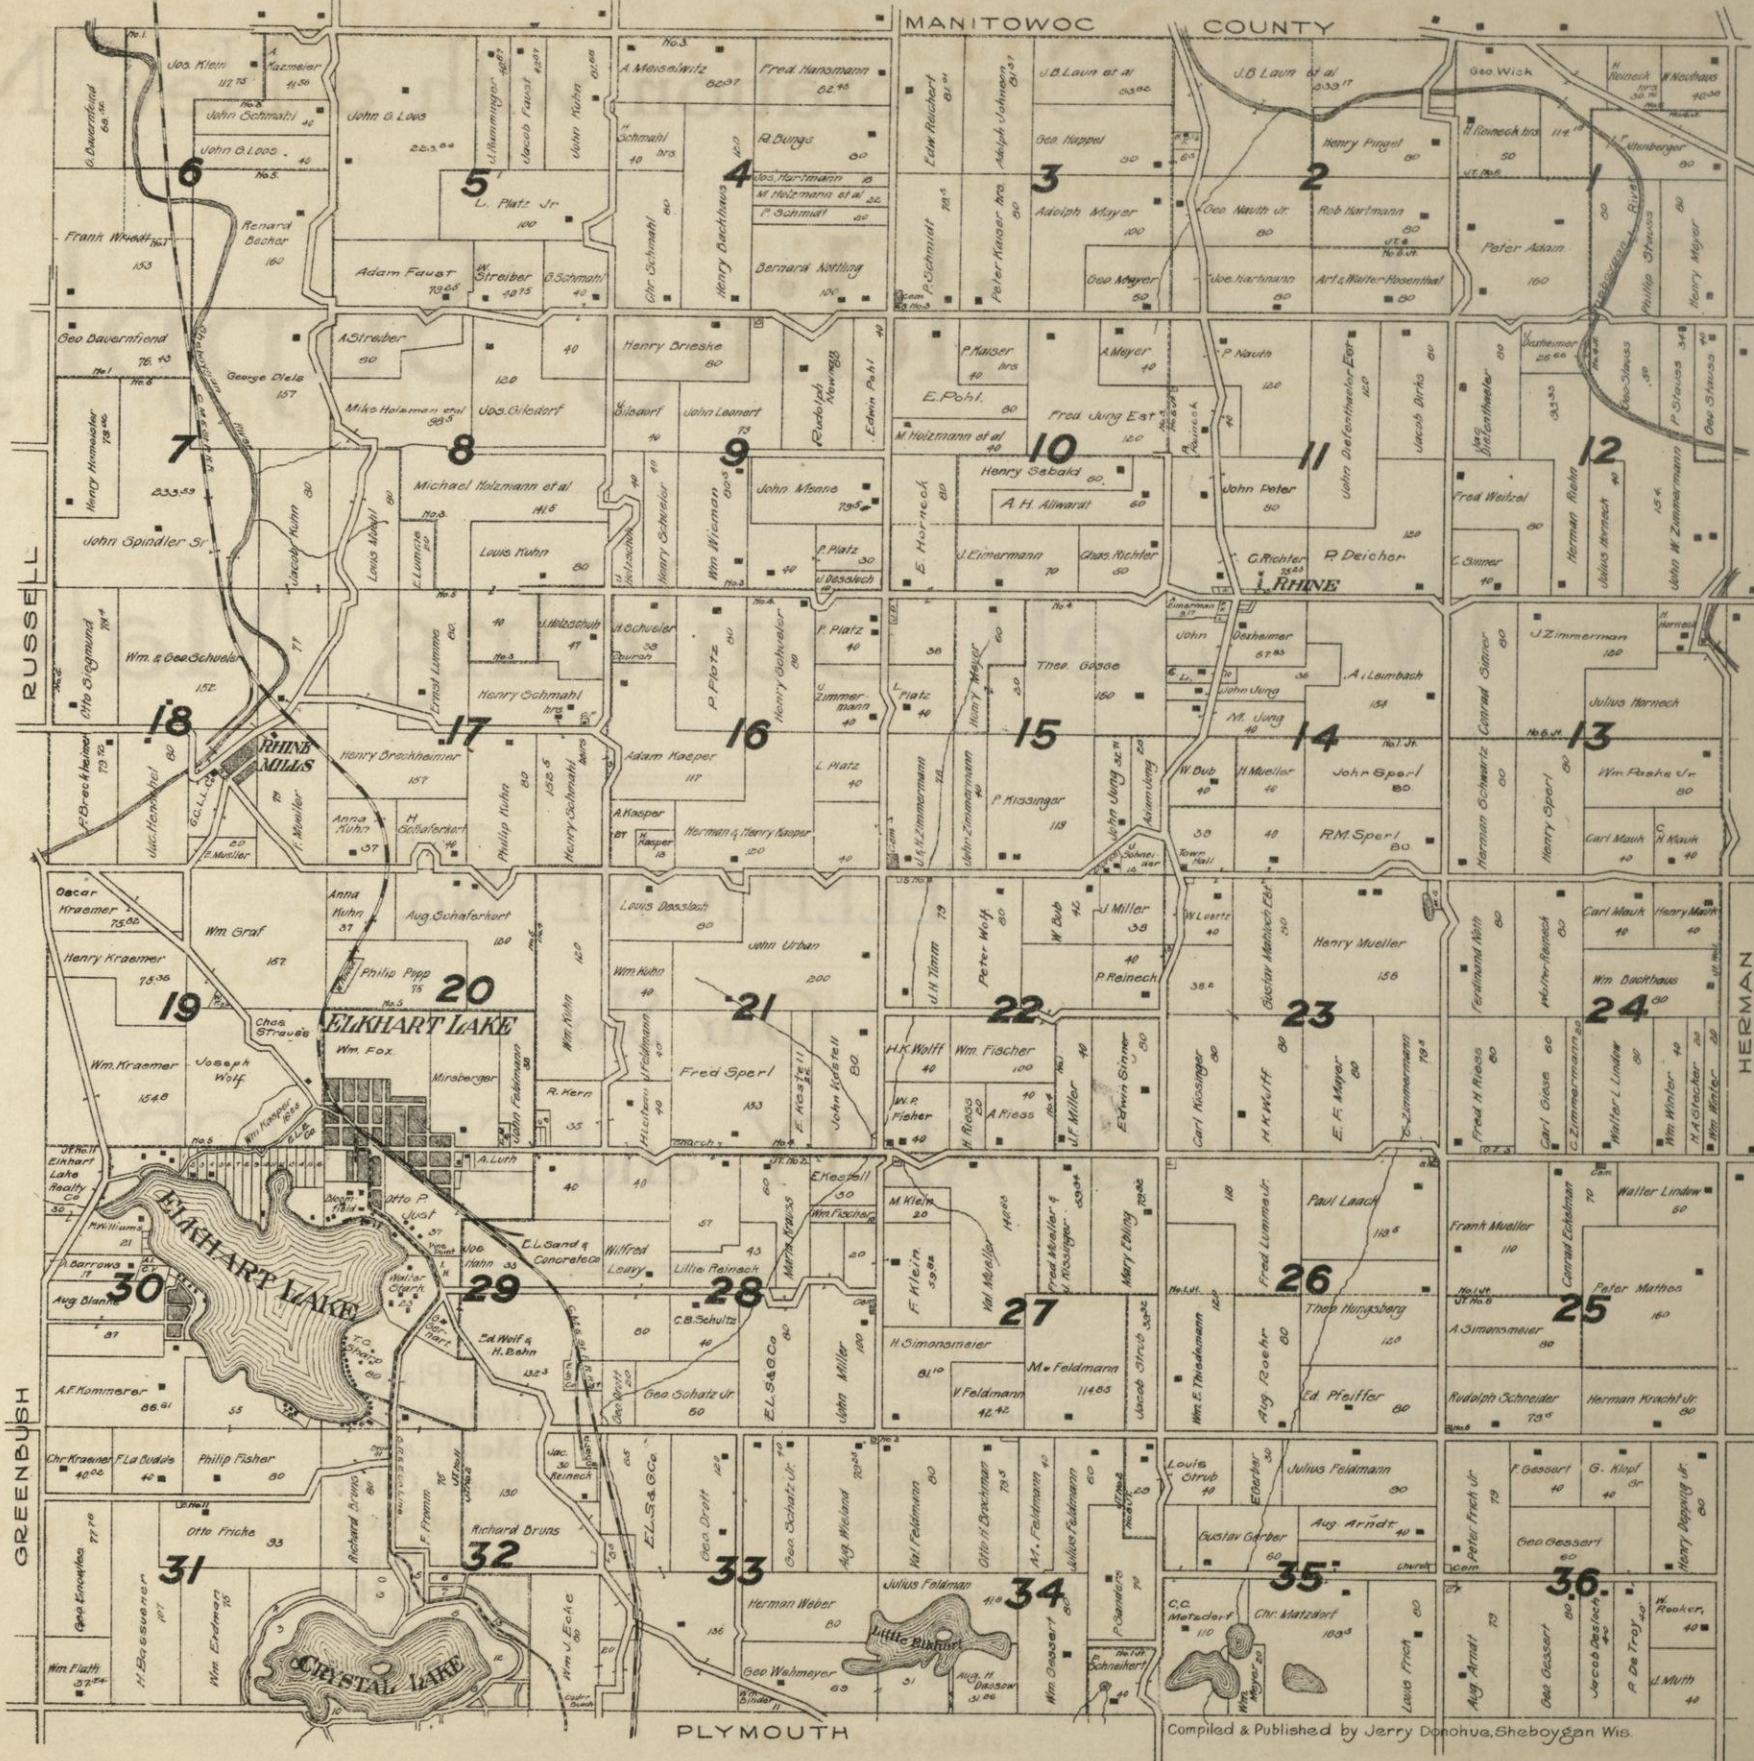

TOWN OF RHINE T. 16 N. R. 21 E.