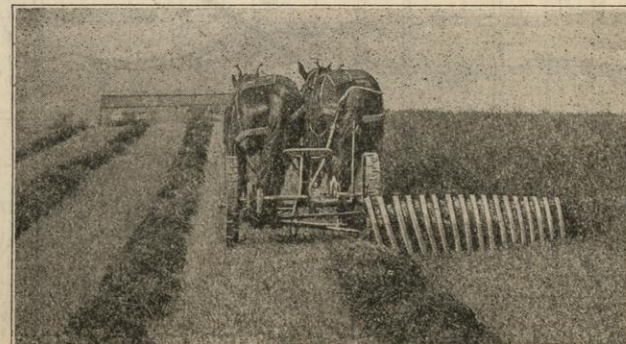

Harvesting a crop of Clover for Seed with a **BLOCKI WINDROWER**

Manufactured by the Sheboygan Mach. Co. Sheboygan, Wis.

Grain Saving Guards
Windrowers
Pea Guards
Pea Harvesters
Wisconsin
Broadcast Seeders

FACTS ABOUT SHEBOYGAN COUNTY

Sheboygan County was born December 17, 1838. An act passed by the Territorial Legislature of Wisconsin was approved organizing the County of Sheboygan. Prior to 1838 Sheboygan County was a part of Brown County and remained a part of Brown County for judicial purposes until 1846.

The Geology of the County affords many agricultural advantages. The entire county is underlaid with Niagara Limestone varying between 500 and 800 feet thick. This offers advantages, both agricultural and Industrial. Sheboygan County has just enough rainfall for successful farming, the average annual rainfall being 23 inches. Its altitude above sea level varies from 581.3, being the elevation of the surface of Lake Michigan, to 1000 feet in the western portion of the county.