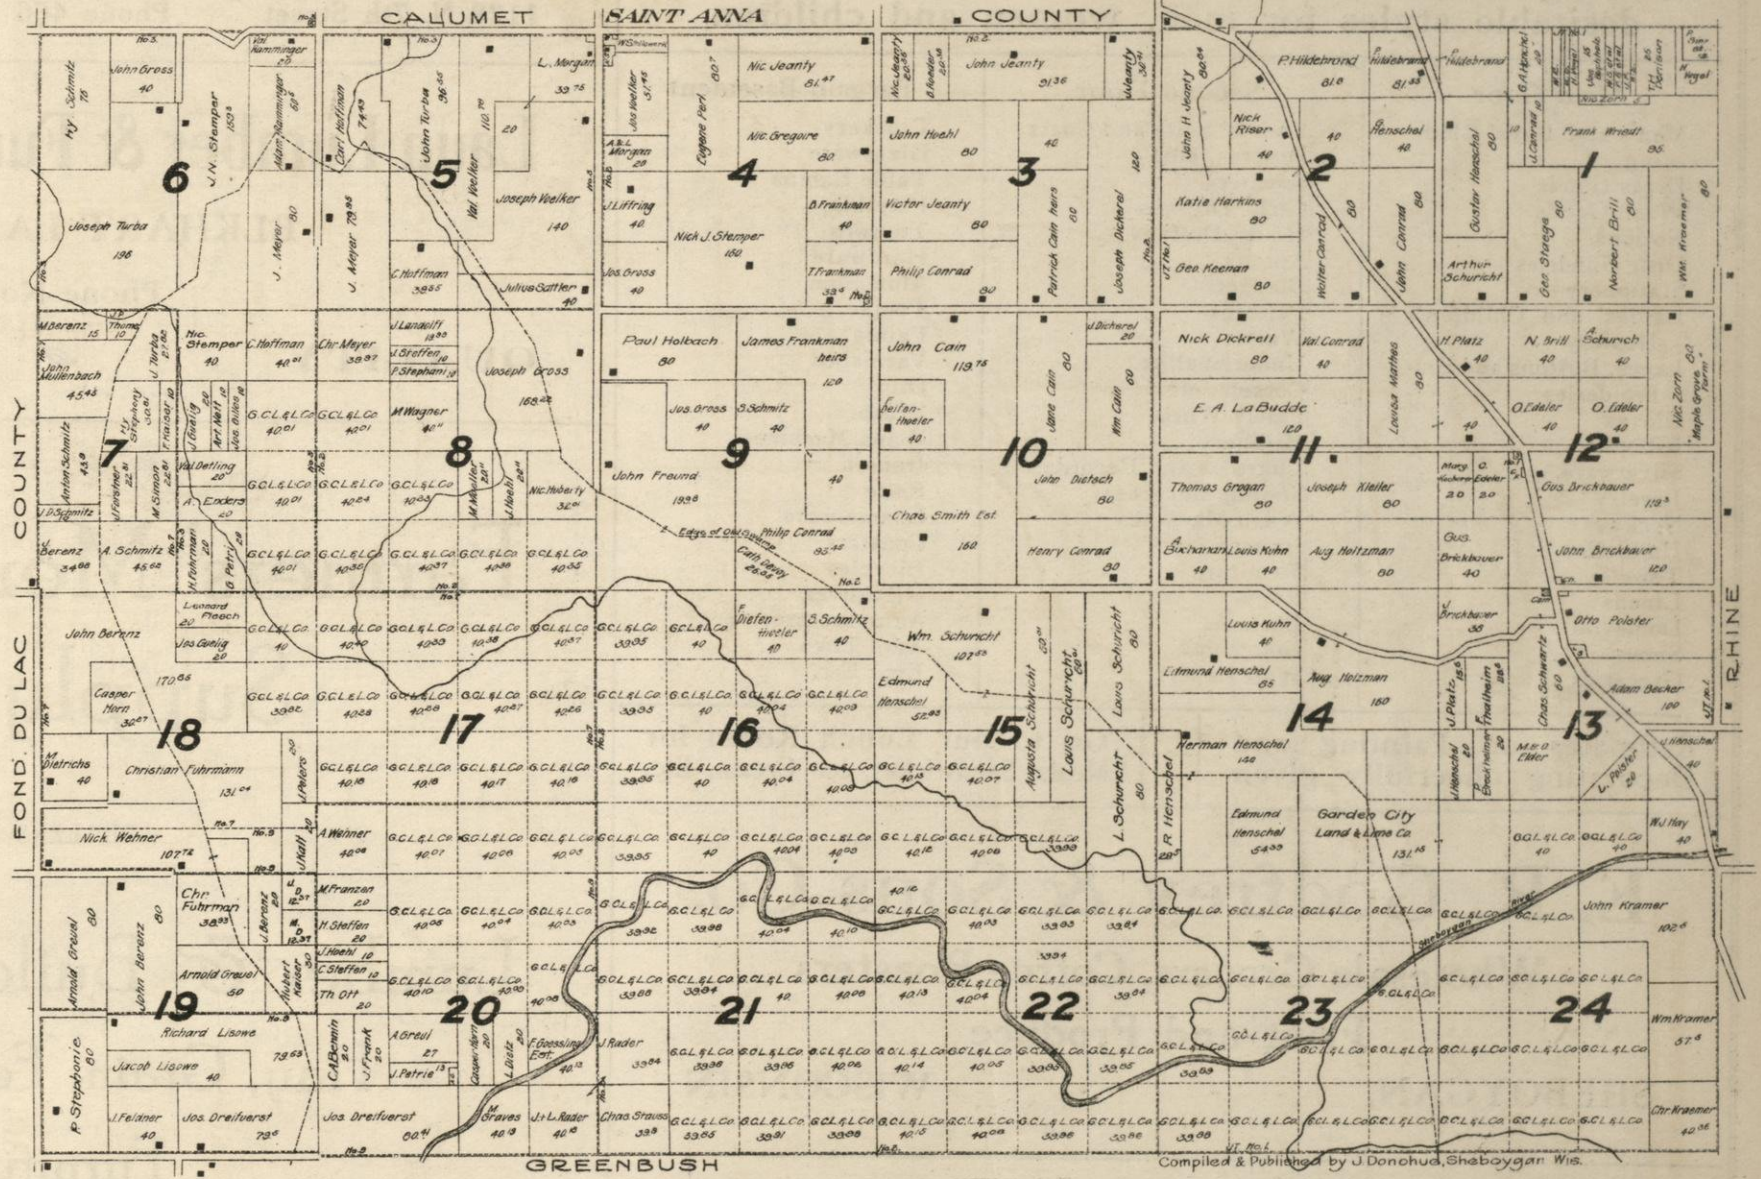

TOWN OF RUSSELL T. 16N. R. 20E.