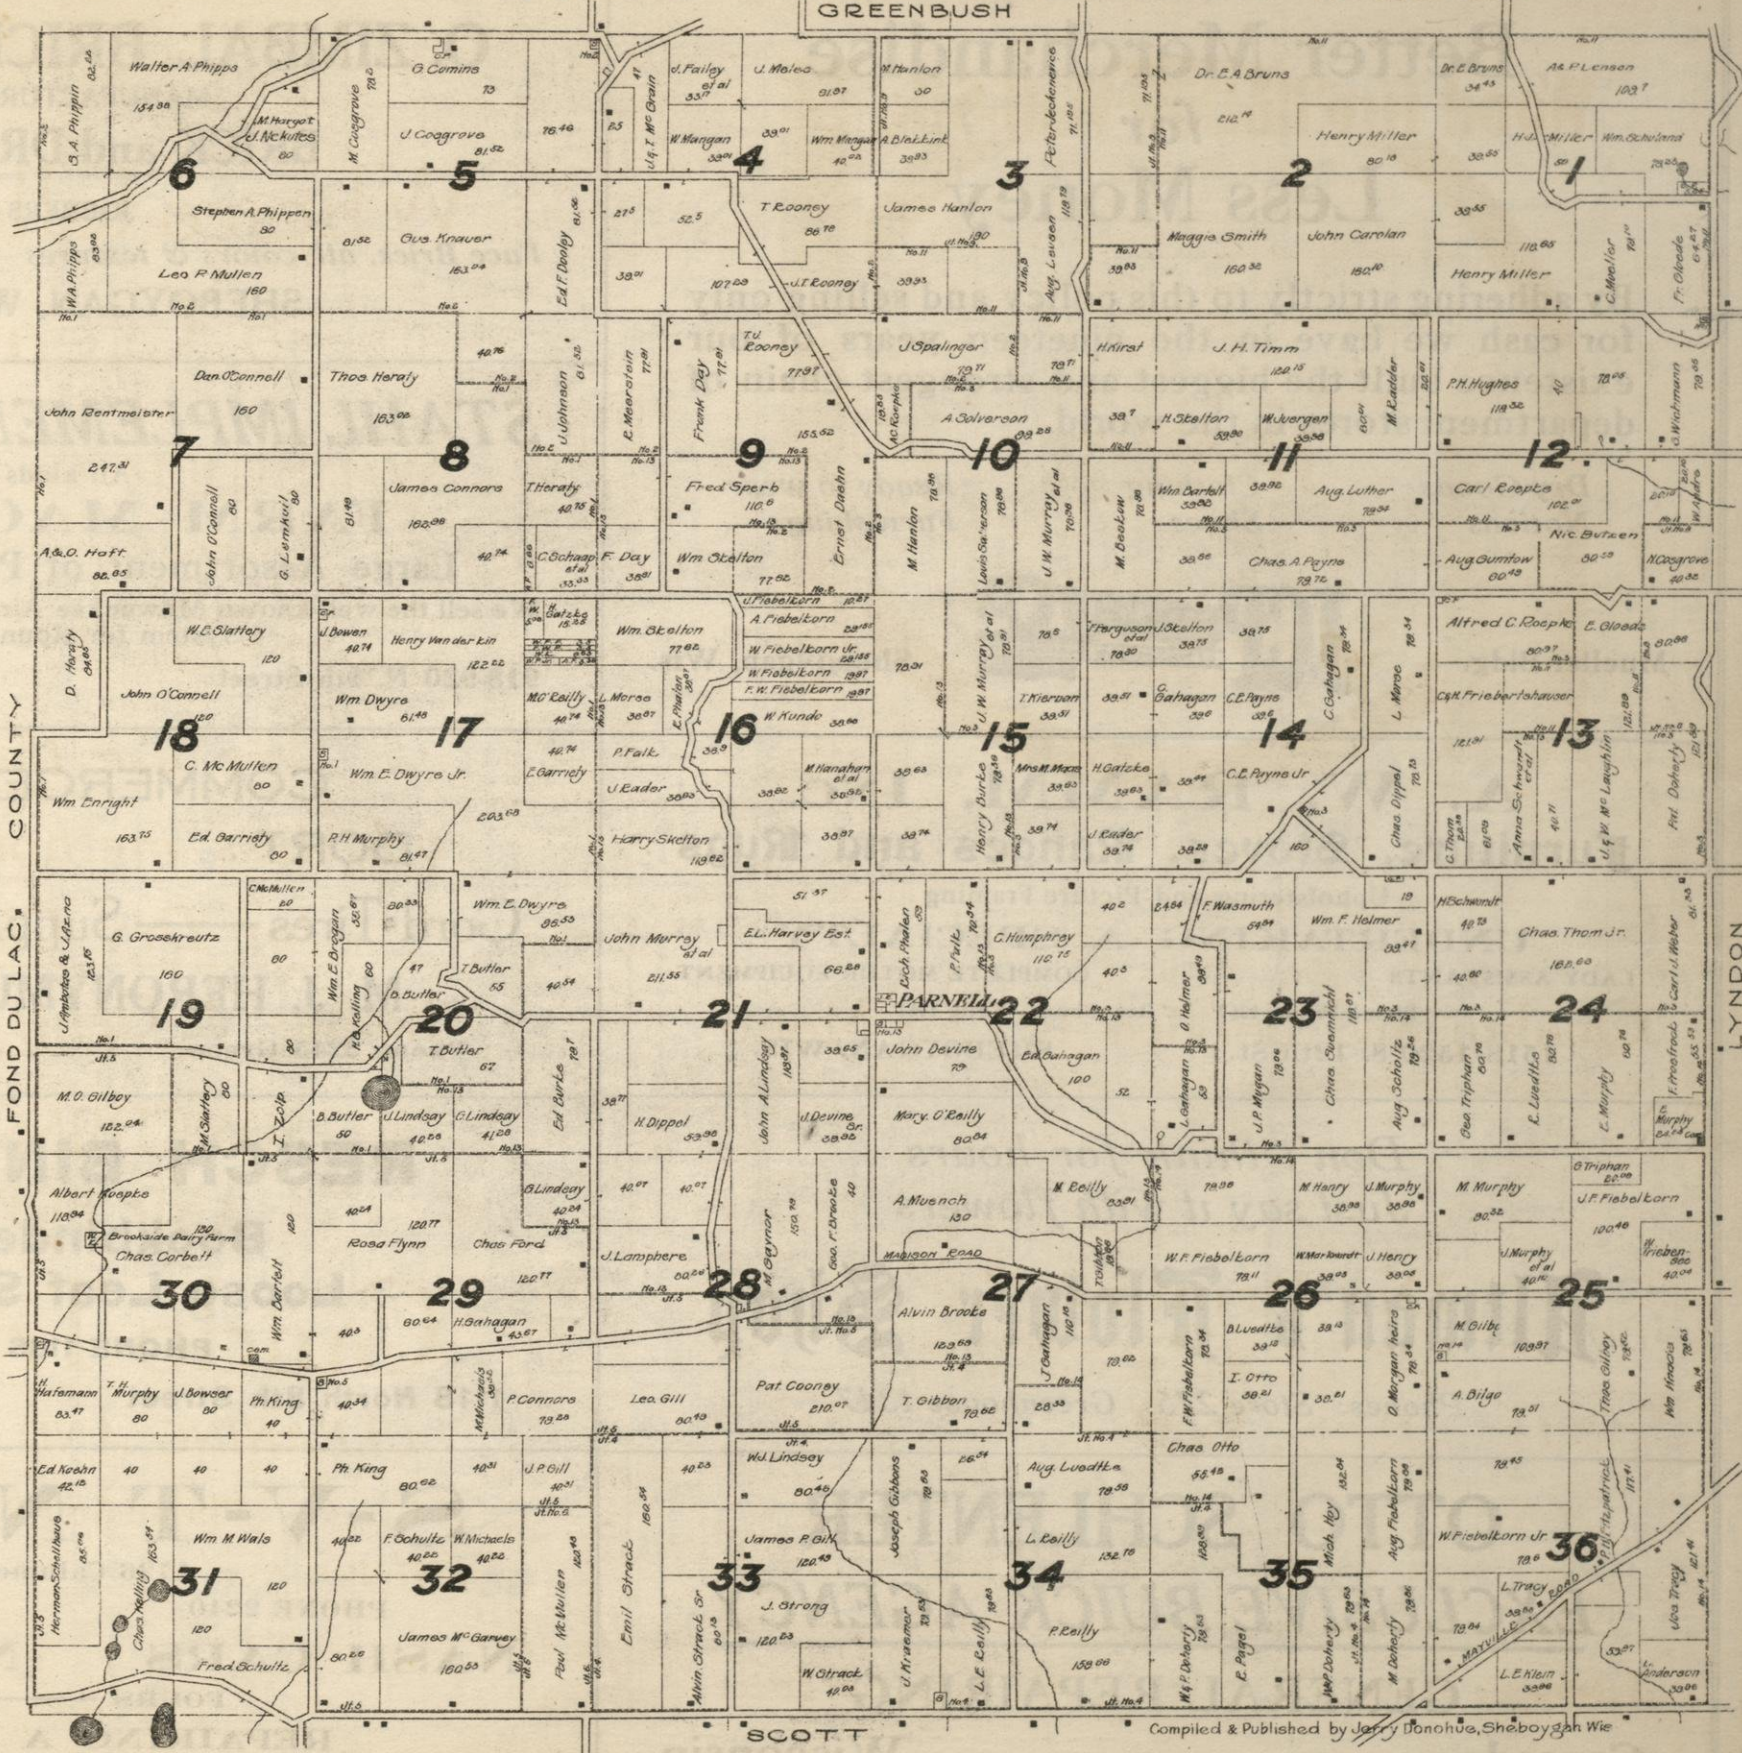

Wisconsin

Telephone White 337

902 North 8th Street

TOWN OF MITCHELL T.14N. R.20E

GREENBUSH

Better Merchandise for Less Money

By adhering strictly to this policy and selling only for cash we have in the nineteen years of our existence built the biggest and strongest chain of department stores in the world.