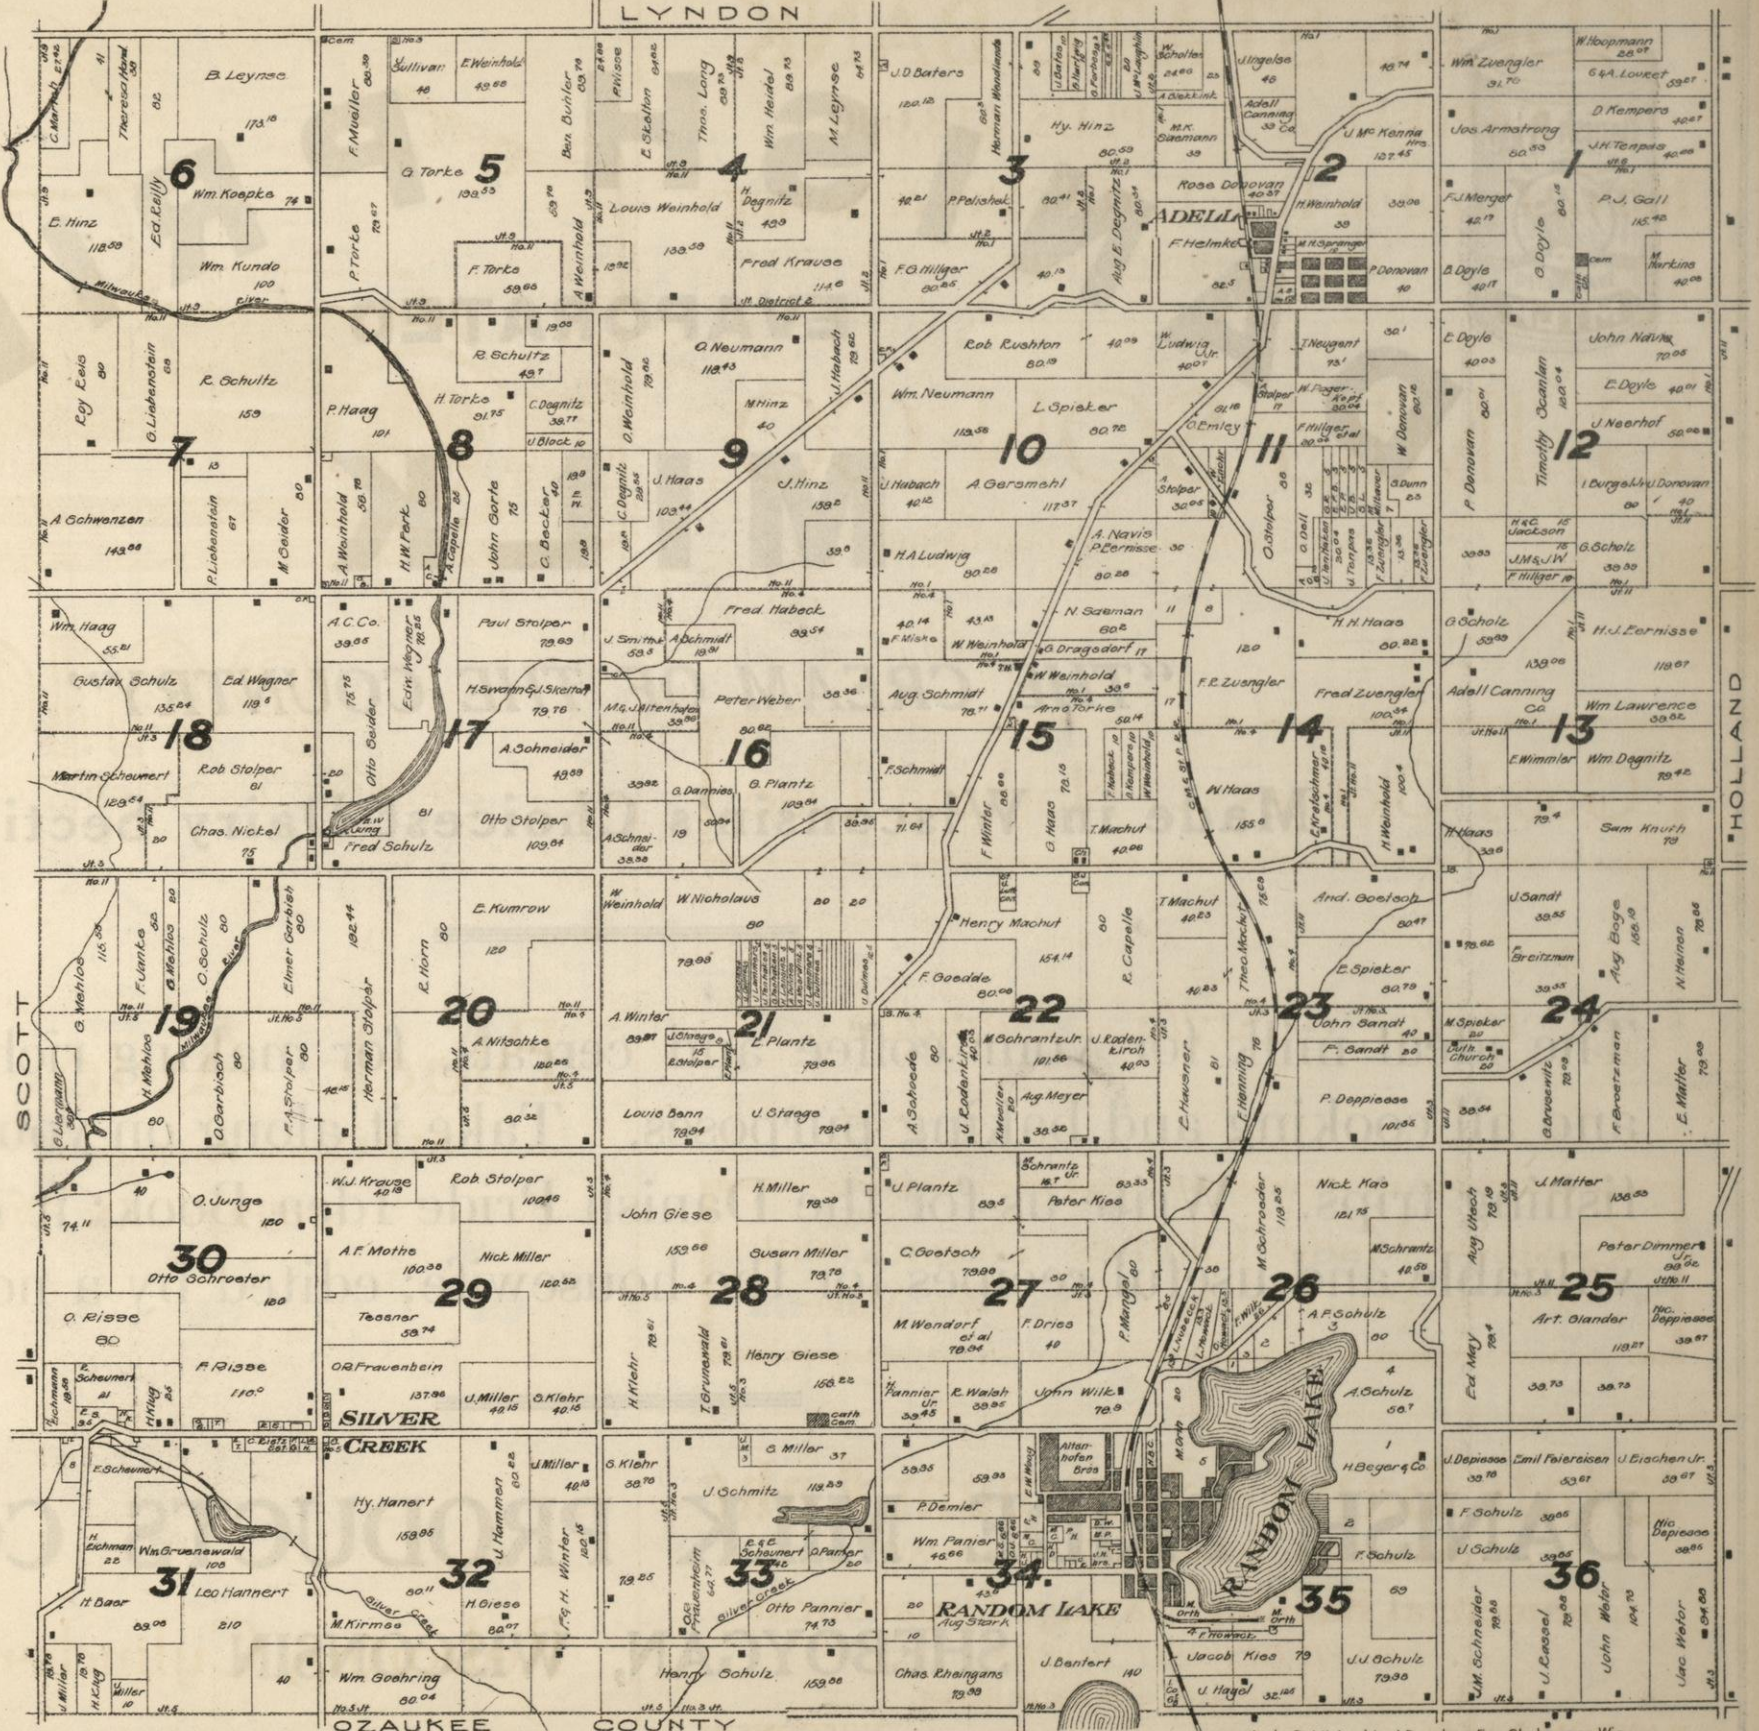

TOWN OF SHERMAN T. 13 N. R. 21 E.

LYNDON

SCOTT COUNTY

OZAUKEE COUNTY