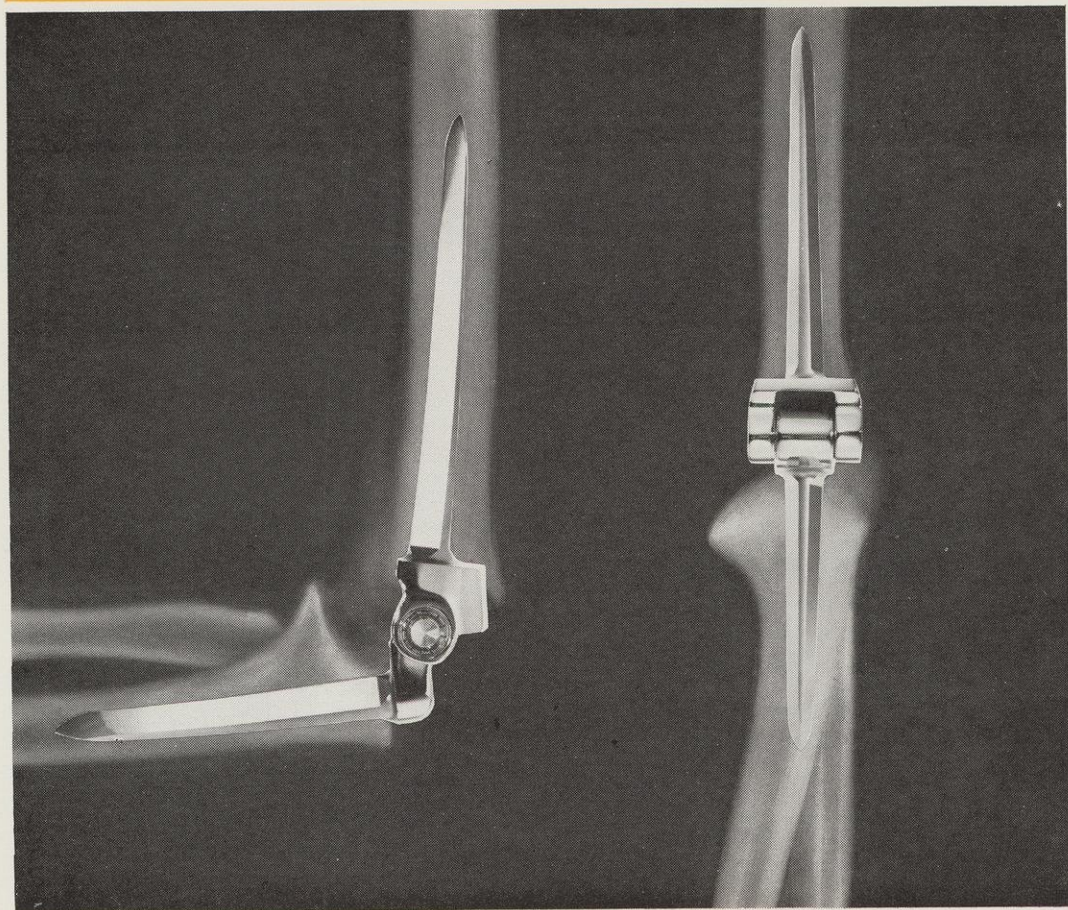

VINERTIA
(CHROME COBALT ALLOY)

ELBOW HINGE

designed by L. G. P. SHIERS, F.R.C.S.

Full details on application

DOWN BROS AND MAYER & PHELPS LIMITED
CHURCH PATH MITCHAM SURREY ENGLAND

DOWN'S SURGICAL GROUP