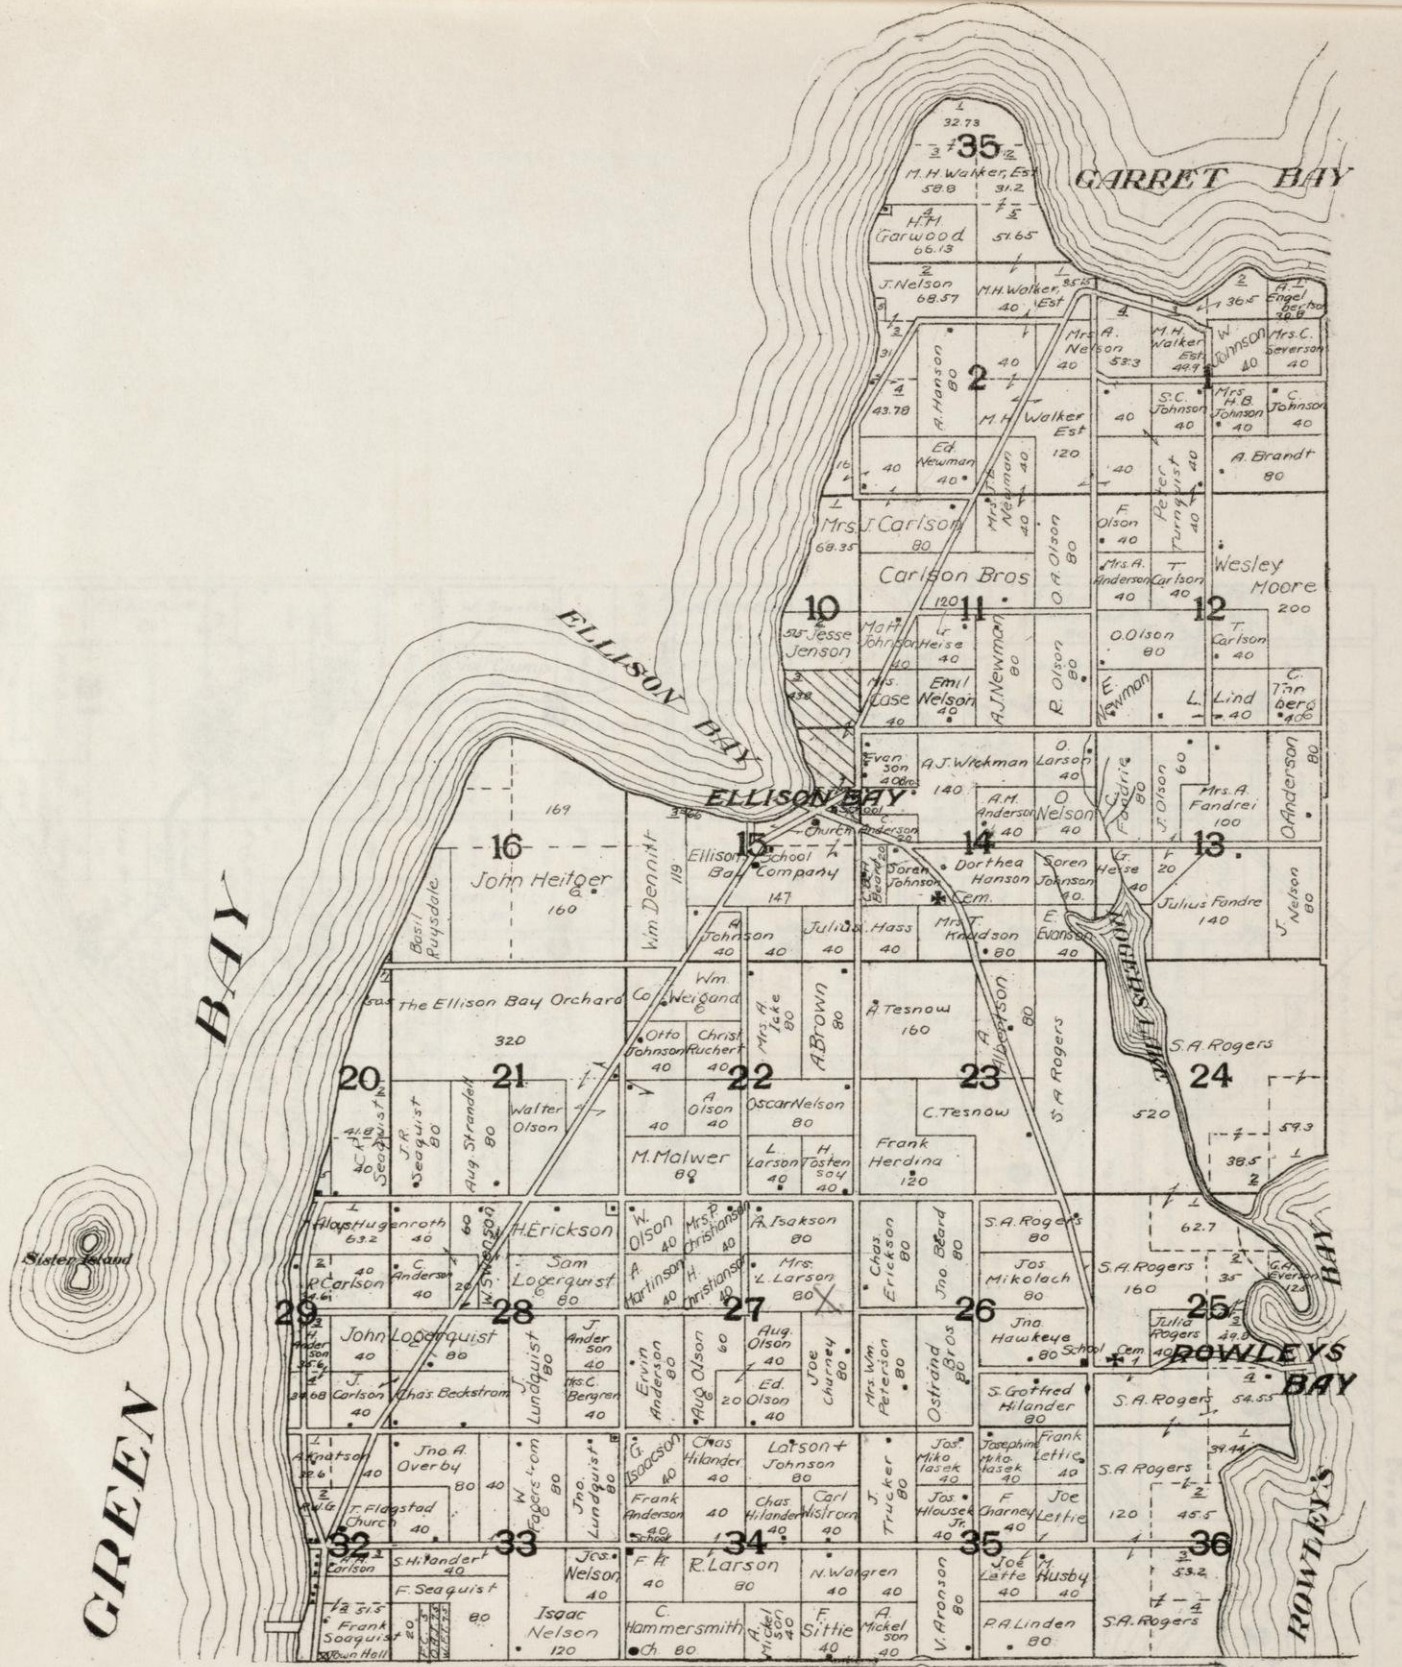

T32-38N, PART OF LIBERTY GROVE R.28E.

Dear Co WTS