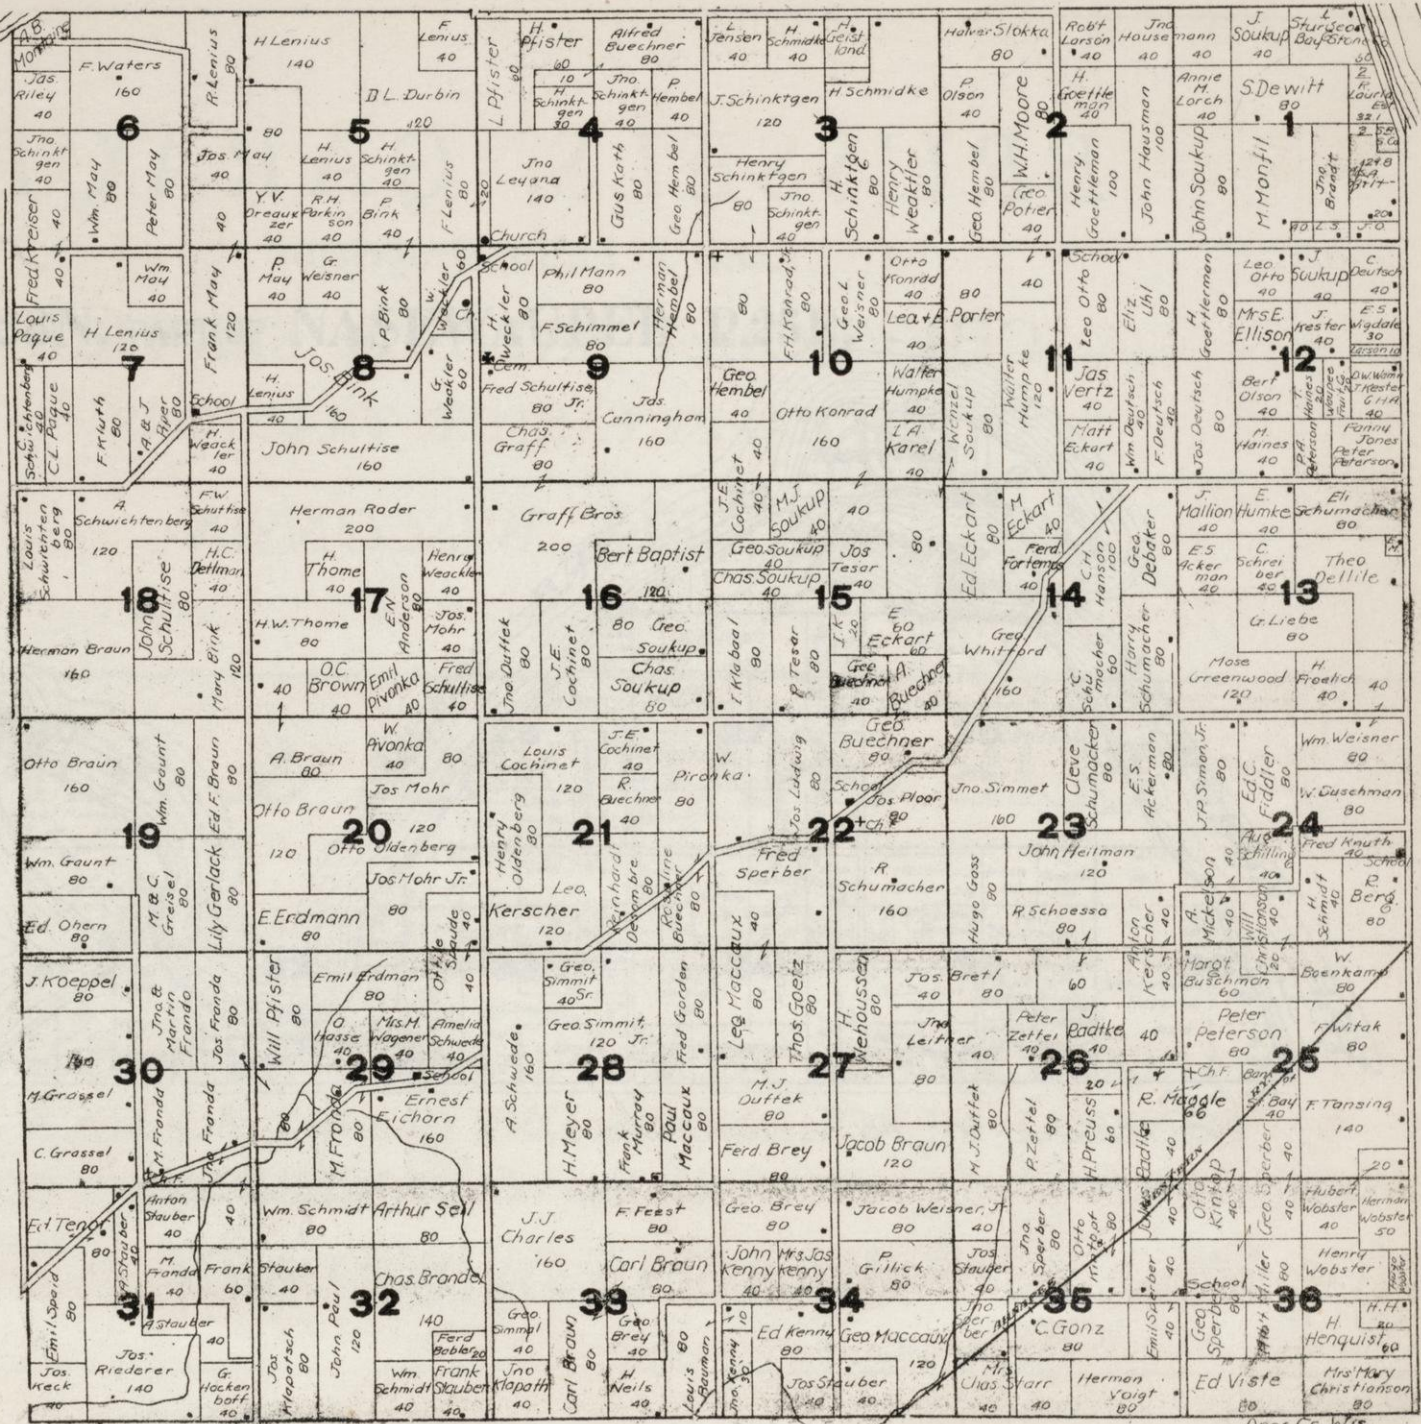

::: SERVICE MOTOR CO. :::

Joseph H. Vogel

AUTOMOBILES AND ACCESSORIES

FORESTVILLE, WISCONSIN

Address all communications to BORCHERT FARMS, Sturgeon Bay, Wis.

PART OF T.27N. NASEWAUPEE R.25E.

T.28N. PART OF NASEWAUPEE R.25E.