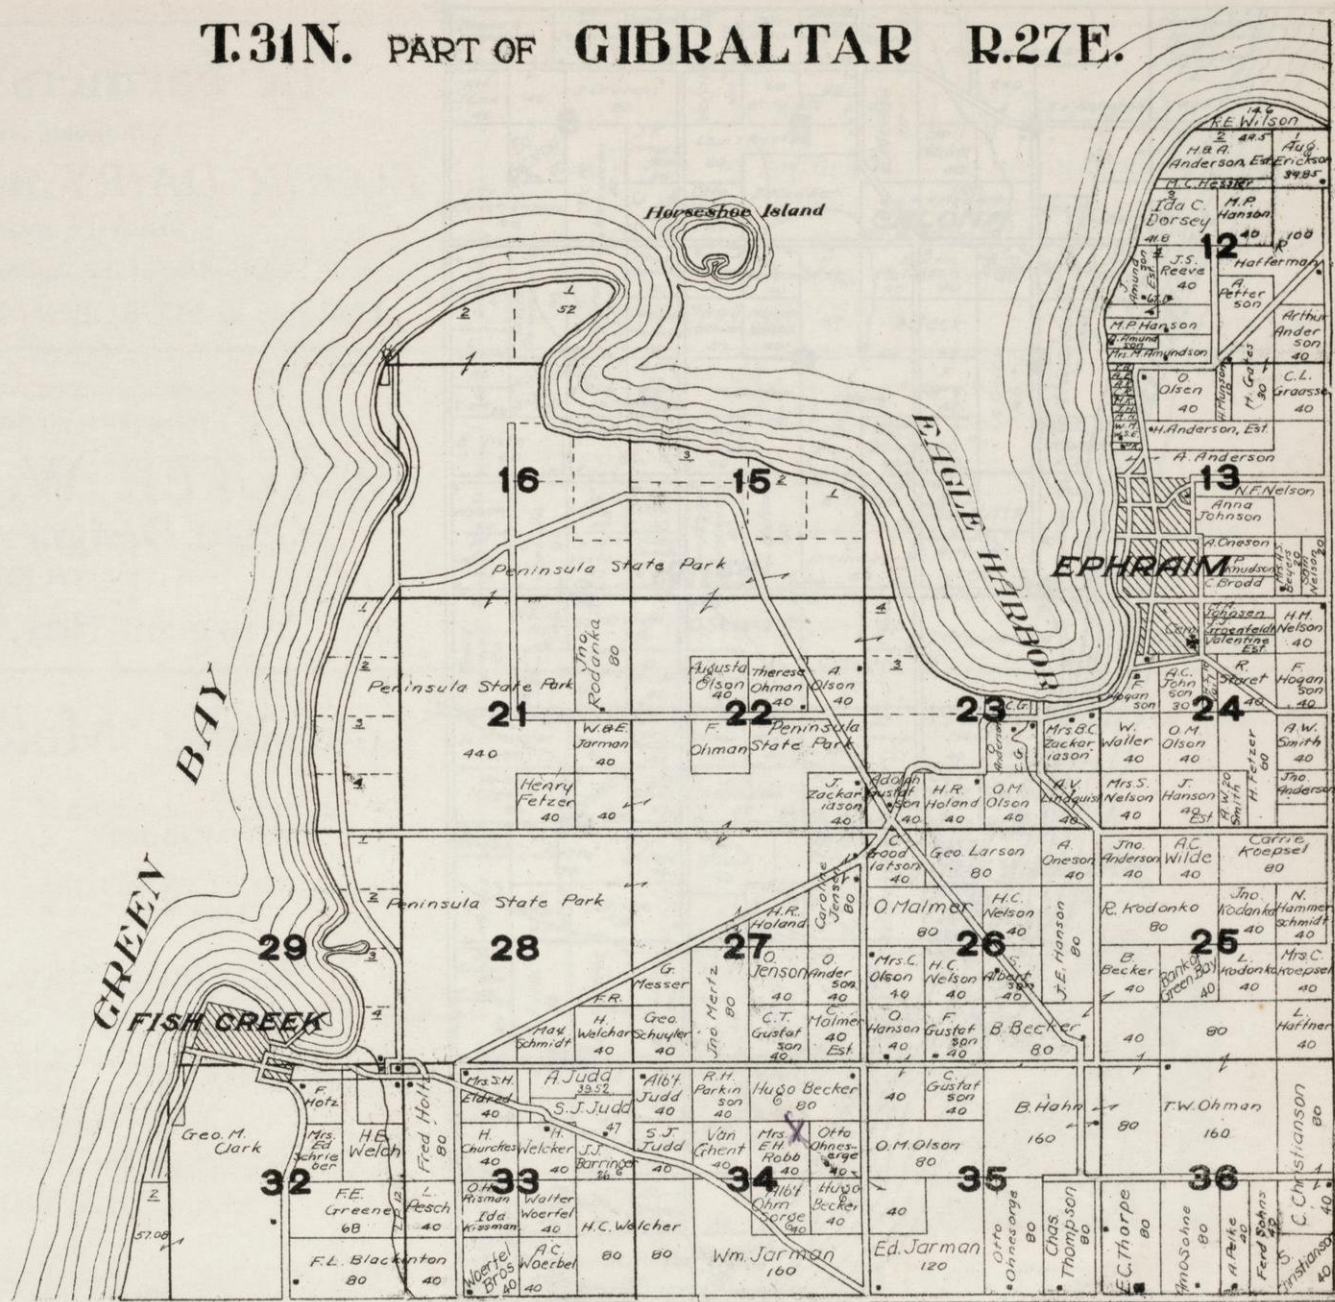

T.31N. PART OF GIBRALTAR R.27E.

35D