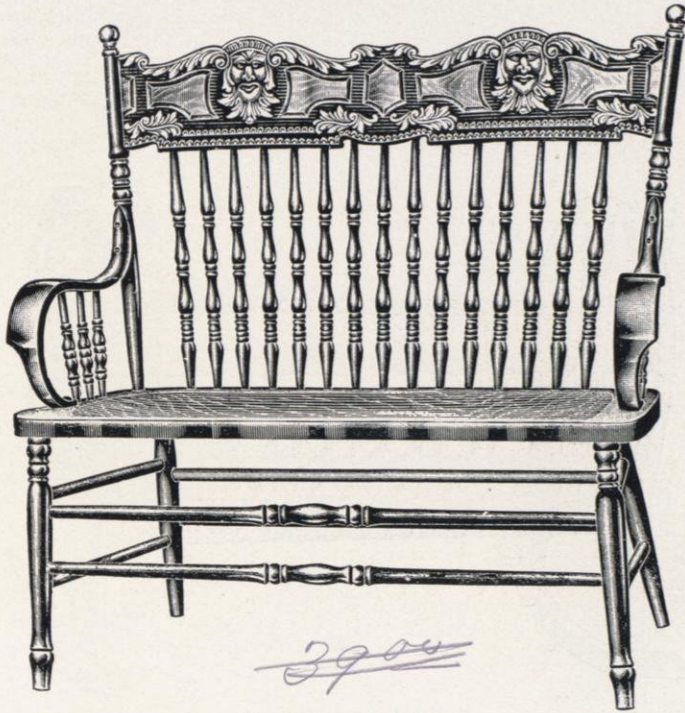

No. 281Z. Hall Settee.
RED, GREEN OR GOLDEN.

100 \$5⁰⁰ per foot

~~39.00~~

No. 825. Wood Seat.
GOLDEN ELM. GLOSS.

42.00

No. 826. Cane Seat.
GOLDEN ELM. GLOSS.

187

~~45.00~~