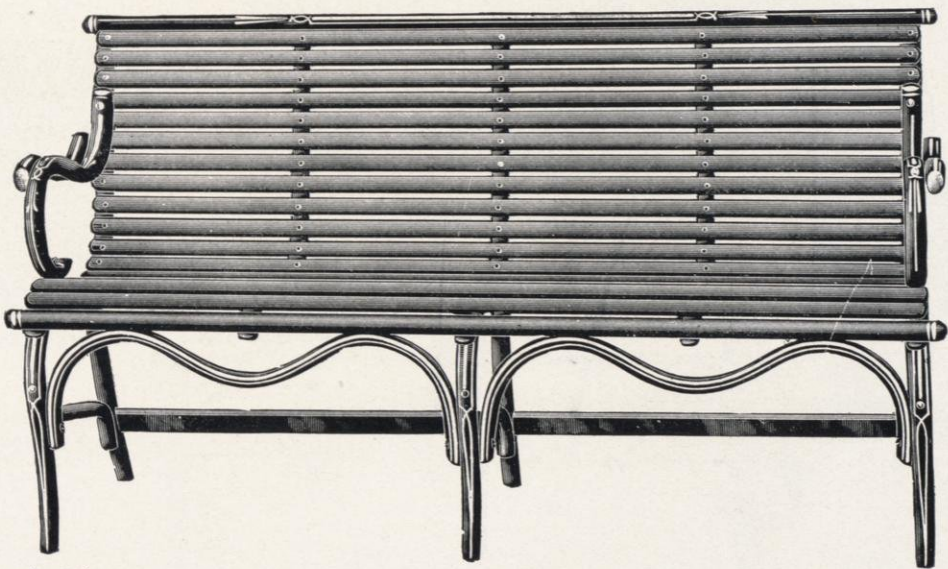

No. 338. Lawn Settee.
RED, GREEN OR GOLDEN.

✓ 4ft 3600
✓ 5" 4500
✓ 6" 4800