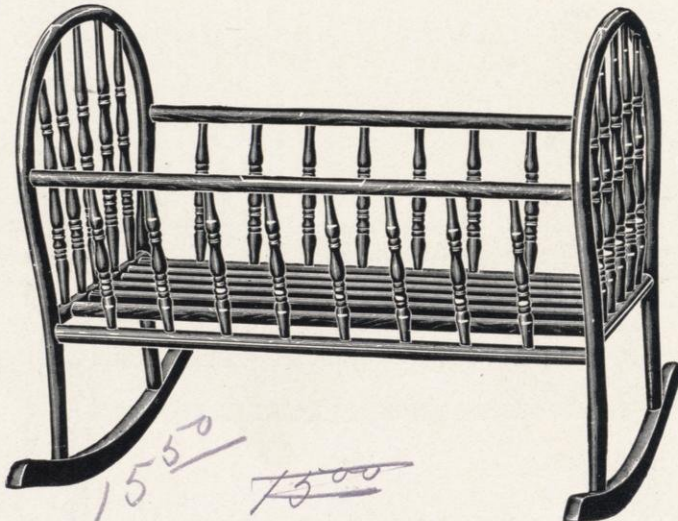

15.50   *~~15.00~~*