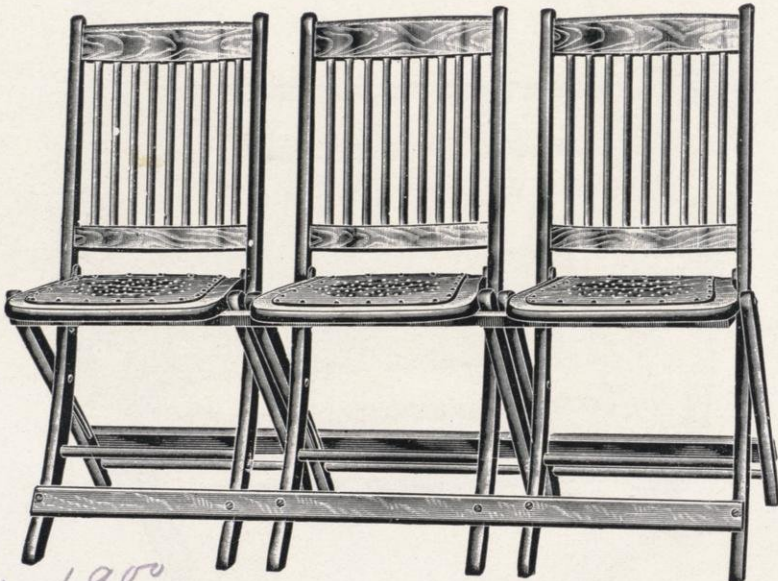

No. 414. Cradle.
GOLDEN ELM, GLOSS.

850

800

No. 208. Perforated Seat.
LIGHT OR GOLDEN.

800

No. 209. Slat Seat.
LIGHT OR GOLDEN.

850

2 seats ~~7800~~ 1900
 3 " ~~9700~~ 2850
 4 " ~~3600~~ 3800