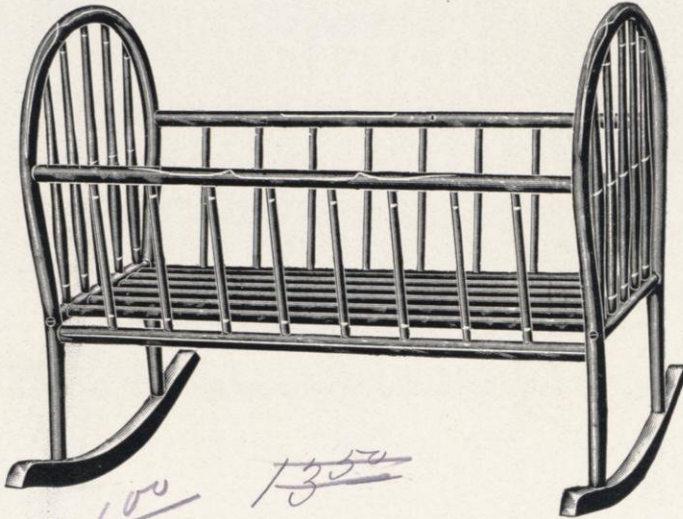

14.00   *~~13.50~~*

No. 403. Cradle.
GOLDEN ELM, GLOSS.