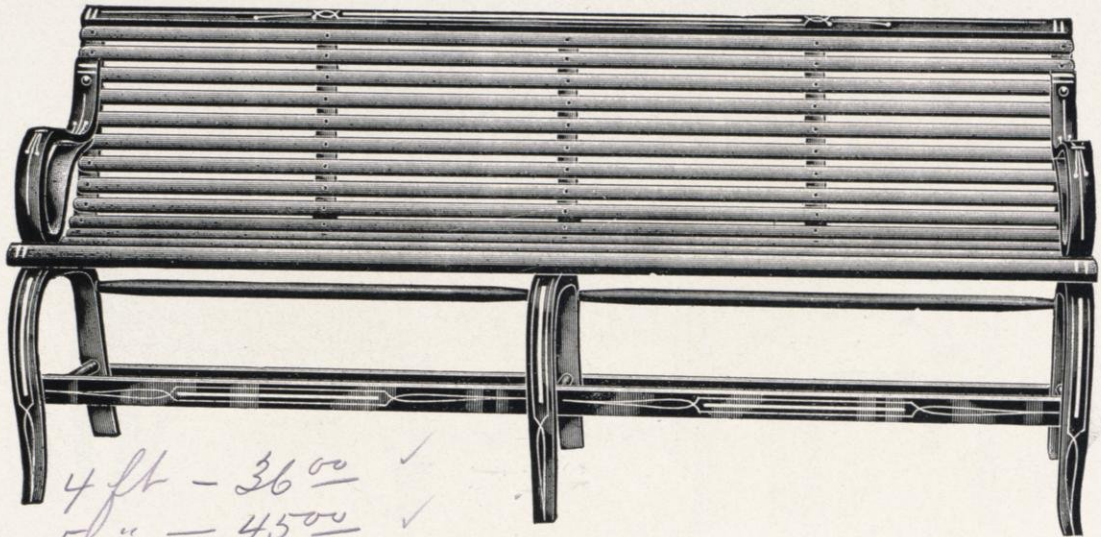

4 ft - 36⁰⁰ ✓
5 " - 45⁰⁰ ✓
6 " - 48⁰⁰ ✓
8 " - 63⁰⁰ ✓
10 " - 75⁰⁰ ✓

No. 281. Hall Settee.
RED, GREEN OR GOLDEN.