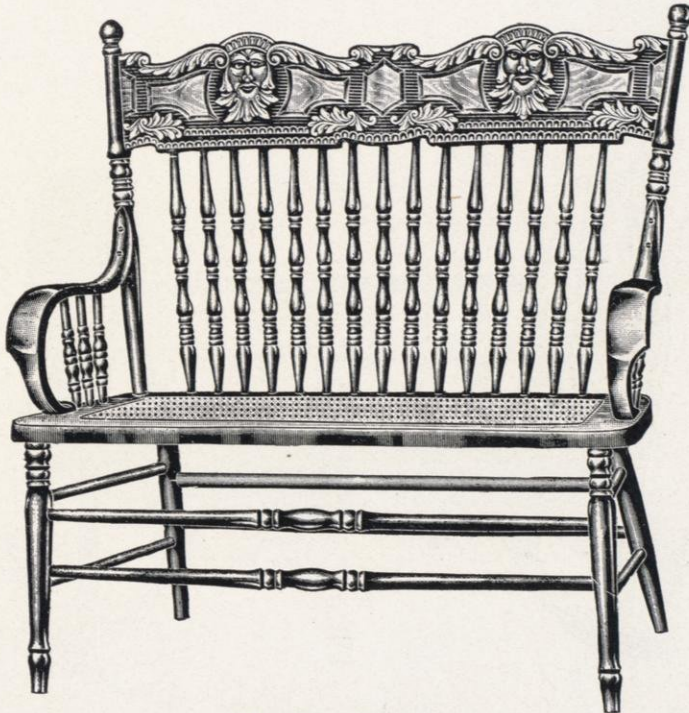

No. 281Z. Hall Settee.
RED, GREEN OR GOLDEN.

100 \$5⁰⁰ per foot

~~39.00~~

No. 825. Wood Seat.
GOLDEN ELM. GLOSS.

42.00

No. 826. Cane Seat.
GOLDEN ELM. GLOSS.

187

~~45.00~~