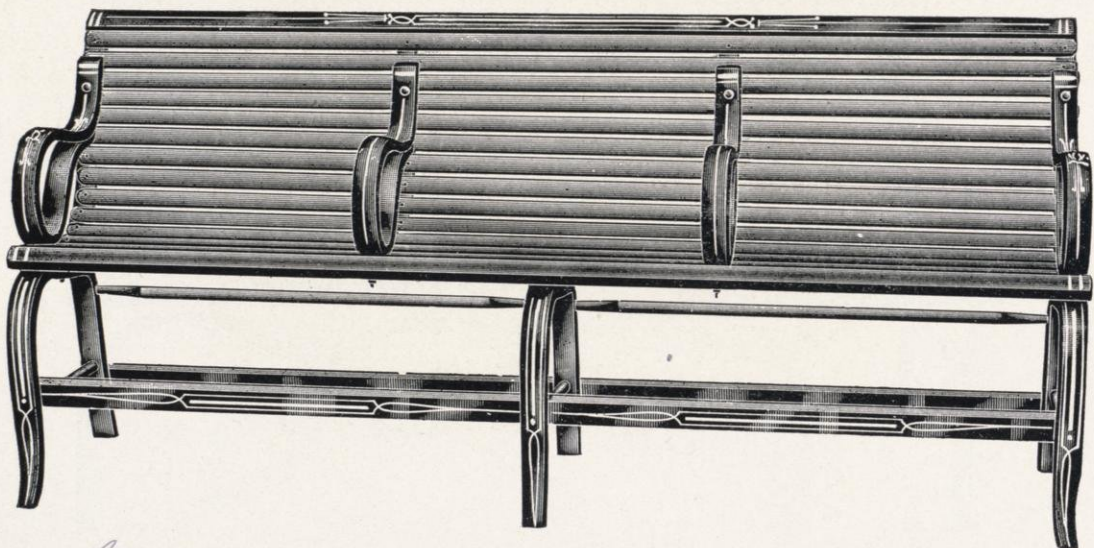

4 to 12 ft Long.

No. 281Z. Hall Settee.
RED, GREEN OR GOLDEN.

100 $5⁰⁰ per foot