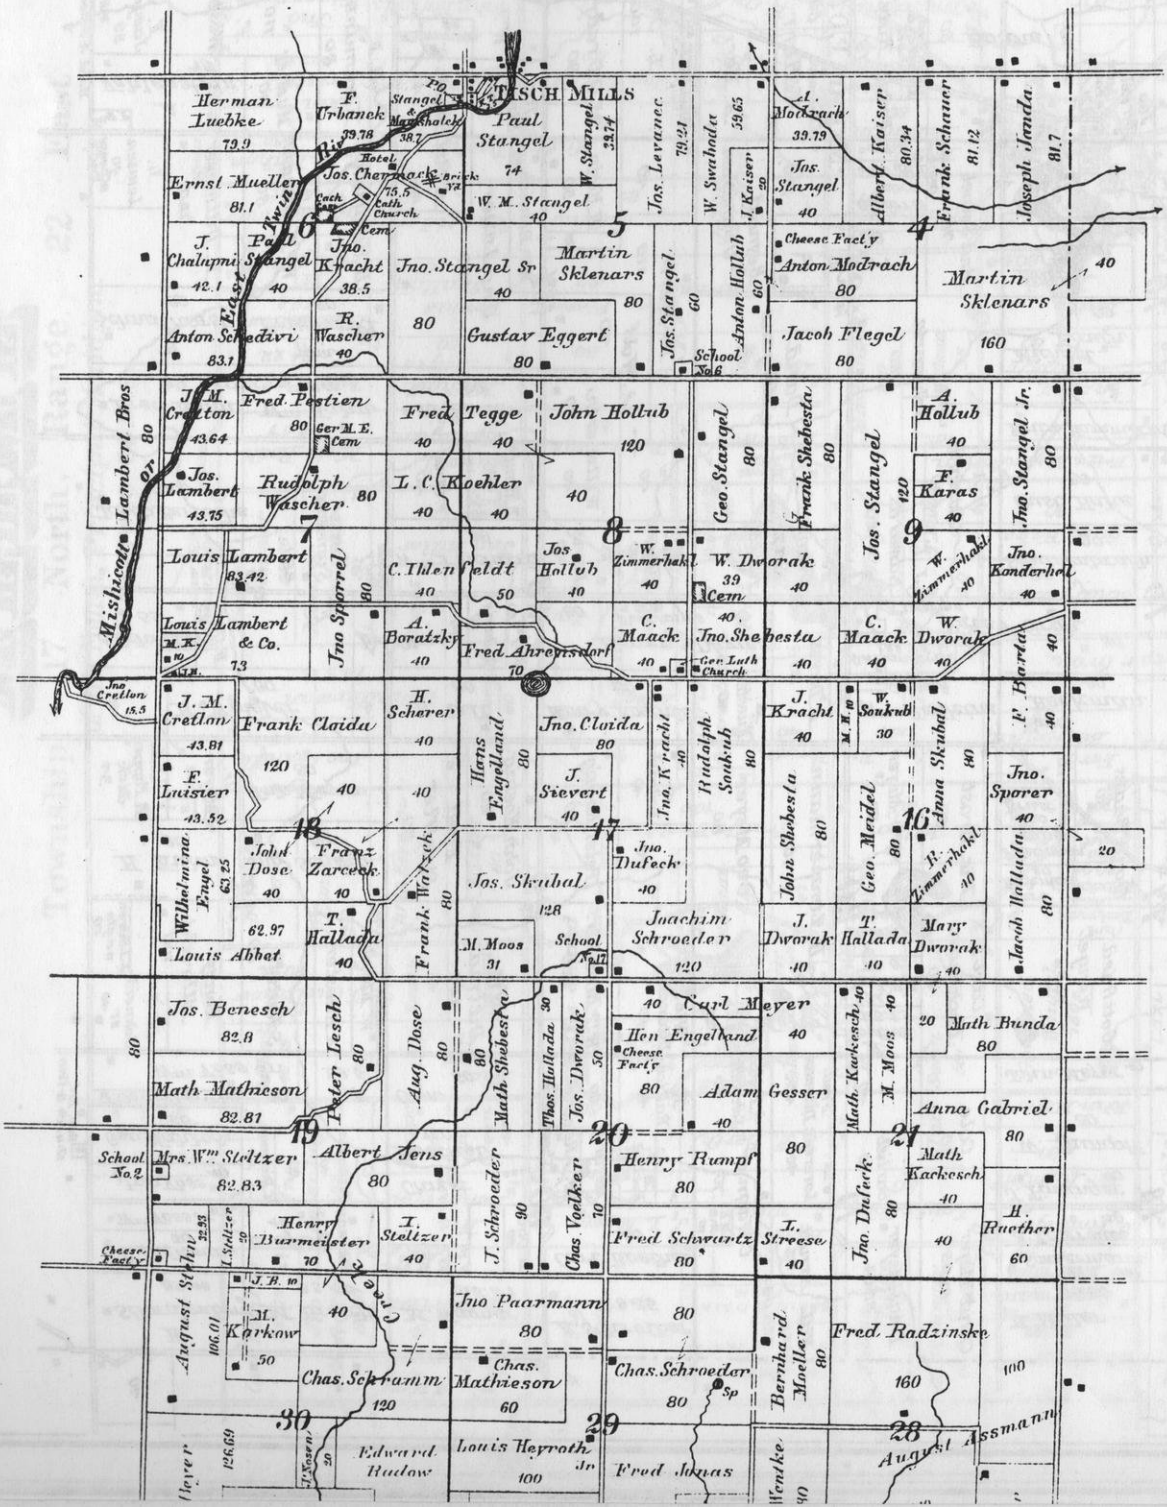

MISHICOTT

Townships 20-21 North, Range 24 East

of the Fourth Principal Meridian.

MANITOWOC CO. WIS.

Scale 2 Inches to the Mile