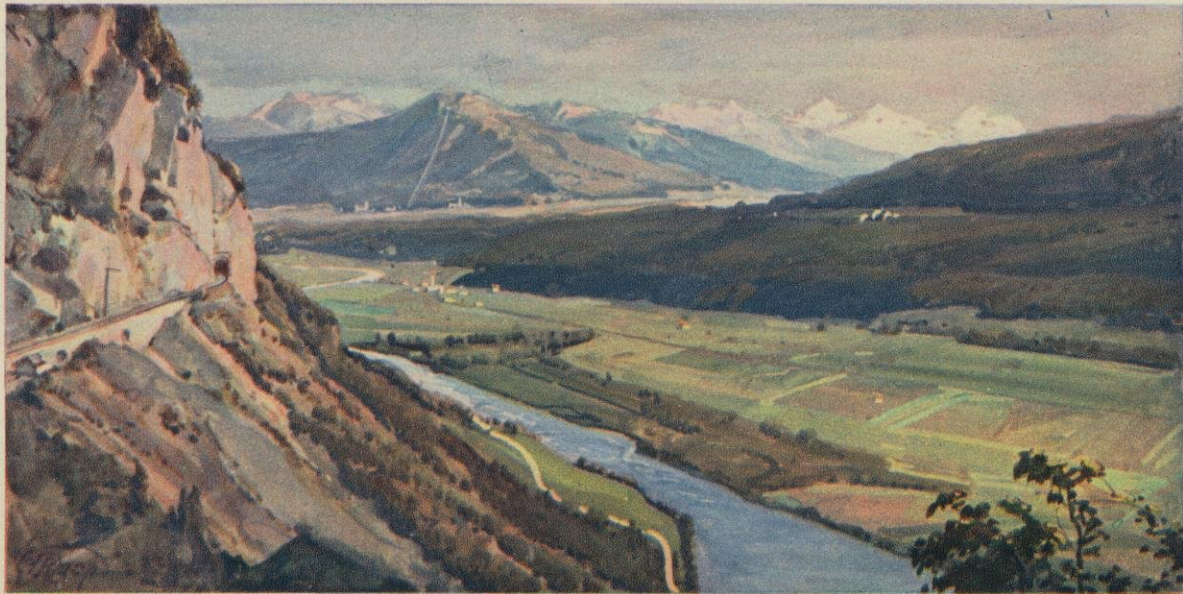

7

Glungezer 2680

Patscherkofel 2248

Tuxer Mtn.

Olperer 3480

Kraxenträger 3000

Martinswand and valley of Inn R

Two tours are available: Suspension railways to top
of Hafelekar Mtn. and Patscherkofel Mtn.