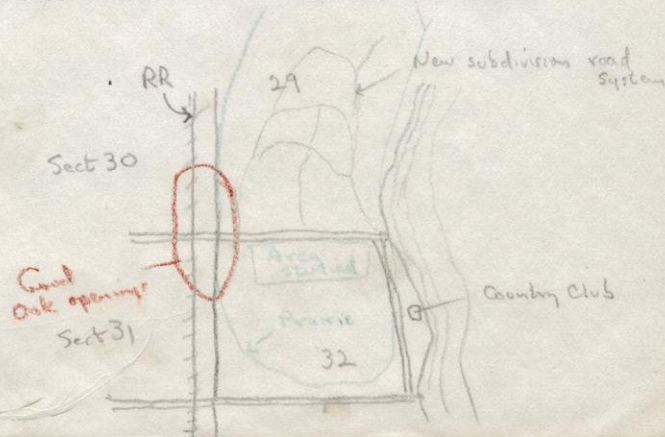

Additional species:

Helenium autumnale
Campanula aparivider
Teucrium canadense
Tuftieldia glutinosa
Solidago dridenis
Potentilla anserina

Cyperis filiculmis
Lobelia cardinalis

o Many other species