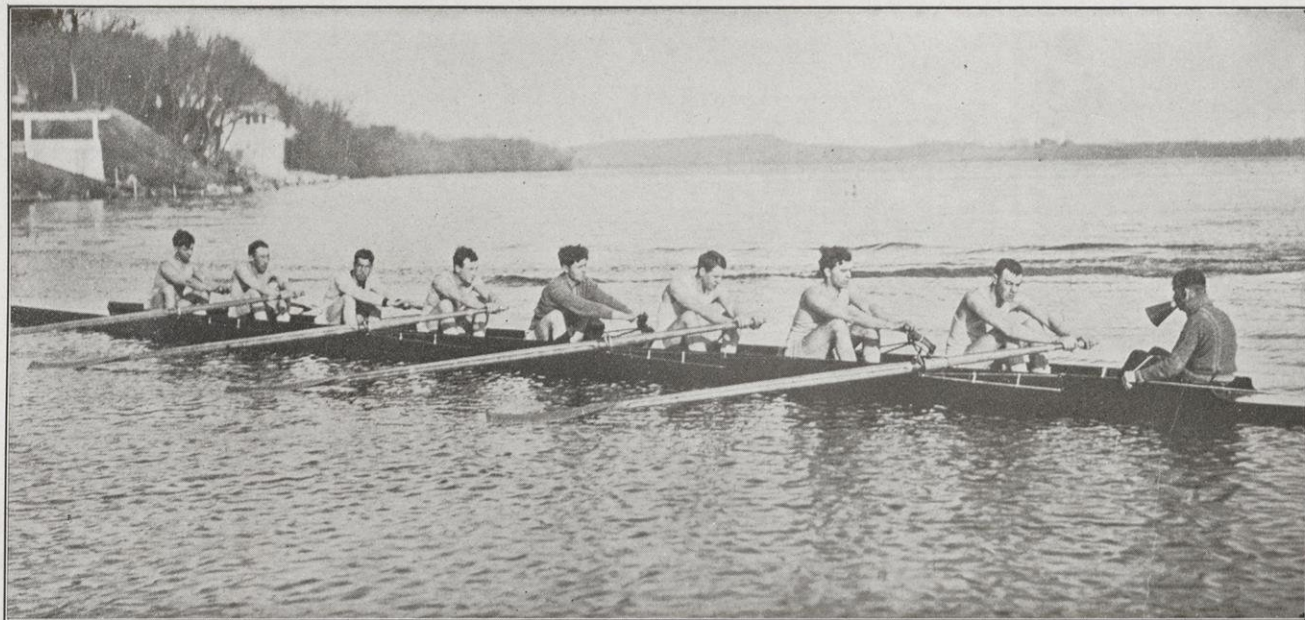

THE BIG EIGHT ATHLETIC CALENDAR

The 1909 Wisconsin Crew on Lake Mendota.

Coxwain, Richardson: Stroke, Dinet; 7, Kraatz; 6, Wilce; 5, Van Loon; 4, Hare; 3, Trane; 2, Kerr; Bow, Steinberg