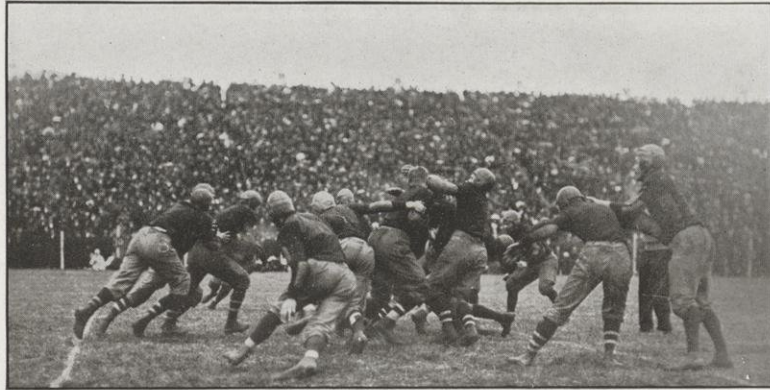

THE BIG EIGHT ATHLETIC CALENDAR

ON MARSHALL FIELD