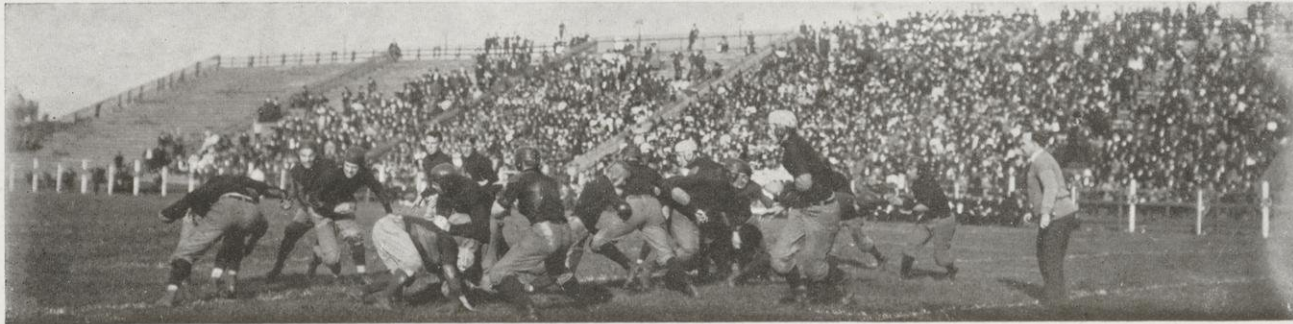

THE BIG EIGHT ATHLETIC CALENDAR

ON MARSHALL FIELD