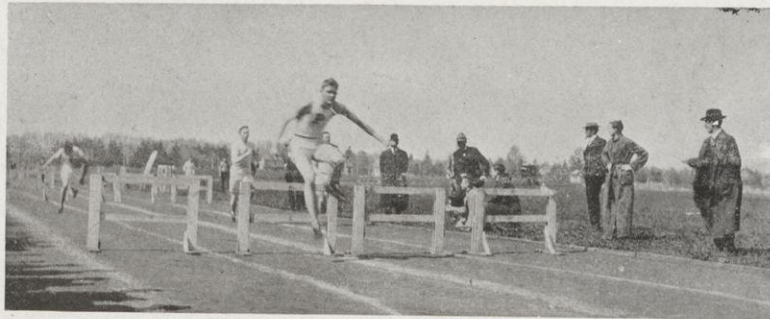

THE BIG EIGHT ATHLETIC CALENDAR

AT PURDUE

THE BIG EIGHT ATHLETIC CALENDAR

University of Chicago Track Records

100 yard dash	- - - Blair	- - - - -	:09 $\frac{1}{5}$ seconds
220 yard dash	- - - {Hogenson	- - - - -	:21 $\frac{4}{5}$ seconds ^o
	- - - {Blair	- - - - -	
	- - - {Slack	- - - - -	:22 seconds*
	- - - {Maloney	- - - - -	
440 yard run	- - - Maloney	- - - - -	:49 $\frac{1}{5}$ seconds
880 yard run	- - - Lightbody	- - - - -	1:57 seconds
Mile run	- - - Lightbody	- - - - -	4:23 seconds
Two mile run	- - - Lyon	- - - - -	9:50 seconds
120 yard hurdles	- - - Maloney	- - - - -	:15 $\frac{2}{5}$ seconds
220 yard hurdles	- - - Maloney	- - - - -	:24 $\frac{4}{5}$ seconds ^o
	- - - Merriam	- - - - -	:25 $\frac{2}{5}$ seconds*
Shot put	- - - Maxwell	- - - - -	42 ft. 9 in.
Hammer throw	- - - Parry	- - - - -	161 ft. 11 $\frac{1}{2}$ in.
High jump	- - - Schommer	- - - - -	6 ft. 1 $\frac{1}{4}$ in.
Broao jump	- - - Friend	- - - - -	23 ft. $\frac{3}{4}$ in.
Discus	- - - Parry	- - - - -	135 ft. 6 in.
Pole Vault	- - - Jacobs	- - - - -	12 ft. 4 $\frac{1}{2}$ in.
^o Straight		*Turn	