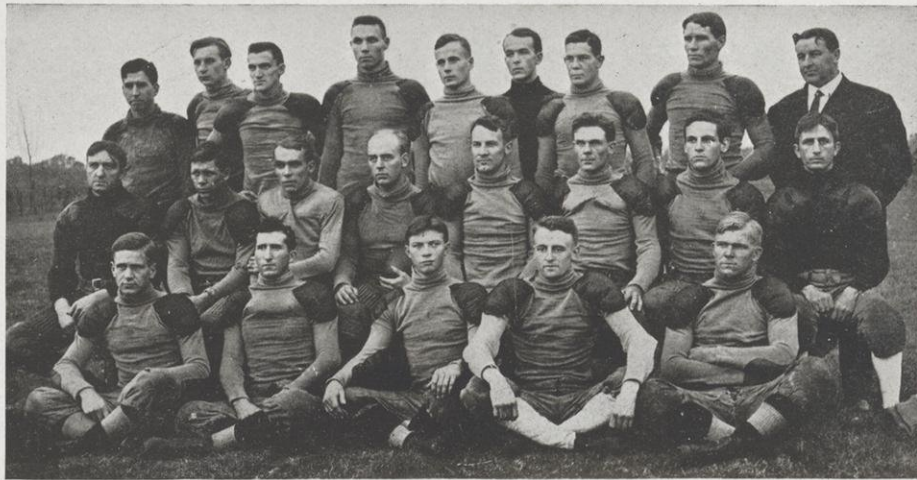

THE BIG EIGHT ATHLETIC CALENDAR

NORTHWESTERN UNIVERSITY FOOTBALL SQUAD 1909