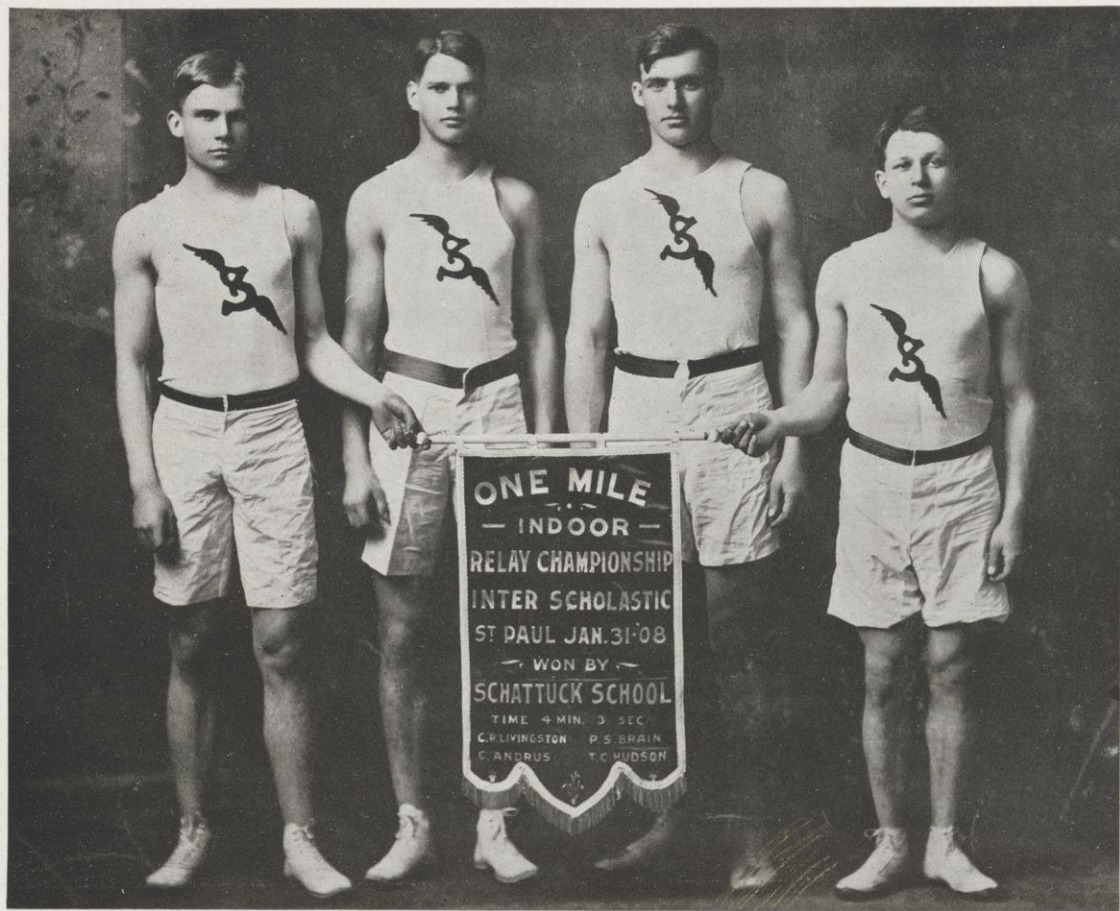

SCHATTUCK SCHOOL RELAY TEAM 1909