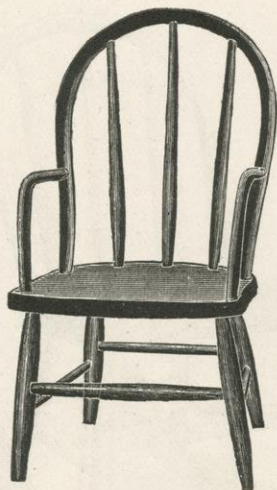

No. 105.

Mayflower Chair.

A correct fac-simile of the Chair occupied by the first Governor of the
Plymouth Colony.

Seat, 11x11; Height of Back, 24 inches.

Finish, Light.

No. 106.

Mayflower Rocker.

No. 120.

Mayflower Chair.

Perforated Seat and Back.

A correct fac-simile of the Chair occupied by the First Governor
of the Plymouth Colony.

No. 121.

Mayflower Rocker.

No. 104.

Child's Carpet Rocker.

Seat 12x12; Back, 26 inches high; Arms, 5 inches above Seat.

Finish, Light, Dark or Antique.

No. 90.

No. 91.

No. 90.

Kindergarten Chair.

Finish, Light or Red.

No. 91.

Kindergarten Rocker. 13 inch Seat.

Finish, Light or Red.

No. 107½.

No. 107.

No. 107½.

Child's Chair.

Size of Seat, 12½ inches; Height of back, 24 inches.

Arms above Seat, 6 inches.

Finish, Light or Red.