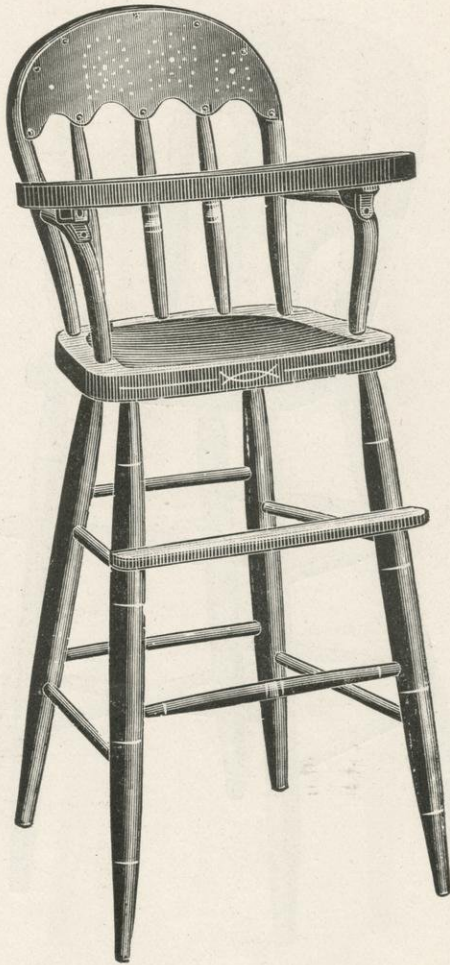

Child's Nursery. Seat, 12½ inches; Height of Back, 24 inches.

Finish, Light or Red.

No. 95.

Finish, Light, Dark or Red.

No. 97.

Finish, Light, Dark or Red.

No. 96.

Finish, Light, Dark or Red.

No. 98.

Child's High Chair.

Finish, Light, Dark or Red.

No. 77.

Child's High Chair.
Swing Table, Wood Seat.
Finish, Light or Antique.

No. 78.

Child's High Chair.

Cane Seat, Swing Table, Bent Legs.

Finish, Light or Antique.

No. 78.

Table Lifted Up.

No. 75.

Child's High Chair.

Wook Seat.

Finish, Light or Antique.

No. 74.

Child's High Chair.

Wood Seat.

Finish, Light or Antique.

No. 61.

Bent Leg Rotary Office Stool.

Finish, Antique.

No. 60.

Wood Seat Rotary Office.