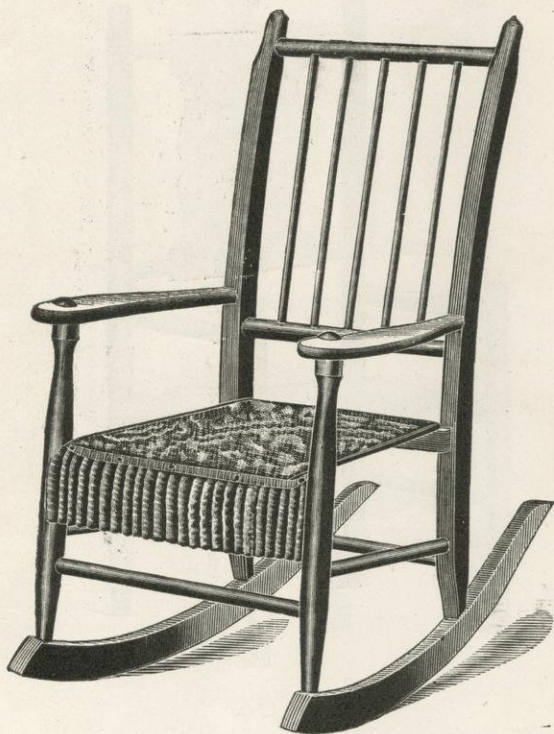

Misses' Cane Seat Rocker.

Finish, Antique.

No. 206.

Misses' Cane Seat High Arm Chair.

Finish, Antique.

No. 207.

Misses' Cane Seat Rocker.

Finish, Antique.

No. 105.

Mayflower Chair.

A correct fac-simile of the Chair occupied by the first Governor of the
Plymouth Colony.

Seat, 11x11; Height of Back, 24 inches.

Finish, Light.

No. 106.

Mayflower Rocker.

No. 120.

Mayflower Chair.

Perforated Seat and Back.

A correct fac-simile of the Chair occupied by the First Governor
of the Plymouth Colony.

No. 121.

Mayflower Rocker.

No. 104.

Child's Carpet Rocker.

Seat 12x12; Back, 26 inches high; Arms, 5 inches above Seat.