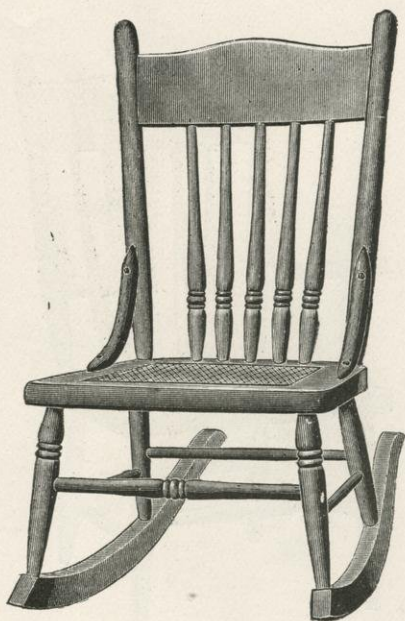

Child's High Chair.

Wood Seat.

Finish, Light or Antique.

No. 61.

Bent Leg Rotary Office Stool.

Finish, Antique.

No. 60.

Wood Seat Rotary Office.

No. 76.

Misses' Wood Seat Rocker.

14x14 in. seat.

Finish, Light or Antique.

No. 209.

Misses' Cane Seat Chair.

Finish, Antique.

No. 205.

Misses' Cane Seat Rocker.

Finish, Antique.

No. 206.

Misses' Cane Seat High Arm Chair.

Finish, Antique.

No. 207.

Misses' Cane Seat Rocker.

Finish, Antique.

No. 105.

Mayflower Chair.

A correct fac-simile of the Chair occupied by the first Governor of the
Plymouth Colony.

Seat, 11x11; Height of Back, 24 inches.

Finish, Light.

No. 106.

Mayflower Rocker.

No. 120.