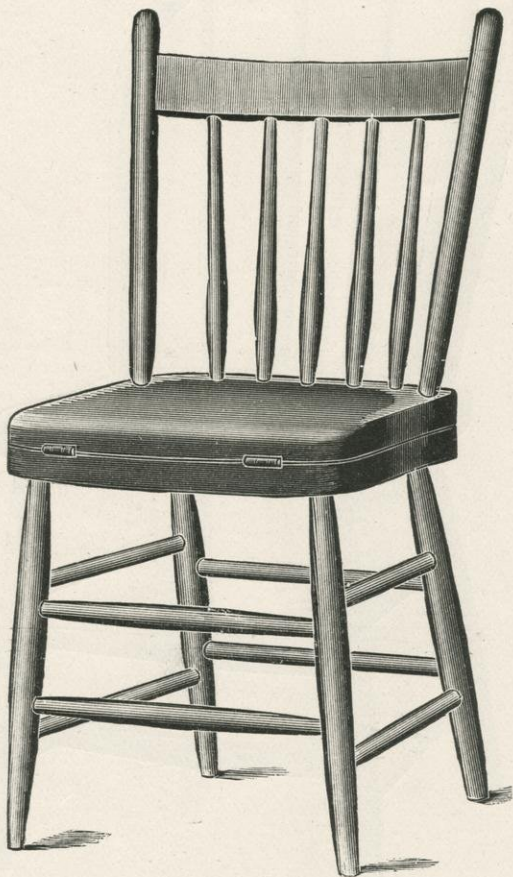

No. 84.

Bent Post, High Back Diner.

Wood Seat.

Finish, Light or Antique.

No. 85.

Bent Post, High Back Rocker.

Wood Seat.

Finish, Light or Antique.

No. 81.

Five Spindle Modern Diner.

Finish, Light or Antique.

Page 13

**image missing/
not available**

No. 80.

14th Century Hard Times.

Finish, Light or Antique.

No. 99.

Wood Seat, Double Bent Bow.

Finish, Light, Dark or Antique.

No. 200.

Kitchen Chair.

Finish, Light, Dark or Antique.

No. 200.

Chair No. 200 as a Wash Bench.