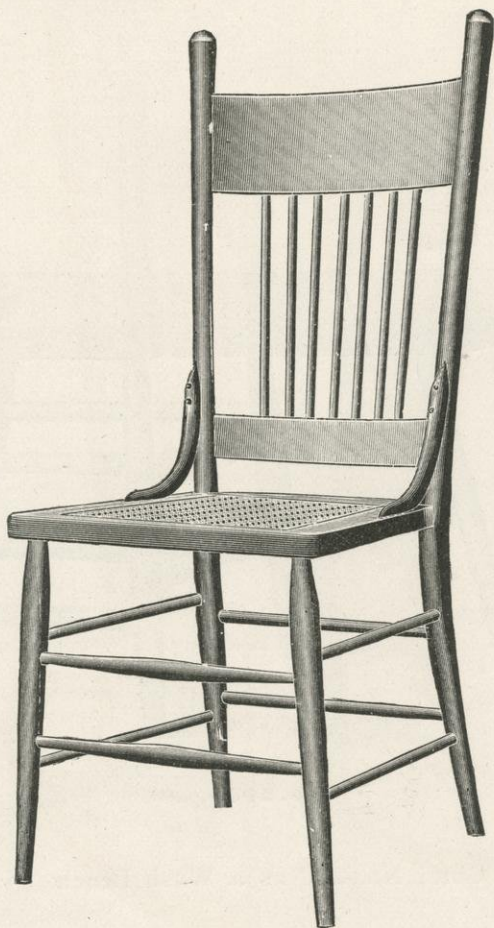

No. 99.

Wood Seat, Double Bent Bow.

Finish, Light, Dark or Antique.

No. 200.

Kitchen Chair.

Finish, Light, Dark or Antique.

No. 200.

Chair No. 200 as a Wash Bench.

Our New No. 72.

Cane Seat Chair.

Back Legs are Firmly Bolted to Seat.

Finish, Light or Antique.

No. 73.

Ladies' Cane Seat Rocker.

Back Post Firmly Bolted to Seat.

Finish, Light or Antique.