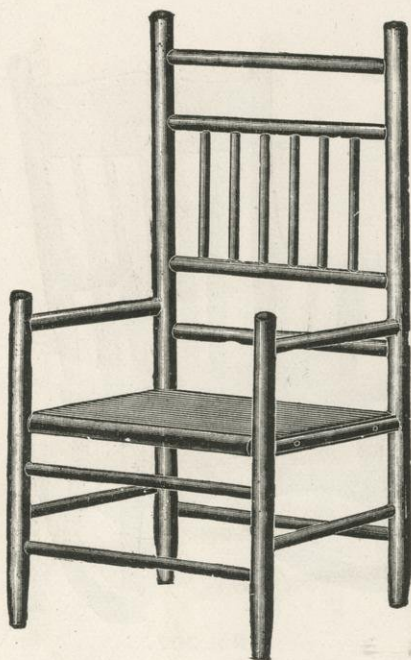

Misses' Cane Seat Rocker.

Finish, Antique.

No. 206.

Misses' Cane Seat High Arm Chair.

Finish, Antique.

No. 207.

Misses' Cane Seat Rocker.

Finish, Antique.

No. 105.

Mayflower Chair.

A correct fac-simile of the Chair occupied by the first Governor of the
Plymouth Colony.

Seat, 11x11; Height of Back, 24 inches.

Finish, Light.

No. 106.

Mayflower Rocker.

No. 120.