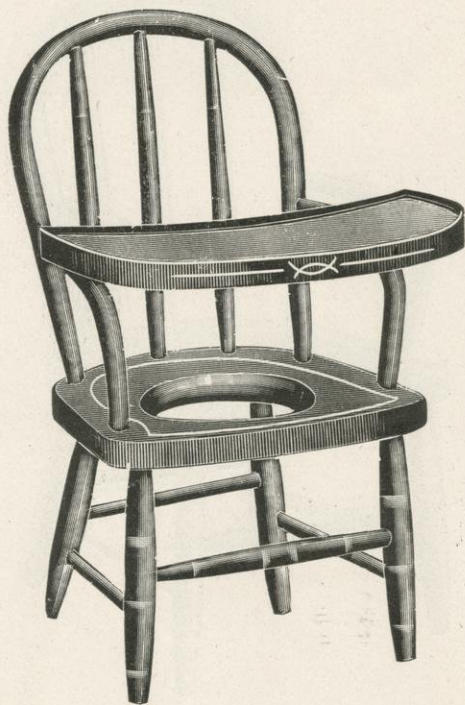

No. 100.

Nursery Rocker.

Finish, Light, Dark or Antique.

No. 93.

Finish, Light or Red.

No. 92.

Finish, Light or Red.

No. 94.

Child's Nursery. Seat, 12½ inches; Height of Back, 24 inches.

Finish, Light or Red.

No. 95.

Finish, Light, Dark or Red.

No. 97.

Finish, Light, Dark or Red.

No. 96.

Finish, Light, Dark or Red.