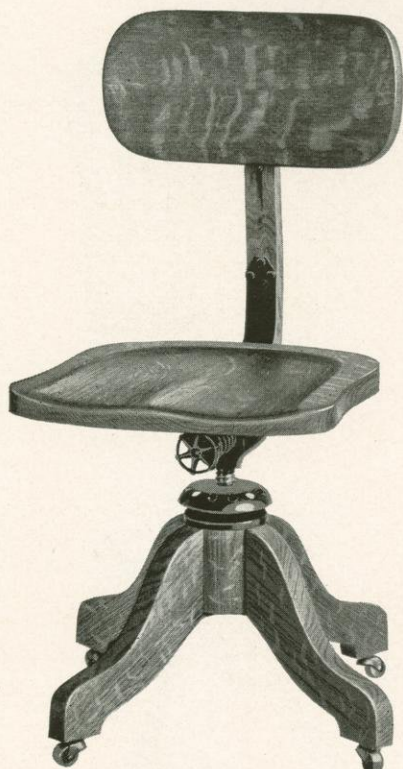

No. 5634-16
Birch Walnut, Birch Mahogany or
Quartered Oak
Width of Seat 15½ inches
Height of Back 17½ inches