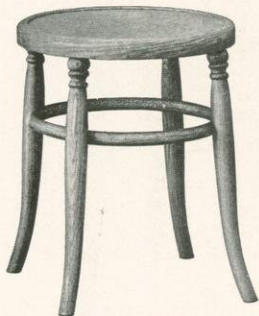

No. 508

Cane Seat

No. 509

Veneer Seat

Golden Oak, Imitation Mahogany or Walnut  
22 or 26 inches high  
(14½-inch Seat)

No. 510

Cane Seat

No. 501