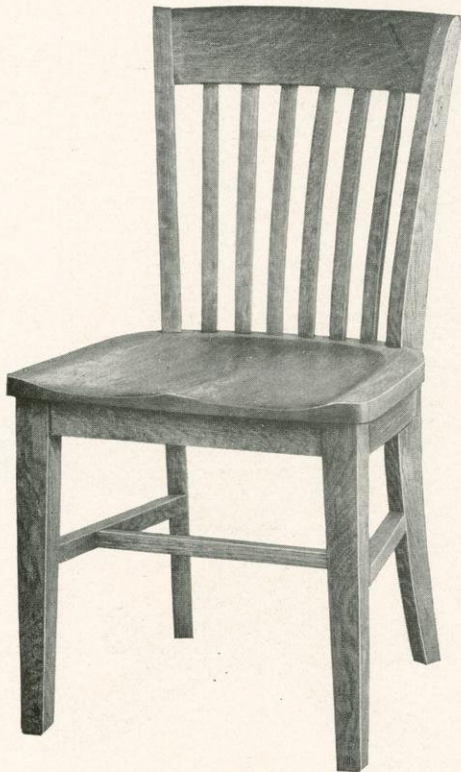

No. 7642-1

Solid Walnut, Birch Walnut,
Birch Mahogany or Quartered Oak
Width of Seat 18 inches
Height of Back 17 inches