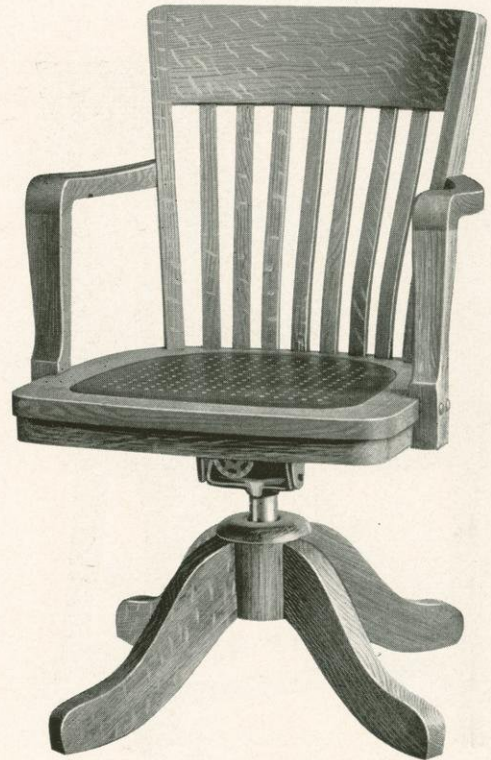

No. 39-5P

Same as above with Perforated Leather  
Seat over Cane

No. 39-2P

Birch Walnut, Birch Mahogany or  
Quartered Oak  
Width between Arms 18½ inches  
Height of Back 18½ inches

No. 38-2

Same as above with Wood Seat