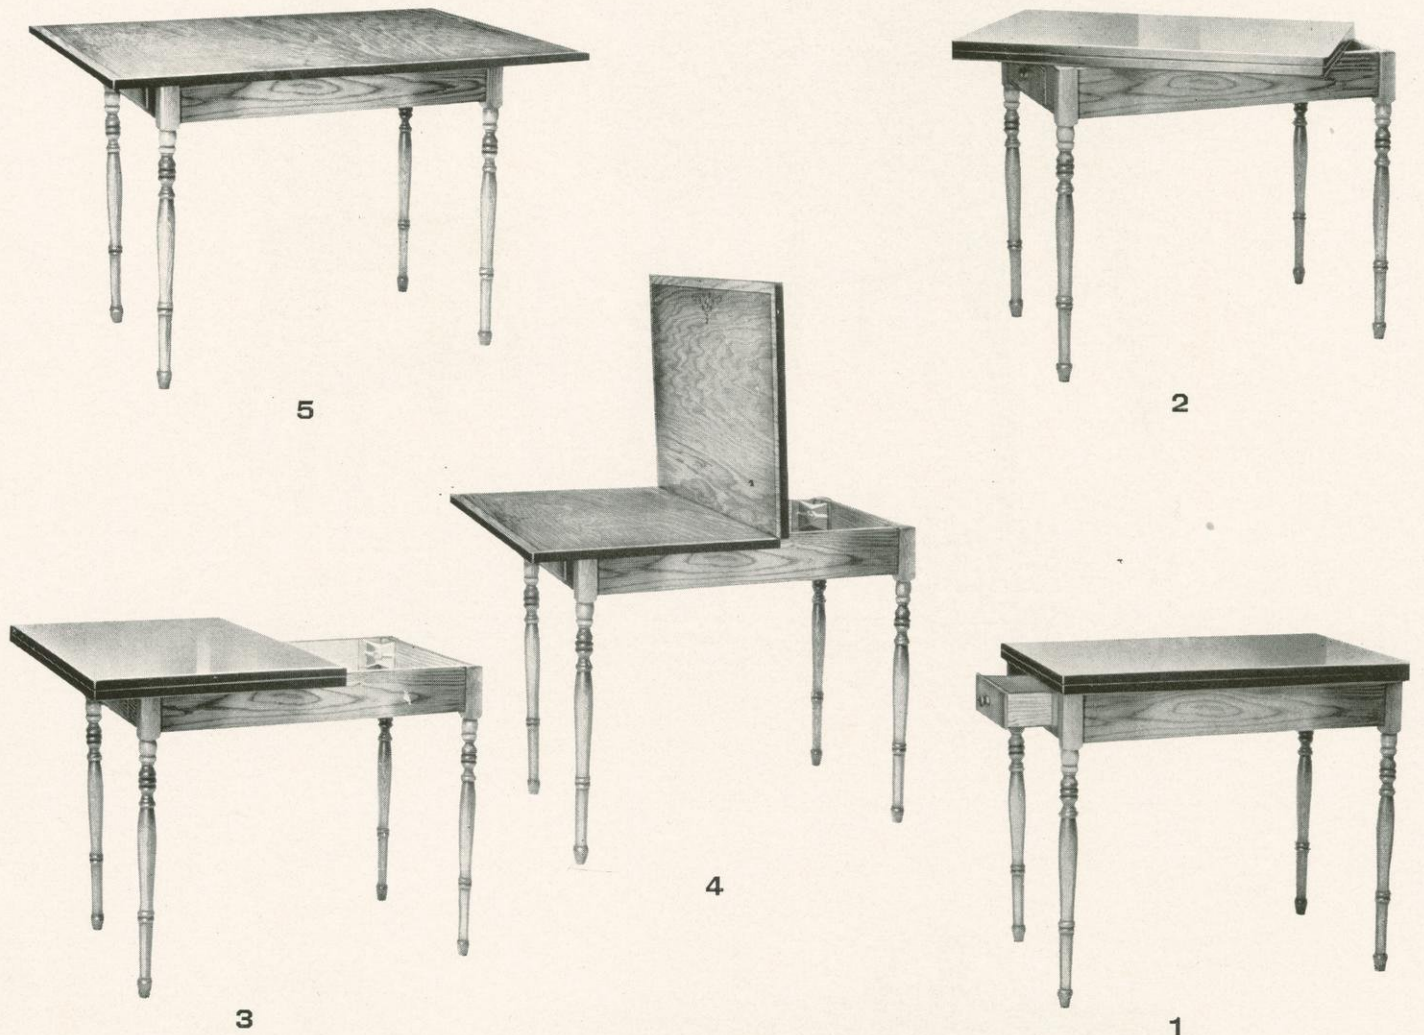

## DOUBLE-TOP REVOLVING TABLE

THE illustration on this page shows how the Double-Top Revolving Table operates.

In Position No. 1 the table is a compact kitchen work-bench with a top 22 by 34 inches, durably finished in hot and cold water proof Bakelite Varnish. Position No. 2 shows the double top being revolved into crosswise Position No. 3. Note the compartment formed by the table rails and a strong plywood bottom offering an ideal storage space for linens, kitchen utensils or the like. The drawer shown open in Position No. 1 is a convenient place for knives, forks and small kitchen implements. Position No. 4 shows the double top being opened into Position No. 5 picturing the kitchen work-bench now fully transformed into a charming breakfast table with a handsomely shaded and decorated top 34 by 44 inches.