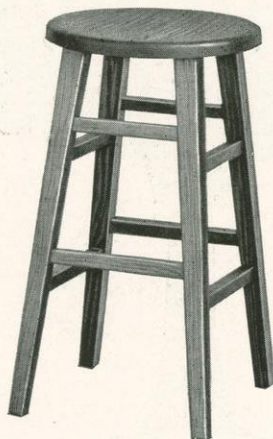

No. 122
Elm, Golden Gloss or Office Color, Flat
24 inches High
Seat 13 inches Diameter