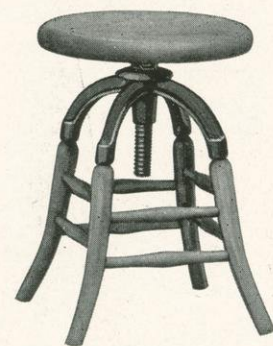

No. 17
Screw Stool
Elm, Golden Gloss or Office Color, Flat
Height 18 inches
Seat 13½ inches wide, 13½ inches deep,
1½ inches thick
K. D.