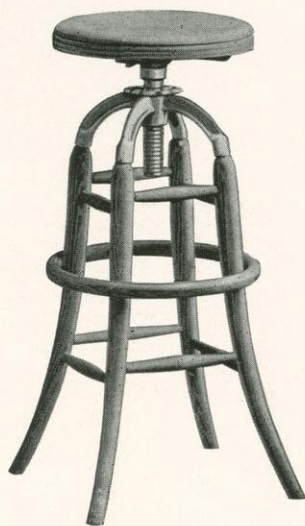

No. 124  
Screw Stool  
Oak, Office Color, Flat  
Height 33 inches  
Seat 14 inches wide, 14 inches deep,  
1½ inches thick  
K. D.

No. 84  
Screw Stool  
Elm, Golden Gloss or Office Color, Flat  
Height 33 inches  
Seat 14½ inches wide, 14½ inches deep,  
1½ inches thick  
K. D.