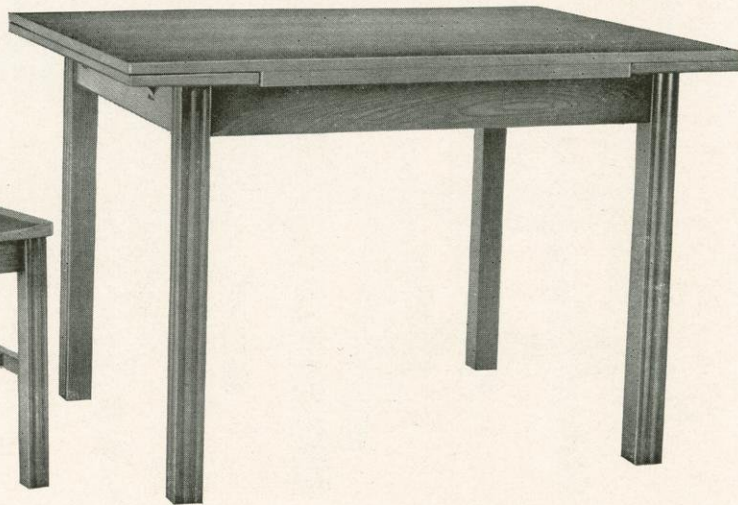

No. 3269
Elm
Wood Seat Chair

No. 3219
Ash
Refectory Table

Table Top 32 by 45 inches extends to 63 inches
Antique Maple, Chestnut Brown and Green, Shaded