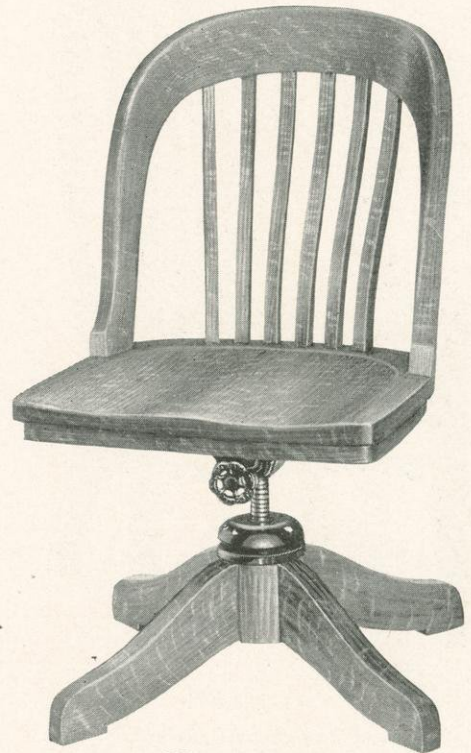

No. 8628-5

Solid Walnut,
Birch Walnut, Birch Mahogany or
Quartered Oak
Width of Seat 18½ inches
Height of Back 18½ inches