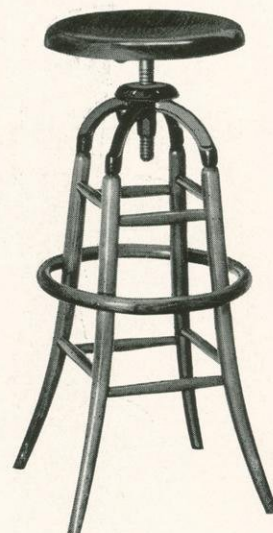

No. 124  
Screw Stool  
Oak, Office Color, Flat  
Height 33 inches  
Seat 14 inches wide, 14 inches deep,  
1½ inches thick  
K. D.

No. 84  
Screw Stool  
Elm, Golden Gloss or Office Color, Flat  
Height 33 inches  
Seat 14½ inches wide, 14½ inches deep,  
1½ inches thick  
K. D.