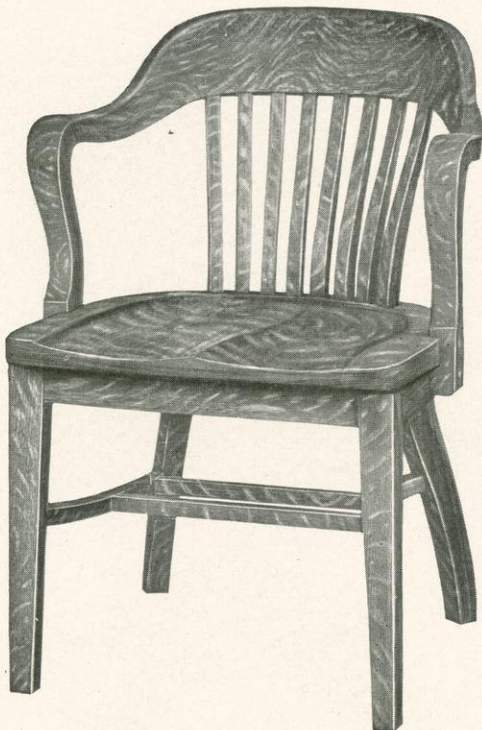

No. 6666-2

Solid Walnut, Solid Mahogany,
Birch Walnut, Birch Mahogany or
Quartered Oak
Width between Arms 19 inches
Height of Back 16 inches

No. 6667-2P

Same as above with Perforated Leather
Seat over Cane