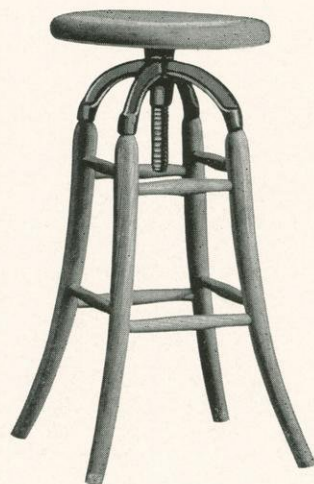

No. 37
Screw Stool
Elm, Golden Gloss or Office Color, Flat
Height 27 inches
Seat 14½ inches wide, 14½ inches deep,
1½ inches thick
K. D.