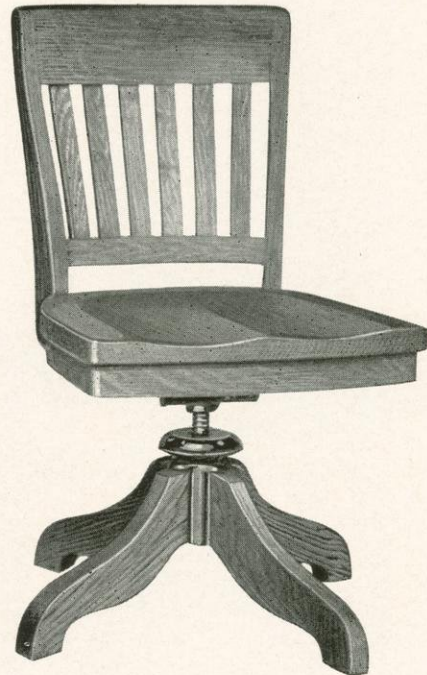

No. 2102

Birch Walnut, Birch Mahogany
or Quartered Oak
Width of Seat $18\frac{3}{8}$ inches
Height of Back $16\frac{1}{2}$ inches

The chairs of the 2101 line are for use in moderately priced installations. While the construction details are of the best—the selection of stock and the finish do not quite approximate those of our better grade chairs.