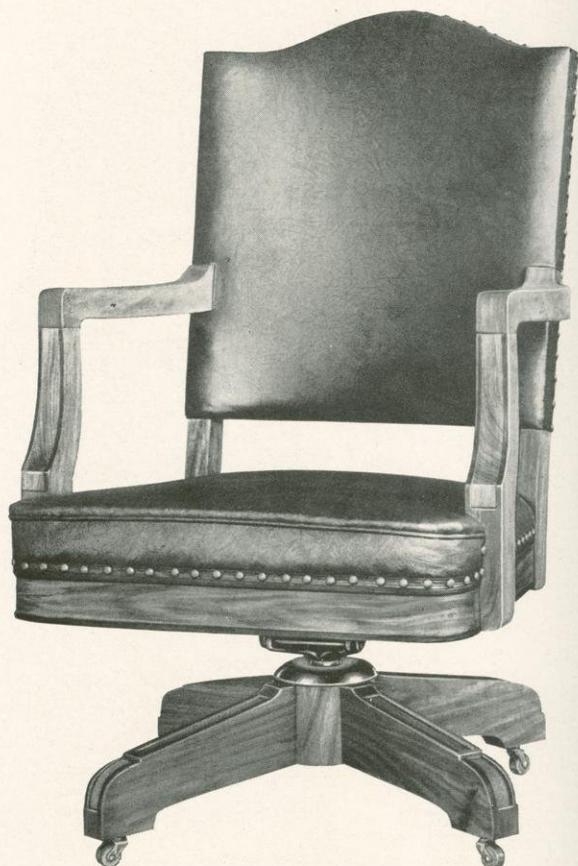

No. 7659-6UE

Solid Walnut or
Solid Mahogany
Spring Edge Seat
Width between Arms 21½ inches
Height of Back 25 inches