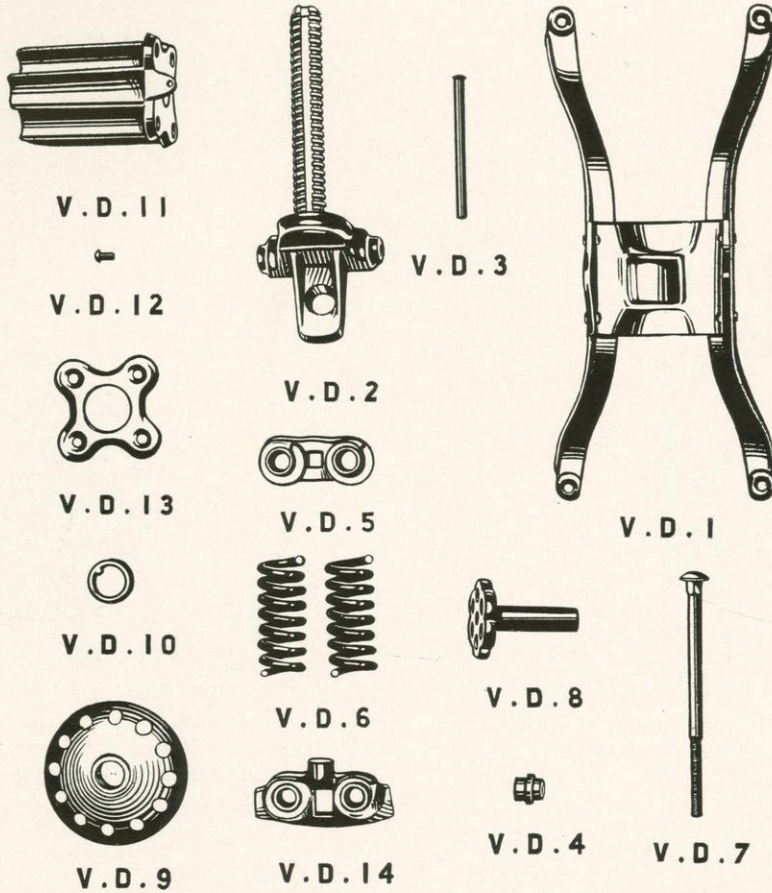

V. D. CASTING DOUBLE SPRING

V. D. 1.	Spider, 15½ or 16¾ inches long	V. D. 8.	Tension Wheel
V. D. 2.	Screw and Fork	V. D. 9.	Adjusting Wheel
V. D. 3.	Riveting Pin	V. D. 10.	Washer
V. D. 4.	Tilting Washer	V. D. 11.	Hub
V. D. 5.	Rear Spring Cap	V. D. 12.	Set Screw
V. D. 6.	Springs, per pair	V. D. 13.	Bottom Plate
V. D. 7.	Tension Bolt	V. D. 14.	Front Spring Cap