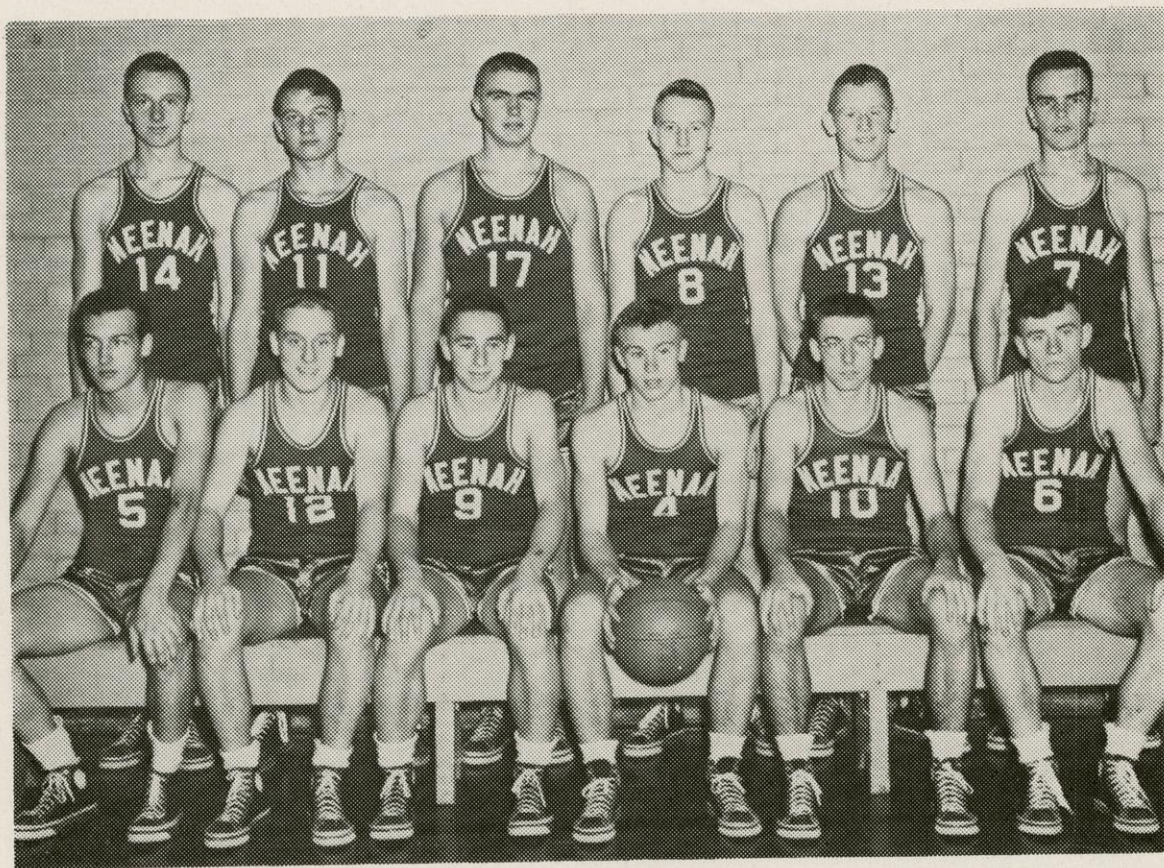

Neenah High School Basketball

1947-1948 Team

Seated front row, left to right: Gerald Dederling, Neil Christofferson, Verlyn Thomack, Pat Caspersen, captain; Frank Meyer and Robert Williams.

Top row: David Wisthoff, Cedric Babbitts, Lee Parrott, David Parker, Earl Page and John Shoman.

Not pictured: Coach Ole Jorgensen and Tom Jape, manager.