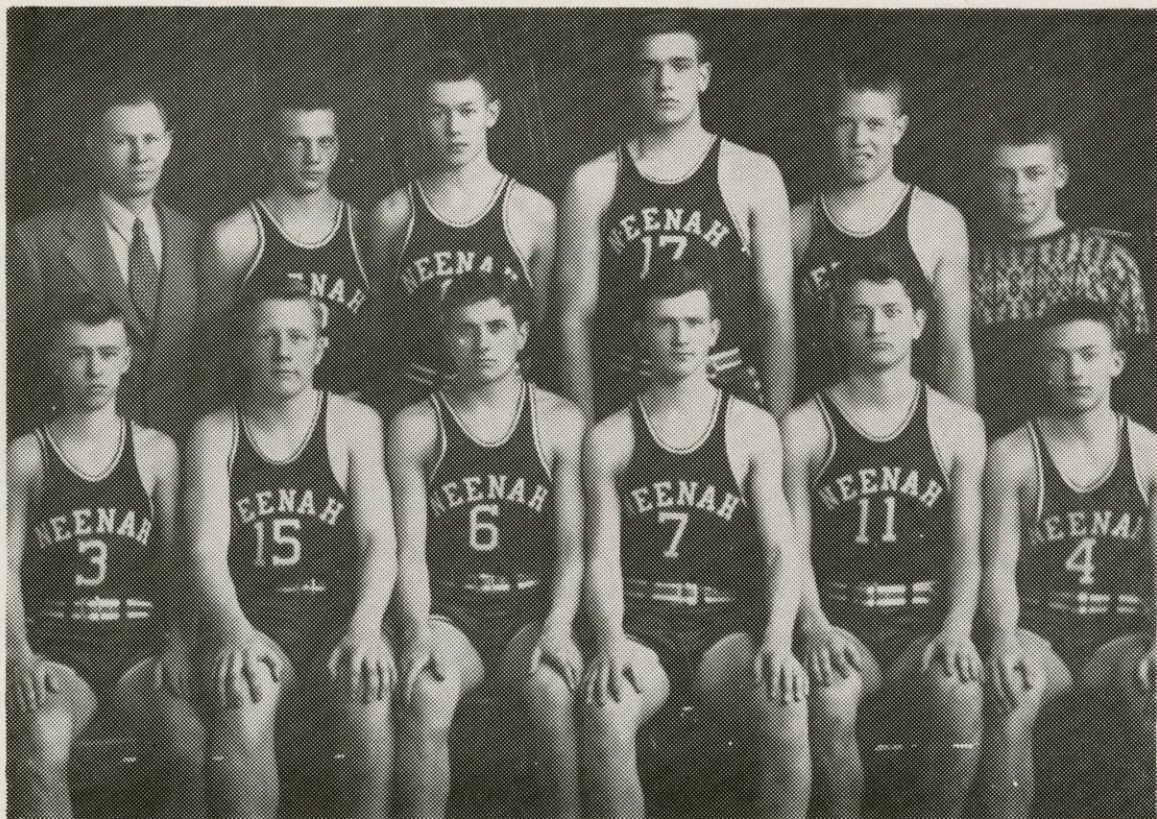

Neenah High School Basketball

1943-1944 Team

Seated front row, left to right: Jack Williams, George Johnsen, James Young, and Stanley Hoyman, co-captains; Aaron Cohodes and Darrell Schultz.

Top row: Coach Ole Jorgensen, Marvin Lambert, Carl Schultz, Imbert Huus, Jr., Edwin Kalfahs, Jr. and James Dieckhoff, manager.