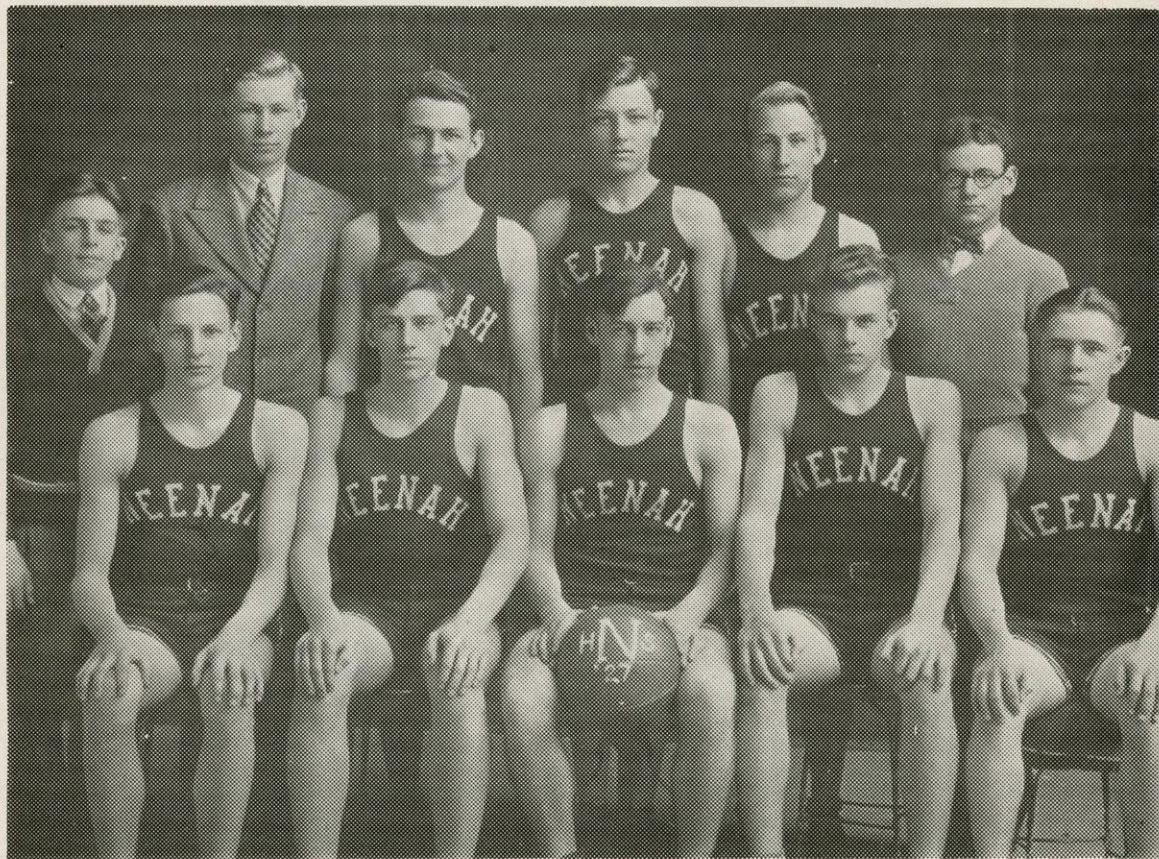

ROY J. SUND,
President, Neenah Board of Education

Neenah High School Basketball 1926-1927 Team

Seated front row, left to right: Willis Haase, John Schneller, Edwin Tyrriver, captain; George Pratt and Clarence Mielke.