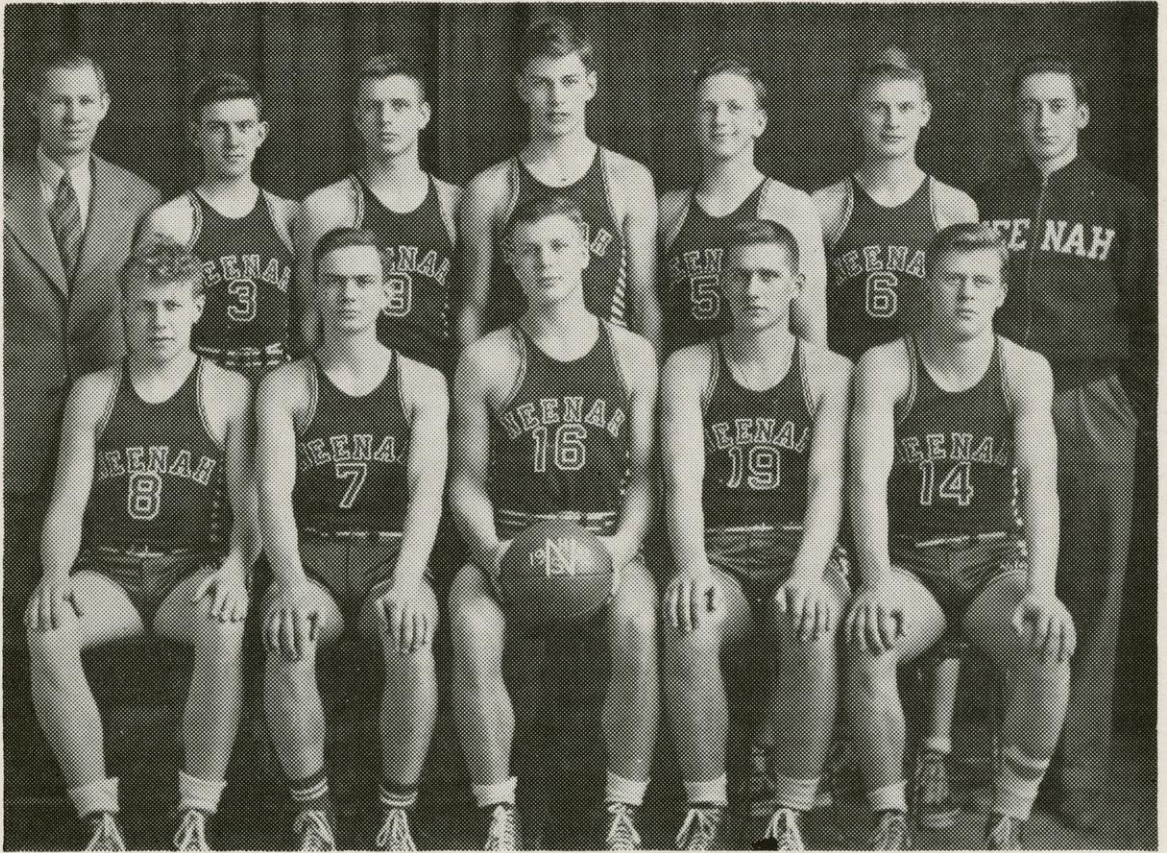

Seated front row, left to right: James Jersild, James Gottfried, Charles Kettering, captain; Martin Meyer and Vernise Wollerman.

Top row: Coach Ole Jorgensen, James O'Neill, Daniel Kuehl, Eugene Johnson, George Hoyman, Paul Schmidt and Norman Junion, manager.