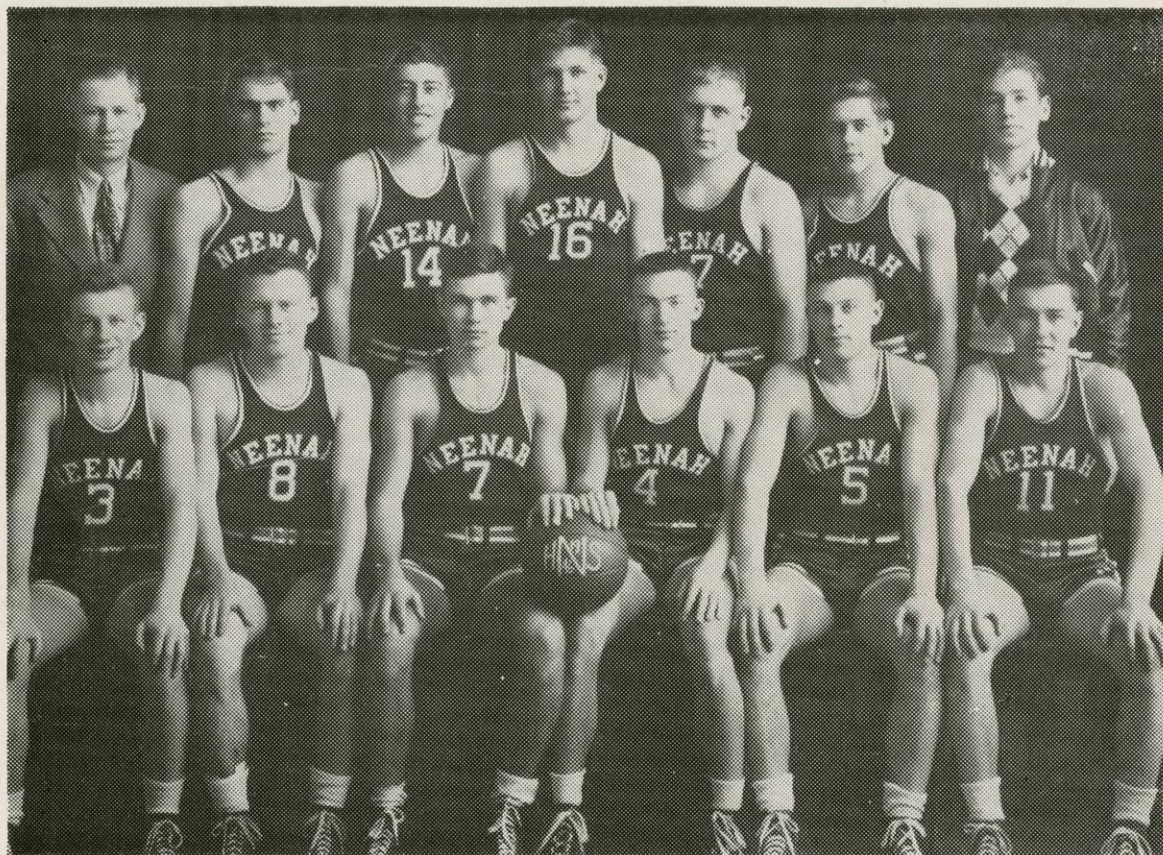

Neenah High School Basketball

1945-1946 Team

Seated front row, left to right: James Powers, William Wood, Lynn Cooper and Darrell Schultz, co-captains; Tom Stilp and William Krautkramer.

Top row: Coach Ole Jorgensen, Carleton Giese, Fred Engel, James Dyreby, James Johnsen, Roger Miller and Tom Rosenow, manager.