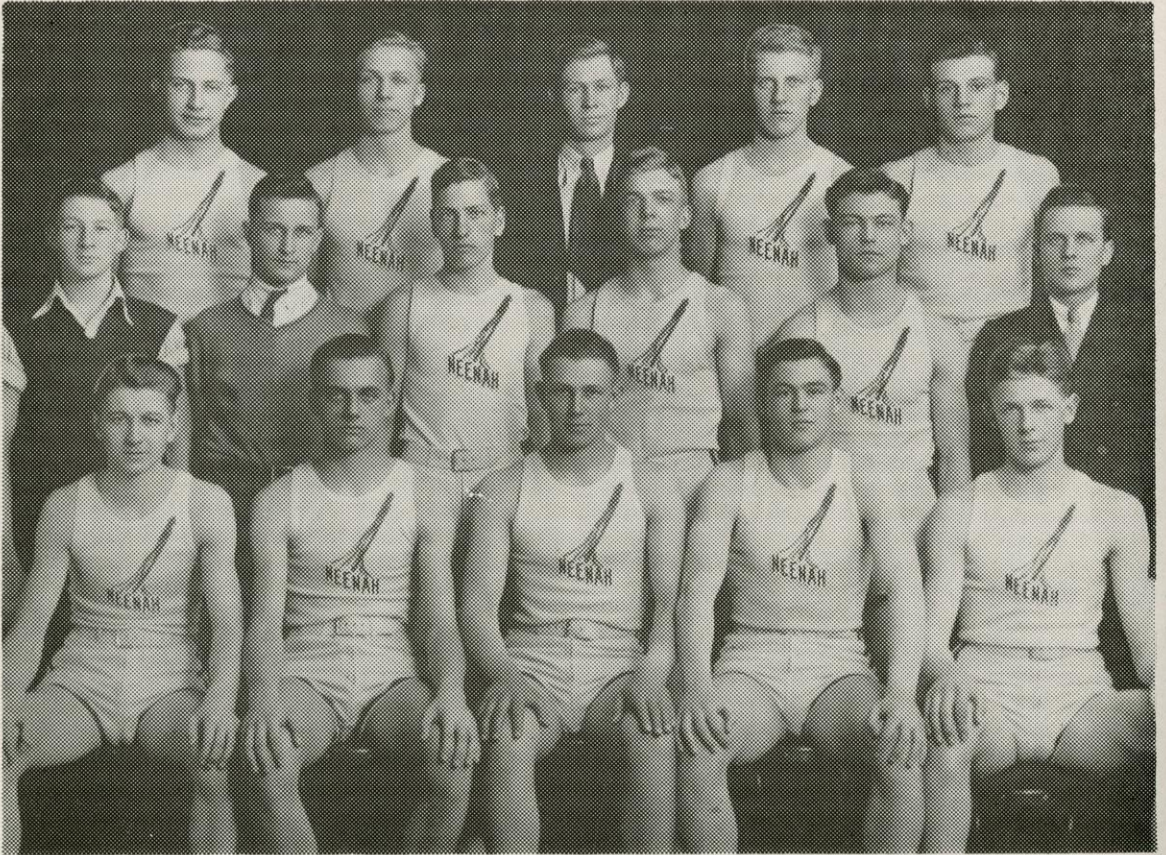

Neenah High School Basketball 1932-1933 Team

Seated front row, left to right: James Beisenstein, Russell Menning, Robert Kuehl, captain; Monroe Haire and Walter Hart.
Second row: William Klausner and Marvin Coonen, managers; William Neabling, Earl Solomon, Charles Patterson and Gifford Danke, manager.
Top row: Donald Schalk, Jack Bylow, Coach Ole Jorgensen, Lester Dryer and Richard Howman.
Not pictured: Carl Blank, Phillip Whitpan and Harold Thomack.