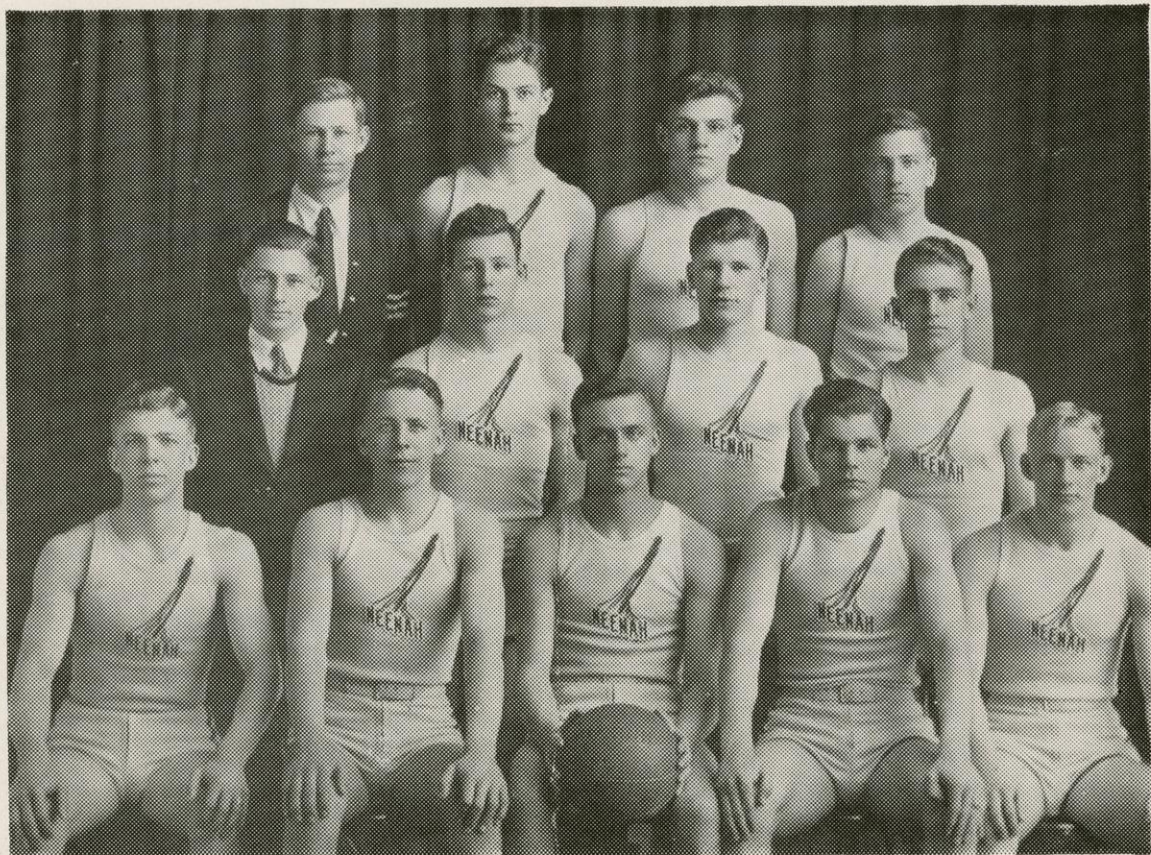

Neenah High School Basketball 1933-1934 Team

Seated front row, left to right: Earl Solomon, Truman Hawkinson, Russell Menning, Carl Blank and Waldemar Jensen.

Second row: William Klausner, manager; Roger Kettering, Paul Stacker and Wayne Fetters.