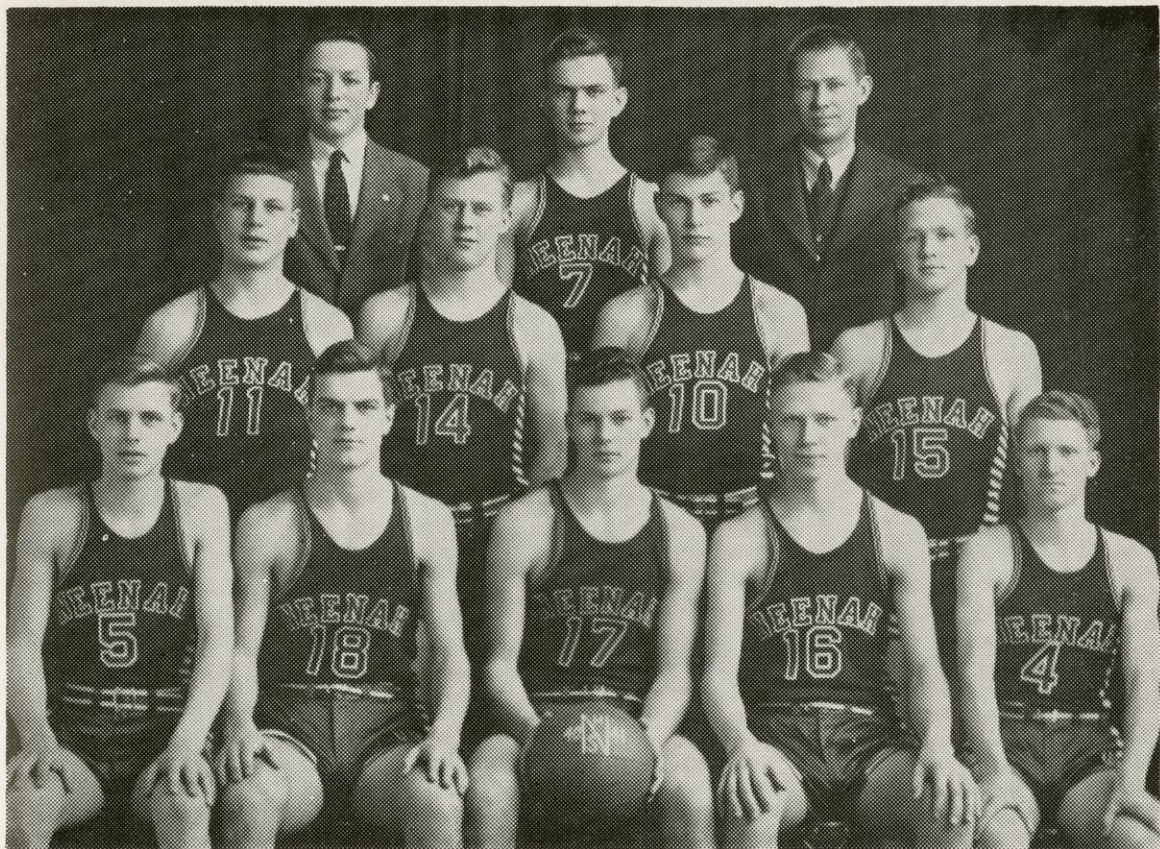

Neenah High School Basketball 1940-1941 Team

Seated front row, left to right: Daniel Kuehl, Julius Hertzfeldt, Jr., Buxton Kettering, captain; Douglas Haufe and Richard Miller.

Second row: Charles Kettering, Vernise Wollerman, Eugene Johnson, George Hoyman.

Top row: Herbert Kramer, manager; James Gottfried and Coach Ole Jorgensen.

Not pictured: Milton Luka.