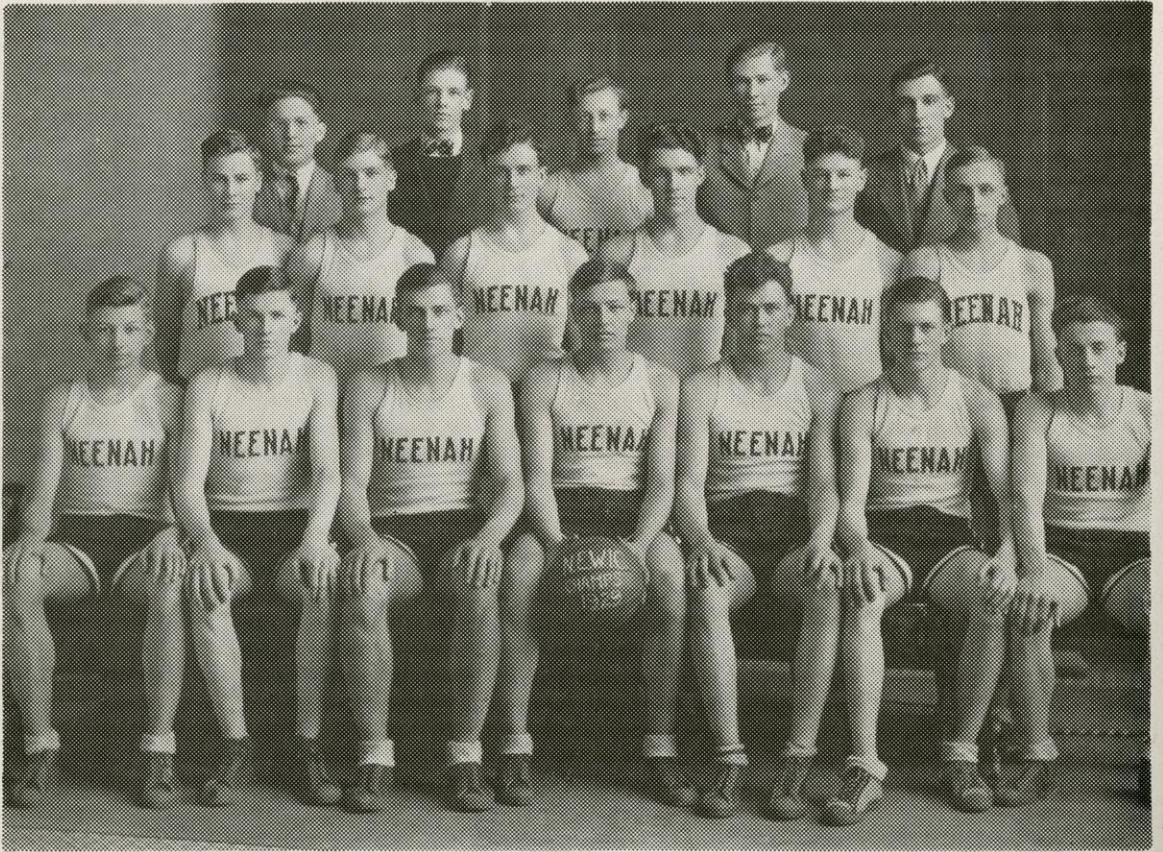

Neenah High School Basketball 1928-1929 Team

Seated front row, left to right: Lobert Bell, John Hewitt, John Schneller, Mitchell Johnson, captain; Gordon Ehlers, Howard Stacker and Phillip Hahl.

Second row: Everett Thomsen, Herbert Thermansen, Paul Grogan, James Shea, Leonard Neubauer and Howard Schmidt.

Top row: George Blohm and Fred Olsen, managers; Karl Gaertner, Coach Ole Jorgensen and Harry Pautz (teacher).