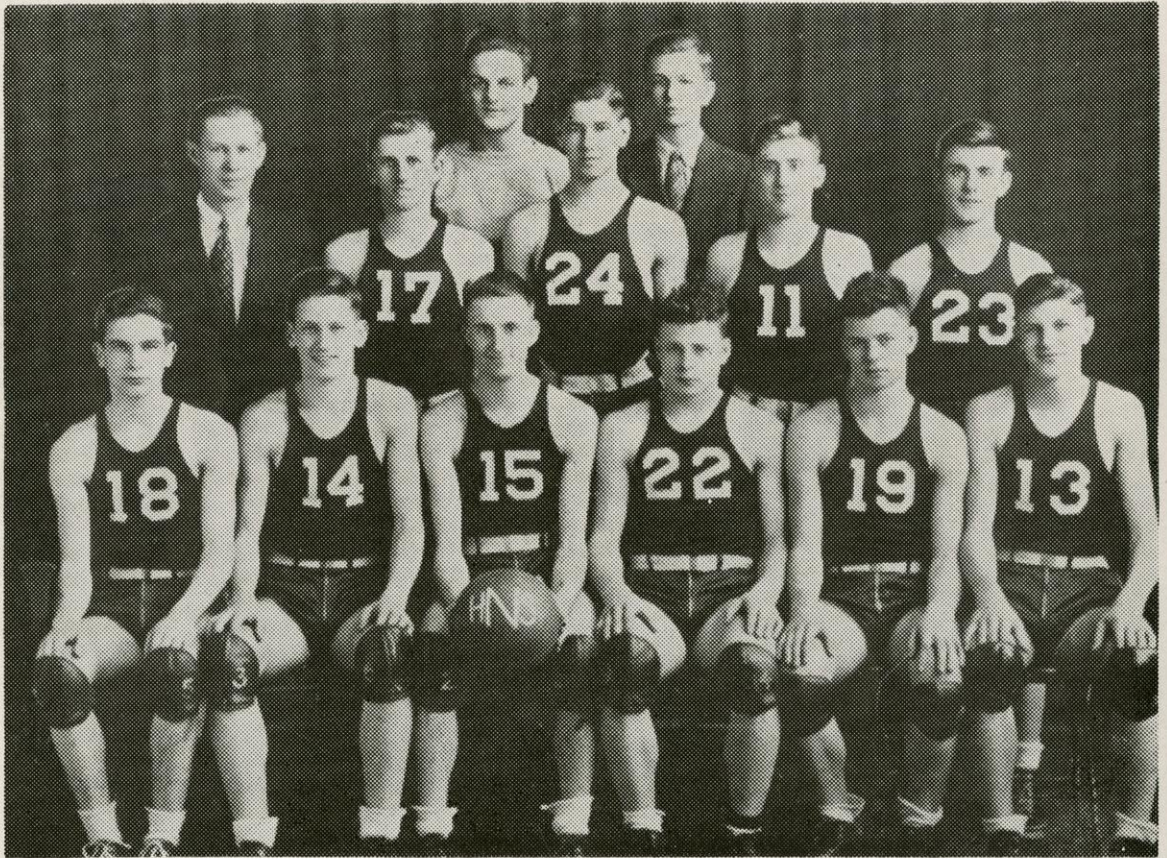

Neenah High School Basketball 1938-1939 Team

Seated front row, left to right: Harold Hackstock, Harland Hesselman, Daniel Schmidt, captain; Warren Kettering, Buxton Kettering and Leo Peterson.

Second row: Coach Ole Jorgensen, Edward Winkleman, Donald Blank, Albert Muench and Kenneth Krueger.

Top row: Dean Sword and Clarence Staffeld, managers.

Not pictured: Donald Erdman.