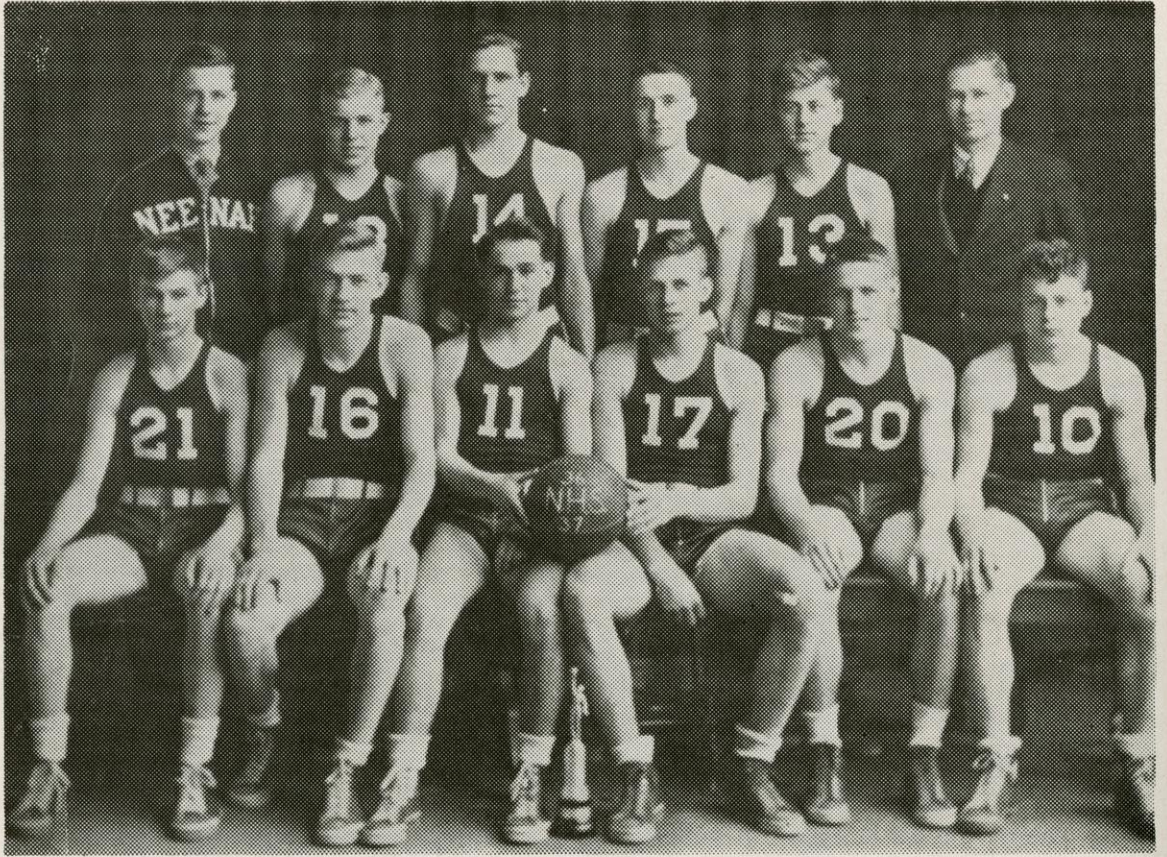

Neenah High School Basketball 1936-1937 Team

Seated front row, left to right: Donald McDiarmid, Robert Schultz, Harold Rabideau, captain; Donald Schmidt, Frank Haertl and Warren Kettering.

Top row: Melvin Porath, manager; Arthur Jackson, Jr., Jack Hesselman, Daniel Schmidt, Oliver Krueger and Coach Ole Jorgensen.

Not pictured: Bernard Johnson and Harold Rogers, manager.