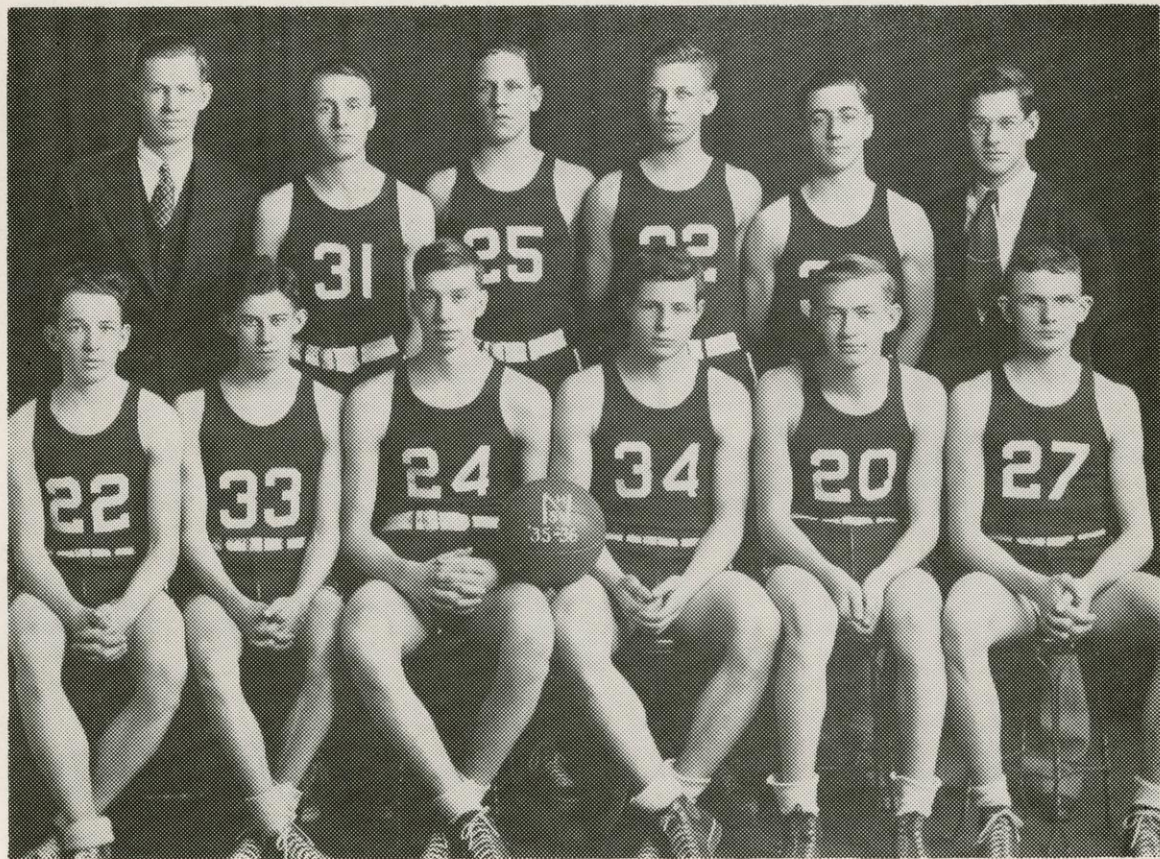

Neenah High School Basketball 1935-1936 Team

Seated front row, left to right: Howard Cheslock, Robert Clarke, Daniel Gressler, Roger Kettering, captain; Robert Schultz and Frank Witt.

Top row: Coach Ole Jorgensen, Daniel Schmidt, Jack Hesselman, Donald Schmidt, Erbine Krause and John Becker, manager.