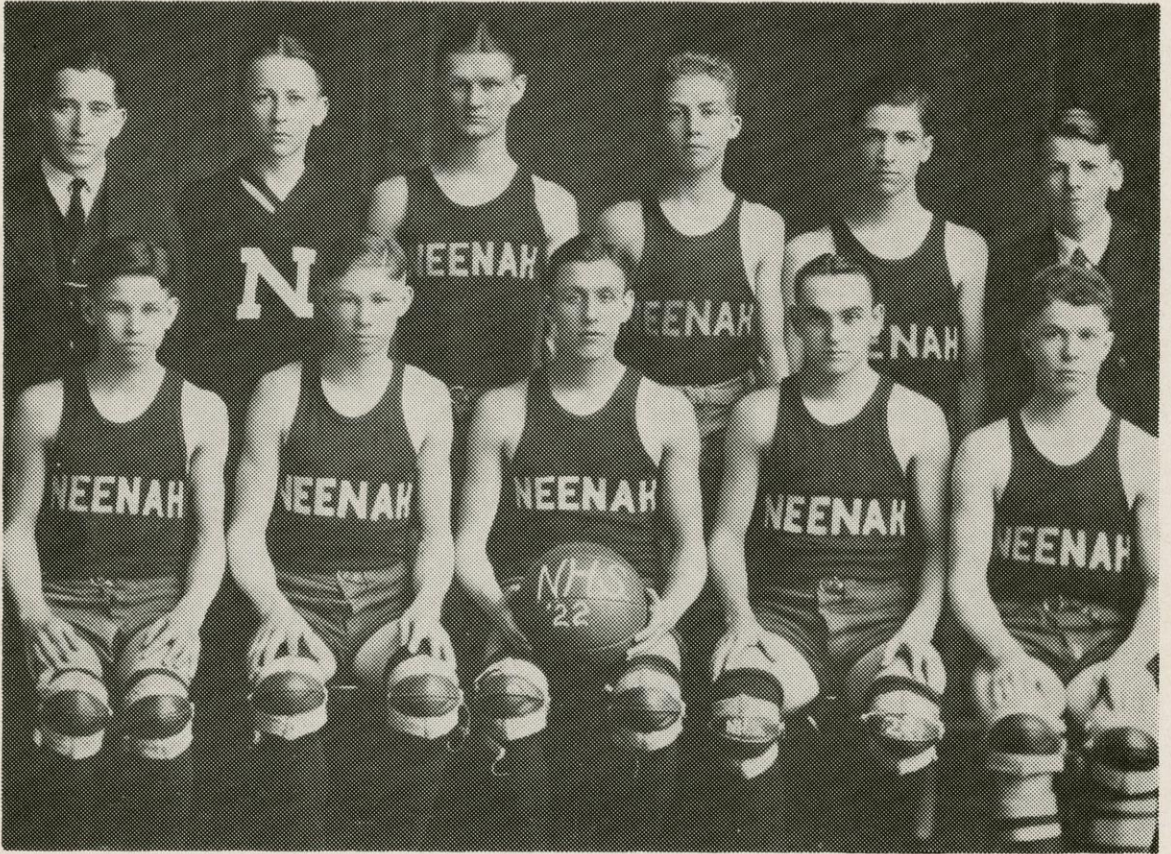

Neenah High School Basketball 1921-1922 Team

(Coach Ole Jorgensen as a player for Neenah High School.)

Seated front row, left to right: Fred Willarson, Ole Jorgensen, Raymond Holz, captain; Herbert Fisher and James Creaven. Coach A. C. Denney, Paul Kalfahs, Earl Haase, Clarence Bredendick, John Barnett and Wayne Hough, manager.