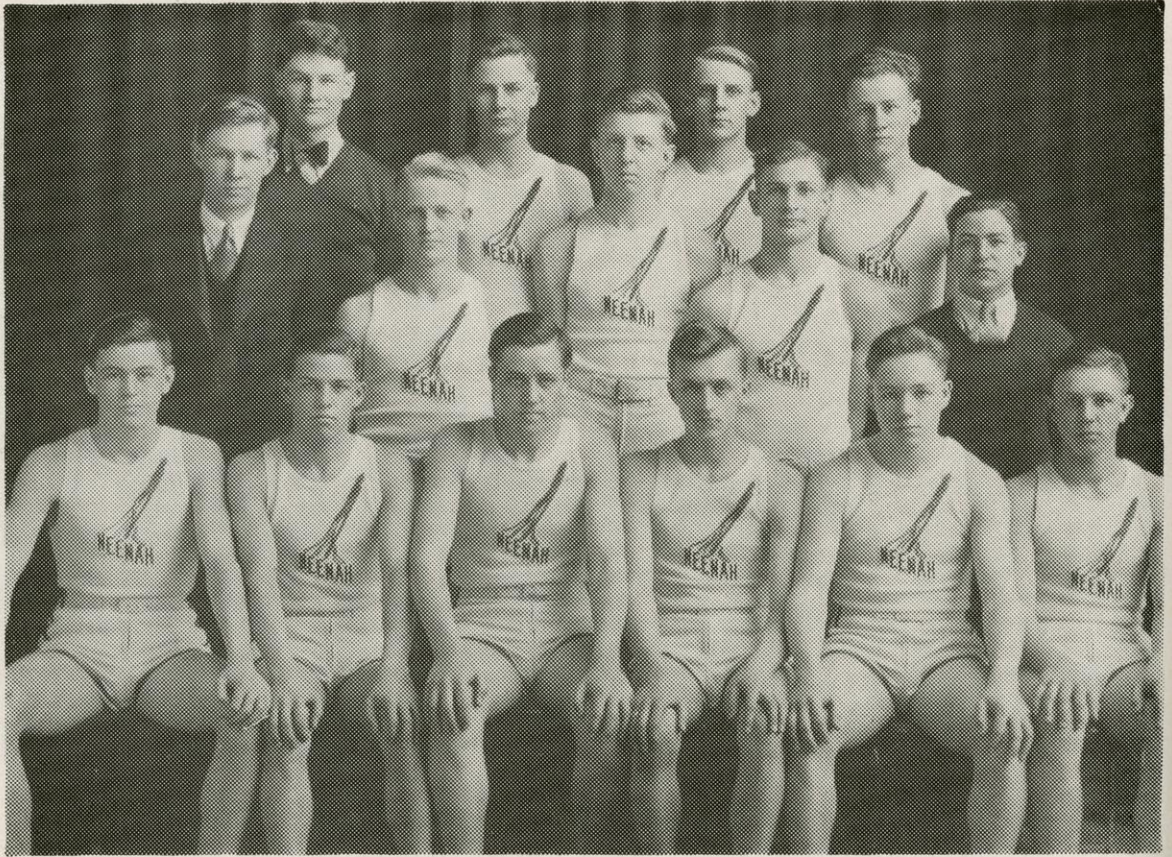

Neenah High School Basketball 1930-1931 Team

Seated front row, left to right: Monroe Haire, Jack Metternick, Jerry Johnson and Howard Schmidt, co-captains; Fred Block and Robert Kuehl.

Second row: Coach Ole Jorgensen, Ronald Barnes, Byron Bell, Jr., Heinrich Gaertner and William Nash, manager.

Top row: Leonard Neubauer, manager; Everett Thomsen, Harold Thomack and Edward Neubauer.