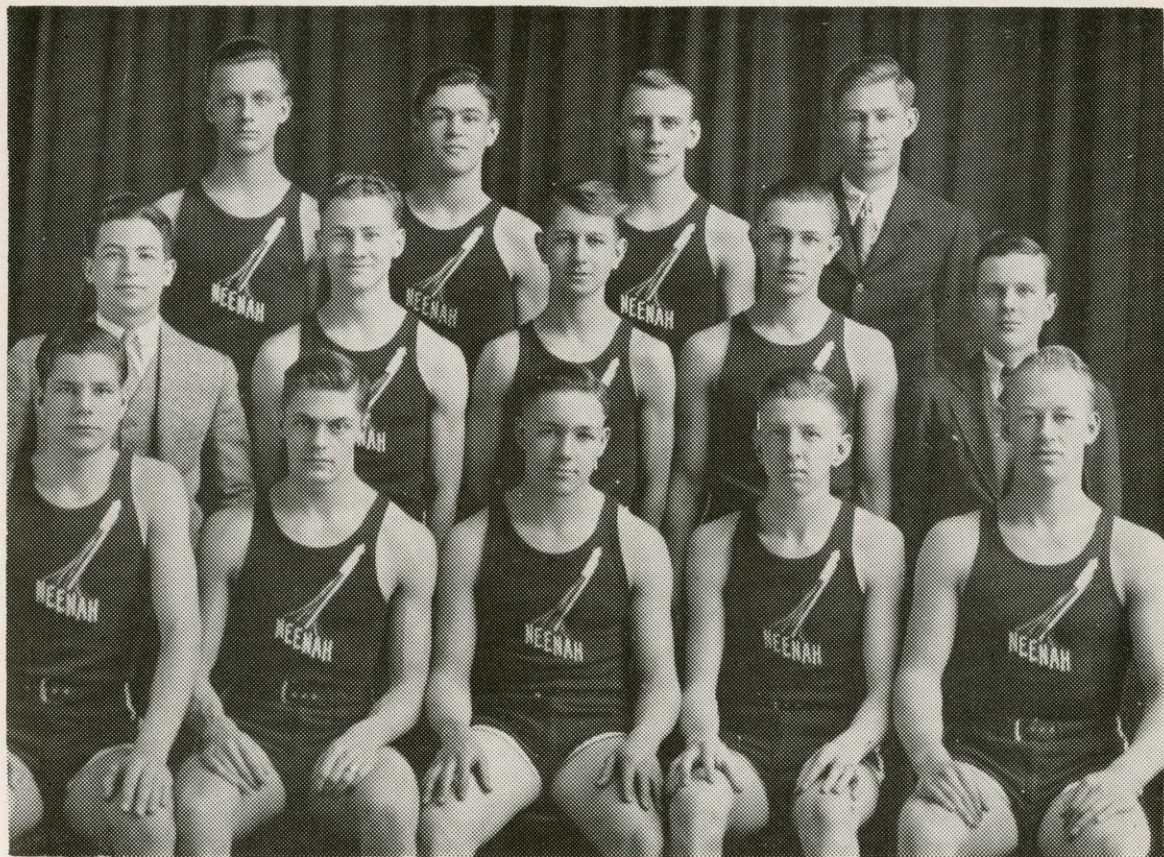

State tournament

Neenah	17	Beloit	25
Neenah	21	Antigo	14
Neenah	18	Nekoosa	11
Neenah	23	Madison East	19

Neenah High School Basketball 1931-1932 Team

Seated front row, left to right: Carl Blank, Jerry Owens, Fred Block and Byron Bell, Jr., co-captains; and Phillip Whitpan. Second row: William Nash, manager; Edward Neubauer, James Beisenstein, Robert Kuehl and Gifford Danke, manager. Top row: Russell Menning, Monroe Haire, Harold Thomack and Coach Ole Jorgensen.
Not pictured: Charles Patterson and Carlton Krause.