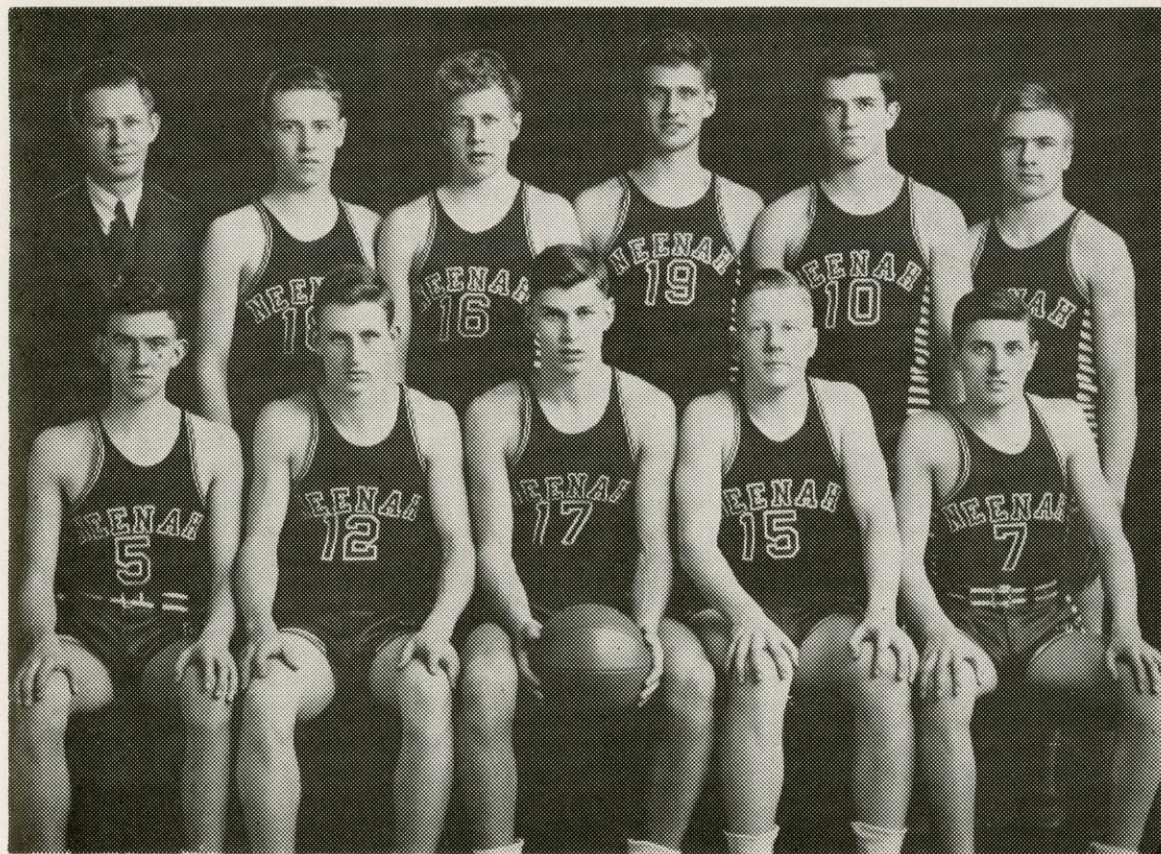

Neenah High School Basketball 1942-1943 Team

Seated front row, left to right: James O'Neill, Donald Hesselman, Eugene Johnson, George Johnson and James Young.
Top row: Coach Ole Jorgensen, Charles Shoman, James Jersild, Martin Meyer, Ralph Parker, Jr., and Russell Ihde.
Not pictured: James Dieckhoff, manager.