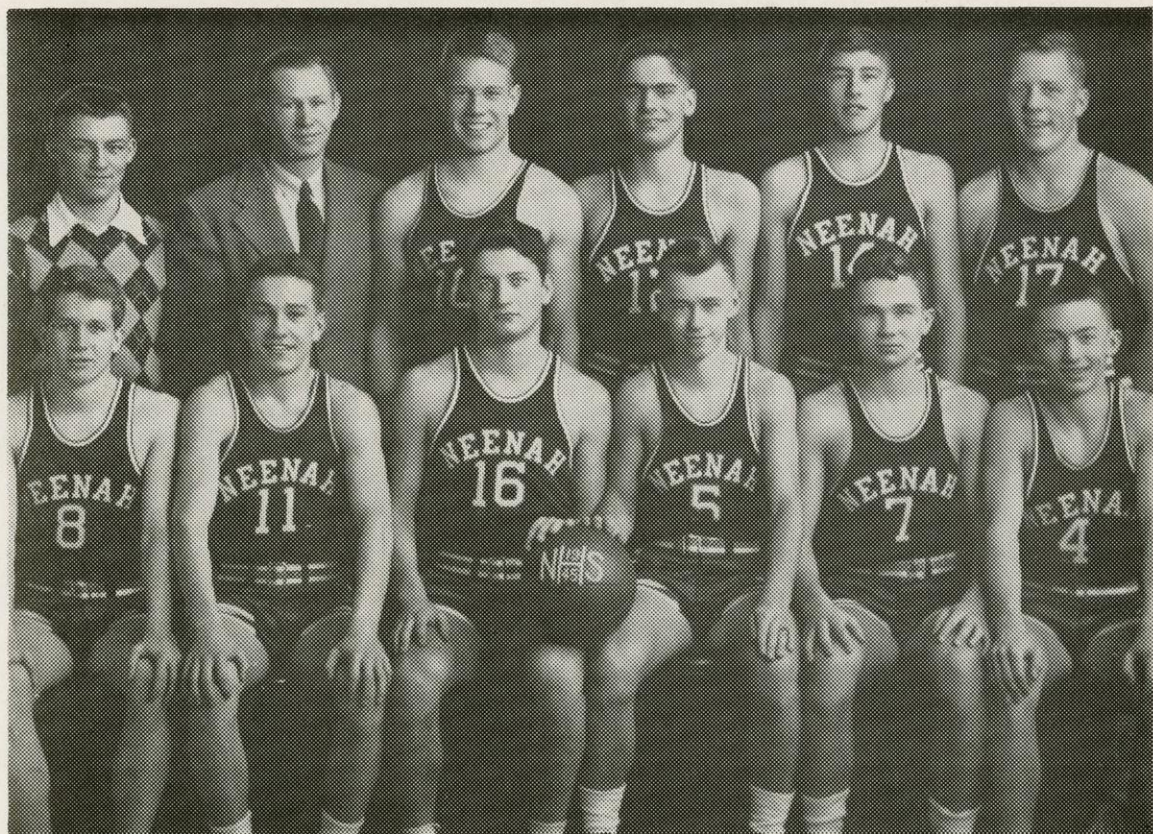

Neenah High School Basketball 1944-1945 Team

Seated front row, left to right: Jack Rasmussen, William Krautkramer, Aaron Cohodes and Jack Williams, co-captains; Lynn Cooper and Darrell Schultz.
Top row: James Dieckhoff, manager; Coach Ole Jorgensen, Edwin Kalfahs, Jr., Carleton Giese, Fred Engel and George Johnsen.
Not pictured: Marvin Lambert.